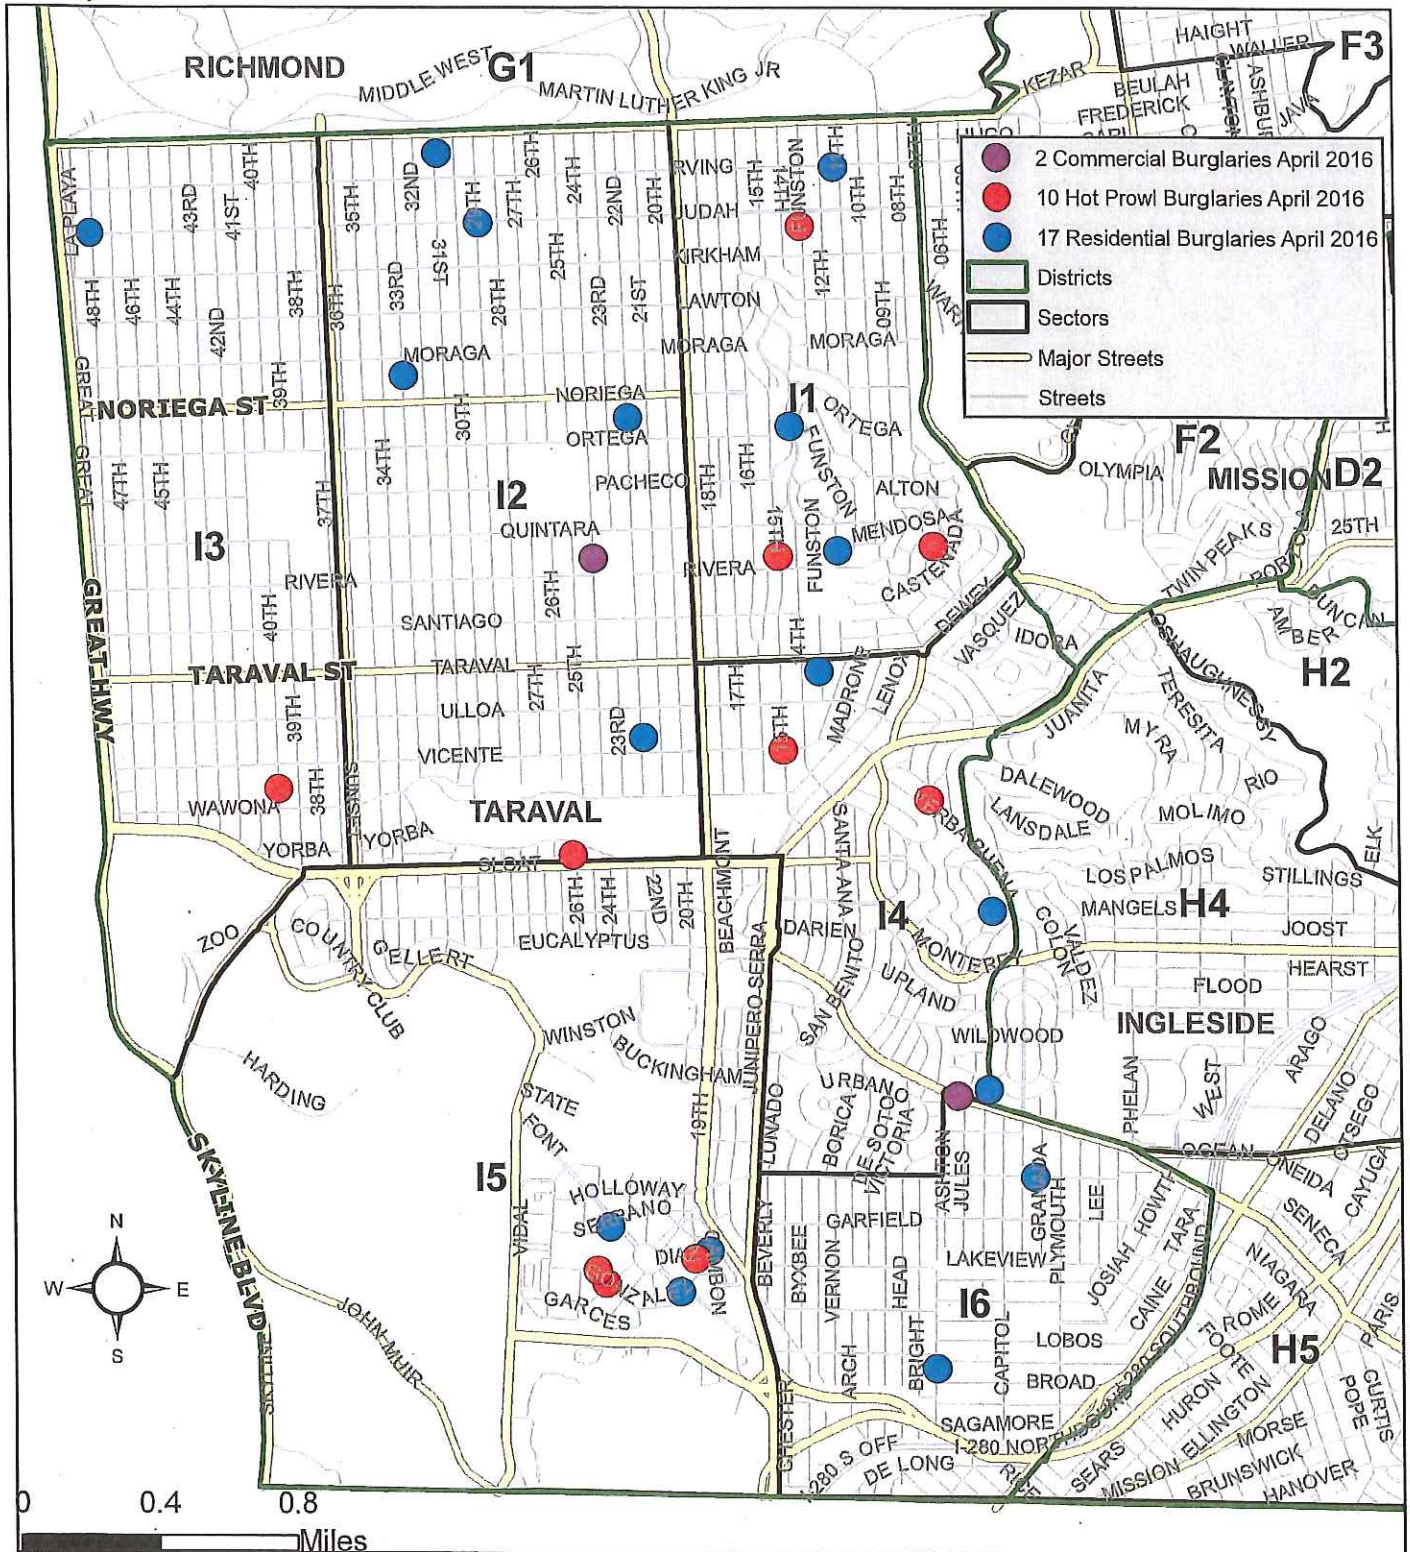

# TARAVAL DISTRICT - 117 THEFT FROM VEHICLE APRIL 1 - 30, 2016

This map accurately reflects the information available in SFPD's CrimeView/CABLE database at the time of preparation. May 9, 2016

Prepared by:  
San Francisco Police Dept.  
Crime Analysis Unit

# TARAVAL DISTRICT - ROBBERY

## APRIL 2016 (TOTAL 14 INCIDENTS)

This map accurately reflects the information available in SFPD's CrimeView/CABLE database at the time of preparation. May 9, 2016

Prepared by:  
San Francisco Police Dept.  
Crime Analysis Unit

# TARAVAL DISTRICT - BURGLARY APRIL 2016 (TOTAL 29 INCIDENTS)

This map accurately reflects the information available in SFPD's CrimeView/CABLE database at the time of preparation. May 9, 2016

Prepared by:  
San Francisco Police Dept.  
Crime Analysis Unit