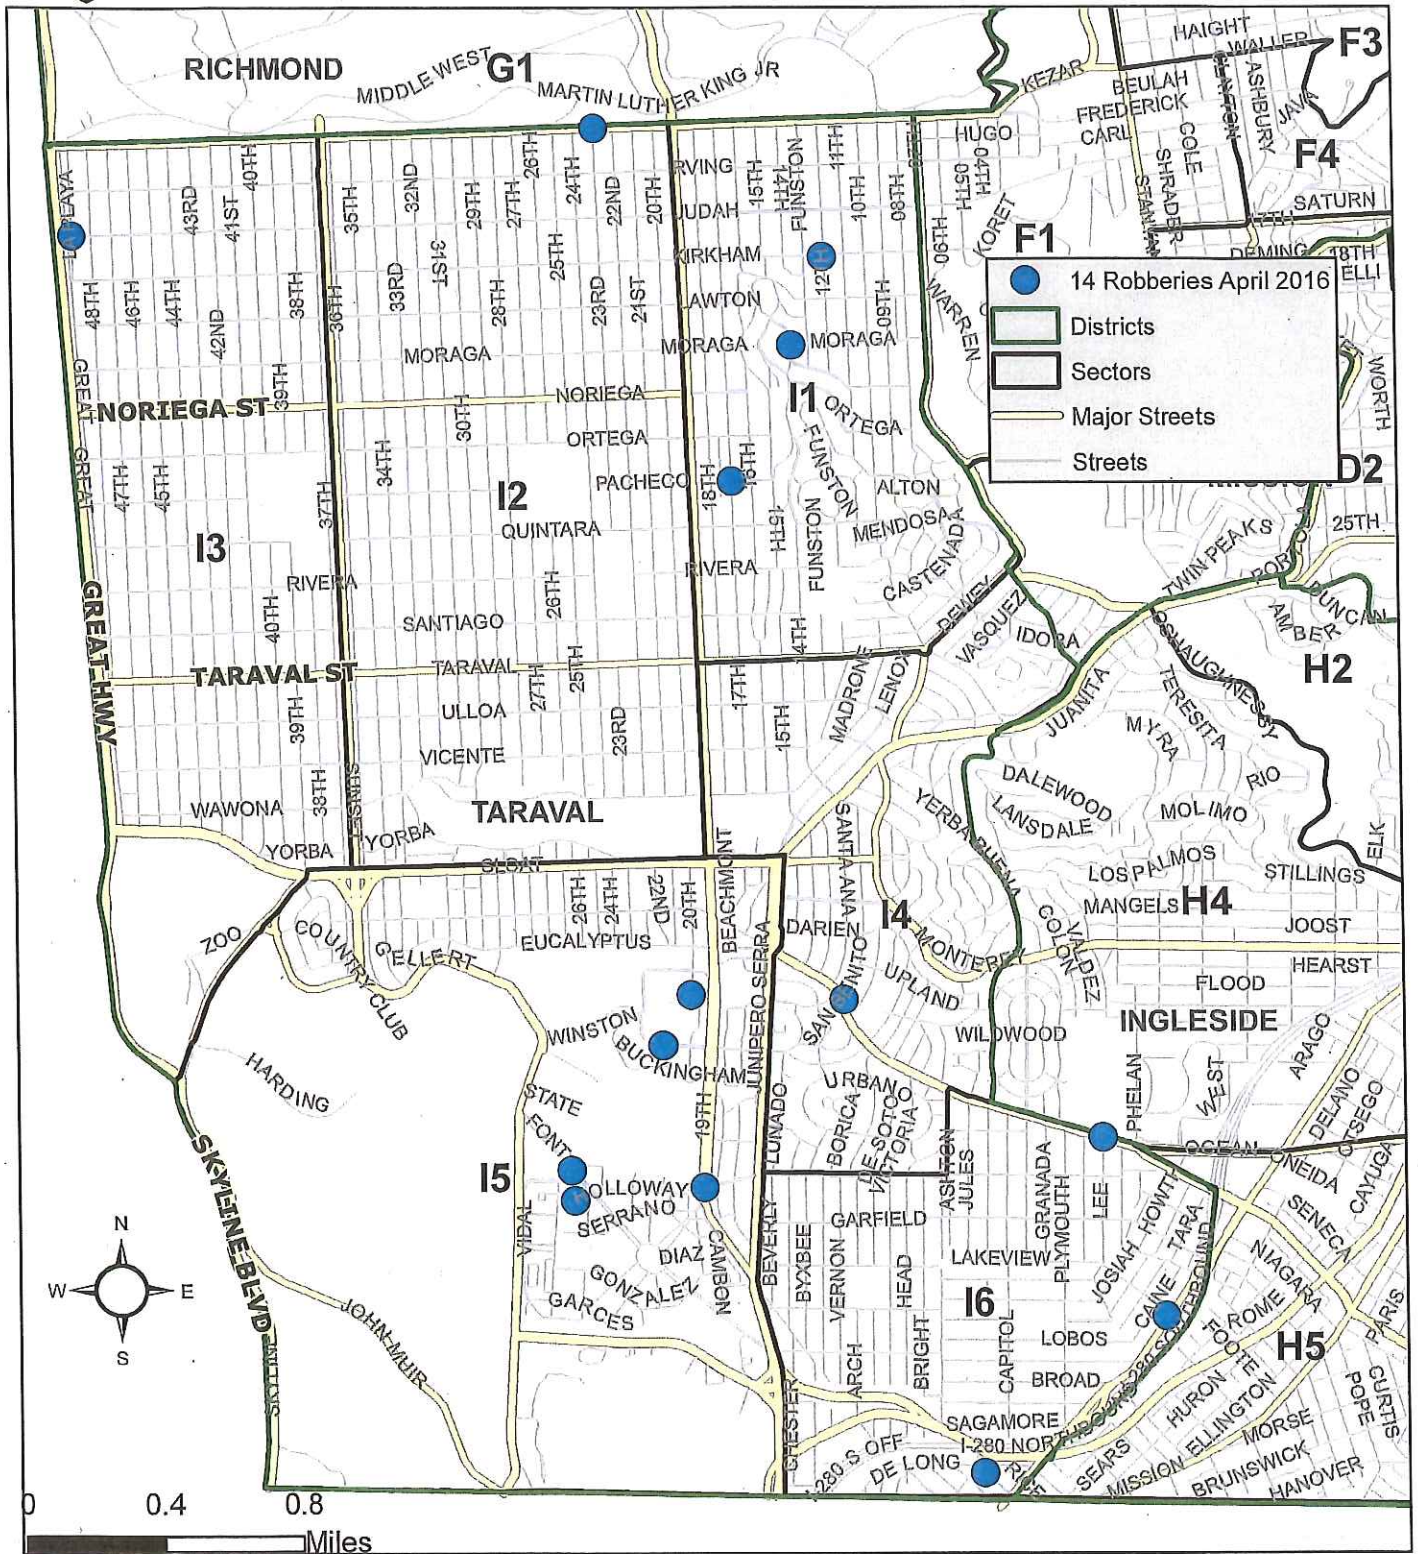

# TARAVAL DISTRICT - 117 THEFT FROM VEHICLE APRIL 1 - 30, 2016

This map accurately reflects the information available in SFPD's CrimeView/CABLE database at the time of preparation. May 9, 2016

Prepared by:  
San Francisco Police Dept.  
Crime Analysis Unit

# TARAVAL DISTRICT - ROBBERY

## APRIL 2016 (TOTAL 14 INCIDENTS)

This map accurately reflects the information available in SFPD's CrimeView/CABLE database at the time of preparation. May 9, 2016

Prepared by:  
San Francisco Police Dept.  
Crime Analysis Unit

# TARAVAL DISTRICT - BURGLARY APRIL 2016 (TOTAL 29 INCIDENTS)

This map accurately reflects the information available in SFPD's CrimeView/CABLE database at the time of preparation. May 9, 2016

Prepared by:  
San Francisco Police Dept.  
Crime Analysis Unit