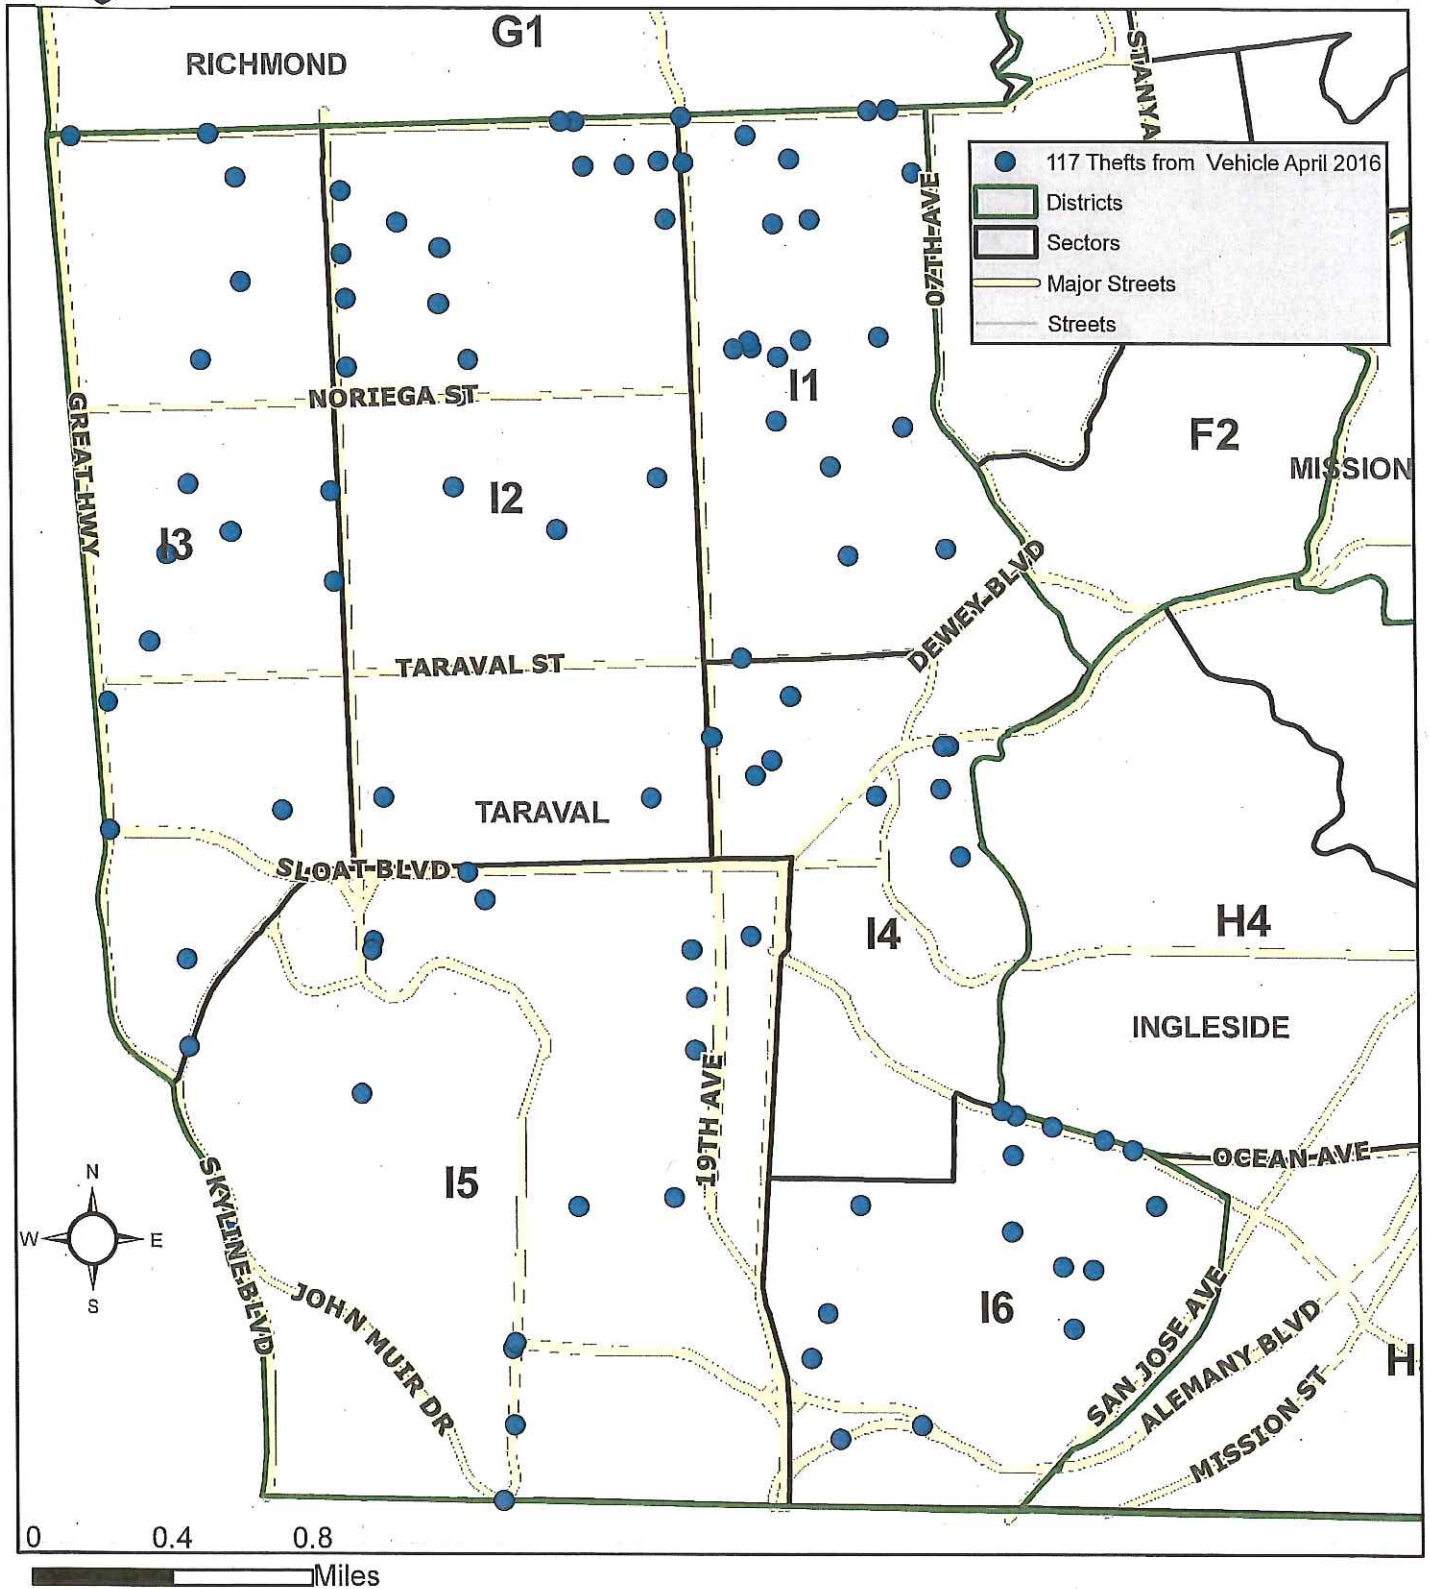

# TARAVAL DISTRICT - 117 THEFT FROM VEHICLE APRIL 1 - 30, 2016

This map accurately reflects the information available in SFPD's CrimeView/CABLE database at the time of preparation. May 9, 2016

Prepared by:  
San Francisco Police Dept.  
Crime Analysis Unit

# TARAVAL DISTRICT - ROBBERY

## APRIL 2016 (TOTAL 14 INCIDENTS)

This map accurately reflects the information available in SFPD's CrimeView/CABLE database at the time of preparation. May 9, 2016

Prepared by:  
San Francisco Police Dept.  
Crime Analysis Unit

# TARAVAL DISTRICT - BURGLARY APRIL 2016 (TOTAL 29 INCIDENTS)

This map accurately reflects the information available in SFPD's CrimeView/CABLE database at the time of preparation. May 9, 2016

Prepared by:  
San Francisco Police Dept.  
Crime Analysis Unit