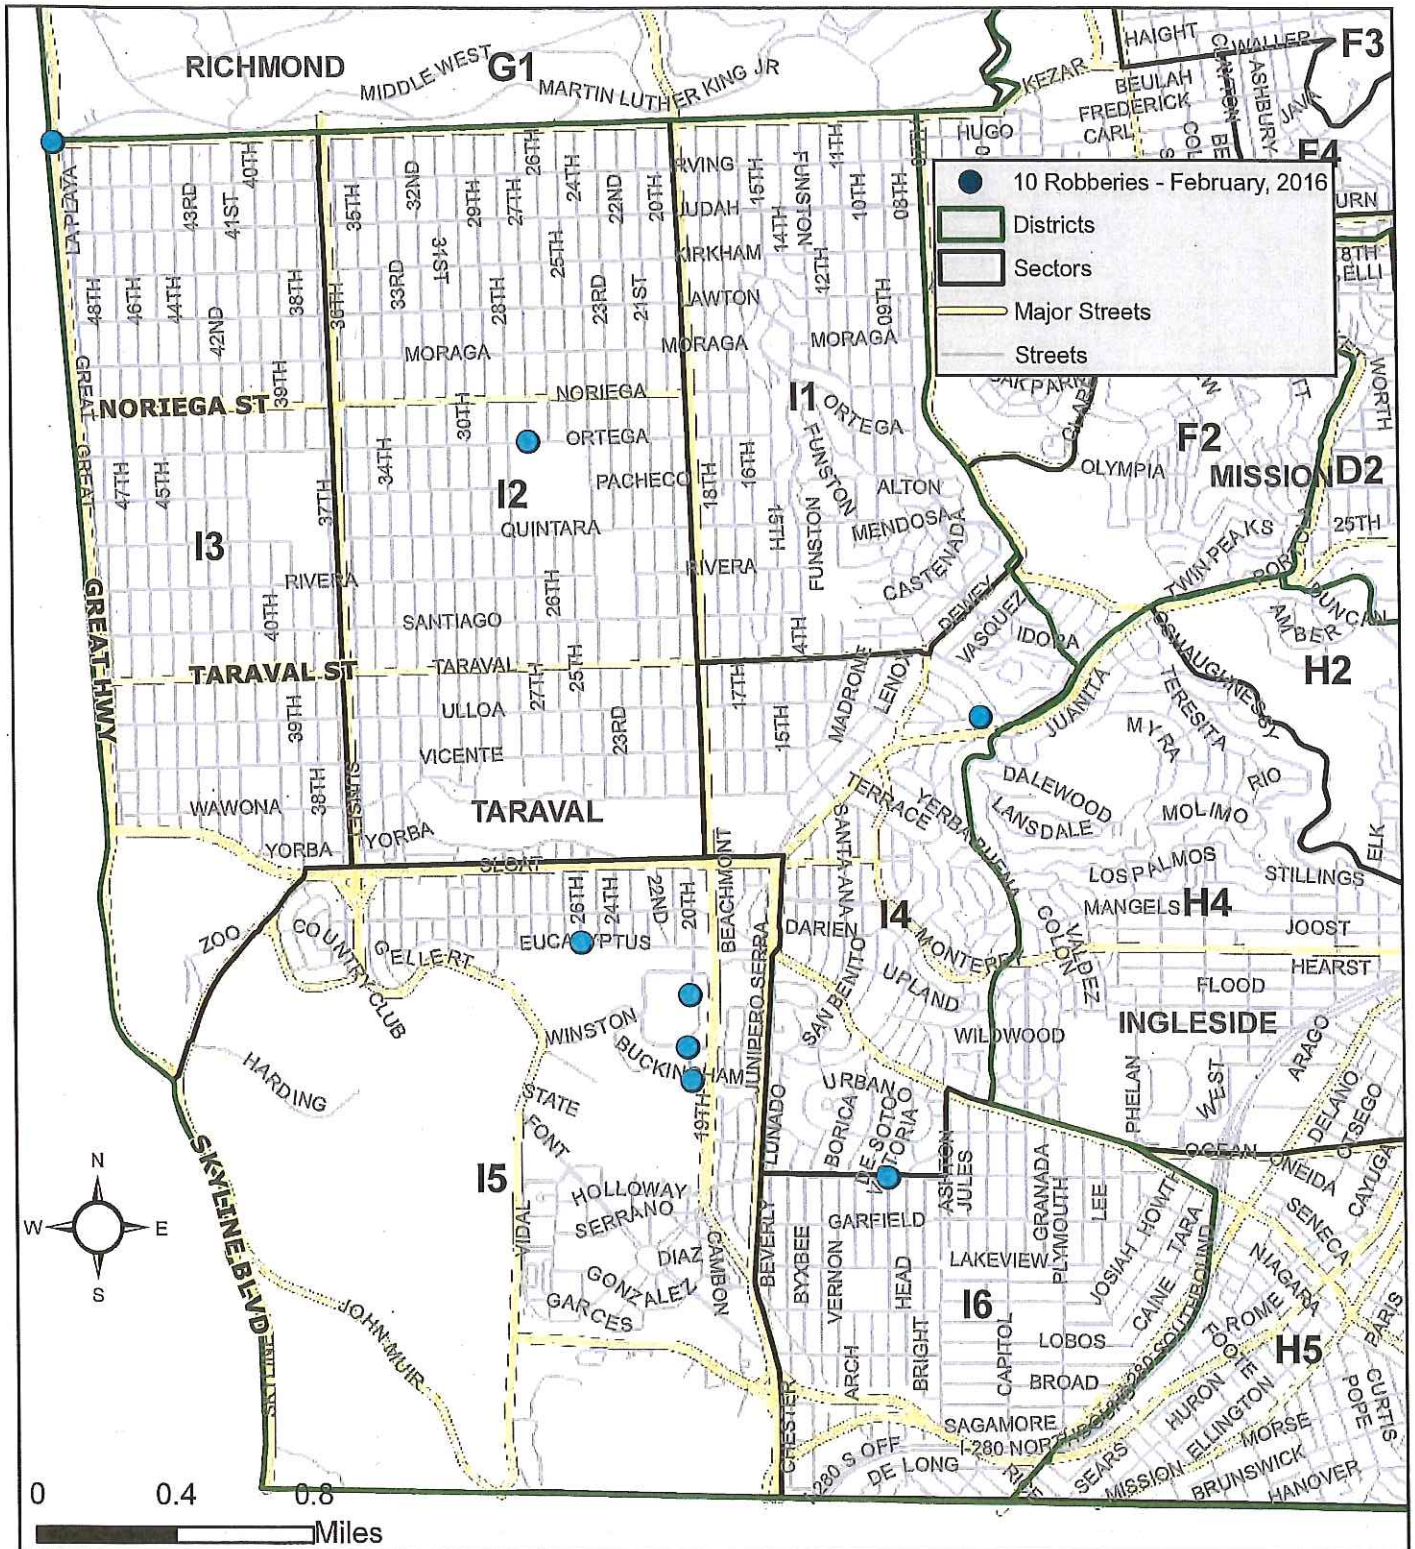

# TARAVAL DISTRICT - THEFT FROM VEHICLE FEBRUARY 1 - 29, 2016

This map accurately reflects the information available in SFPD's CrimeView/CABLE database at the time of preparation. March 14, 2016

Prepared by:  
San Francisco Police Dept.  
Crime Analysis Unit

# TARAVAL DISTRICT - ROBBERY FEBRUARY 1 - 29, 2016

This map accurately reflects the information available in SFPD's CrimeView/CABLE database at the time of preparation. March 14, 2016

Prepared by:  
San Francisco Police Dept.  
Crime Analysis Unit

# TARAVAL DISTRICT - RESIDENTIAL BURGLARY FEBRUARY 2016

This map accurately reflects the information available in SFPD's CrimeView/CABLE database at the time of preparation. March 14, 2016

Prepared by:  
San Francisco Police Dept.  
Crime Analysis Unit