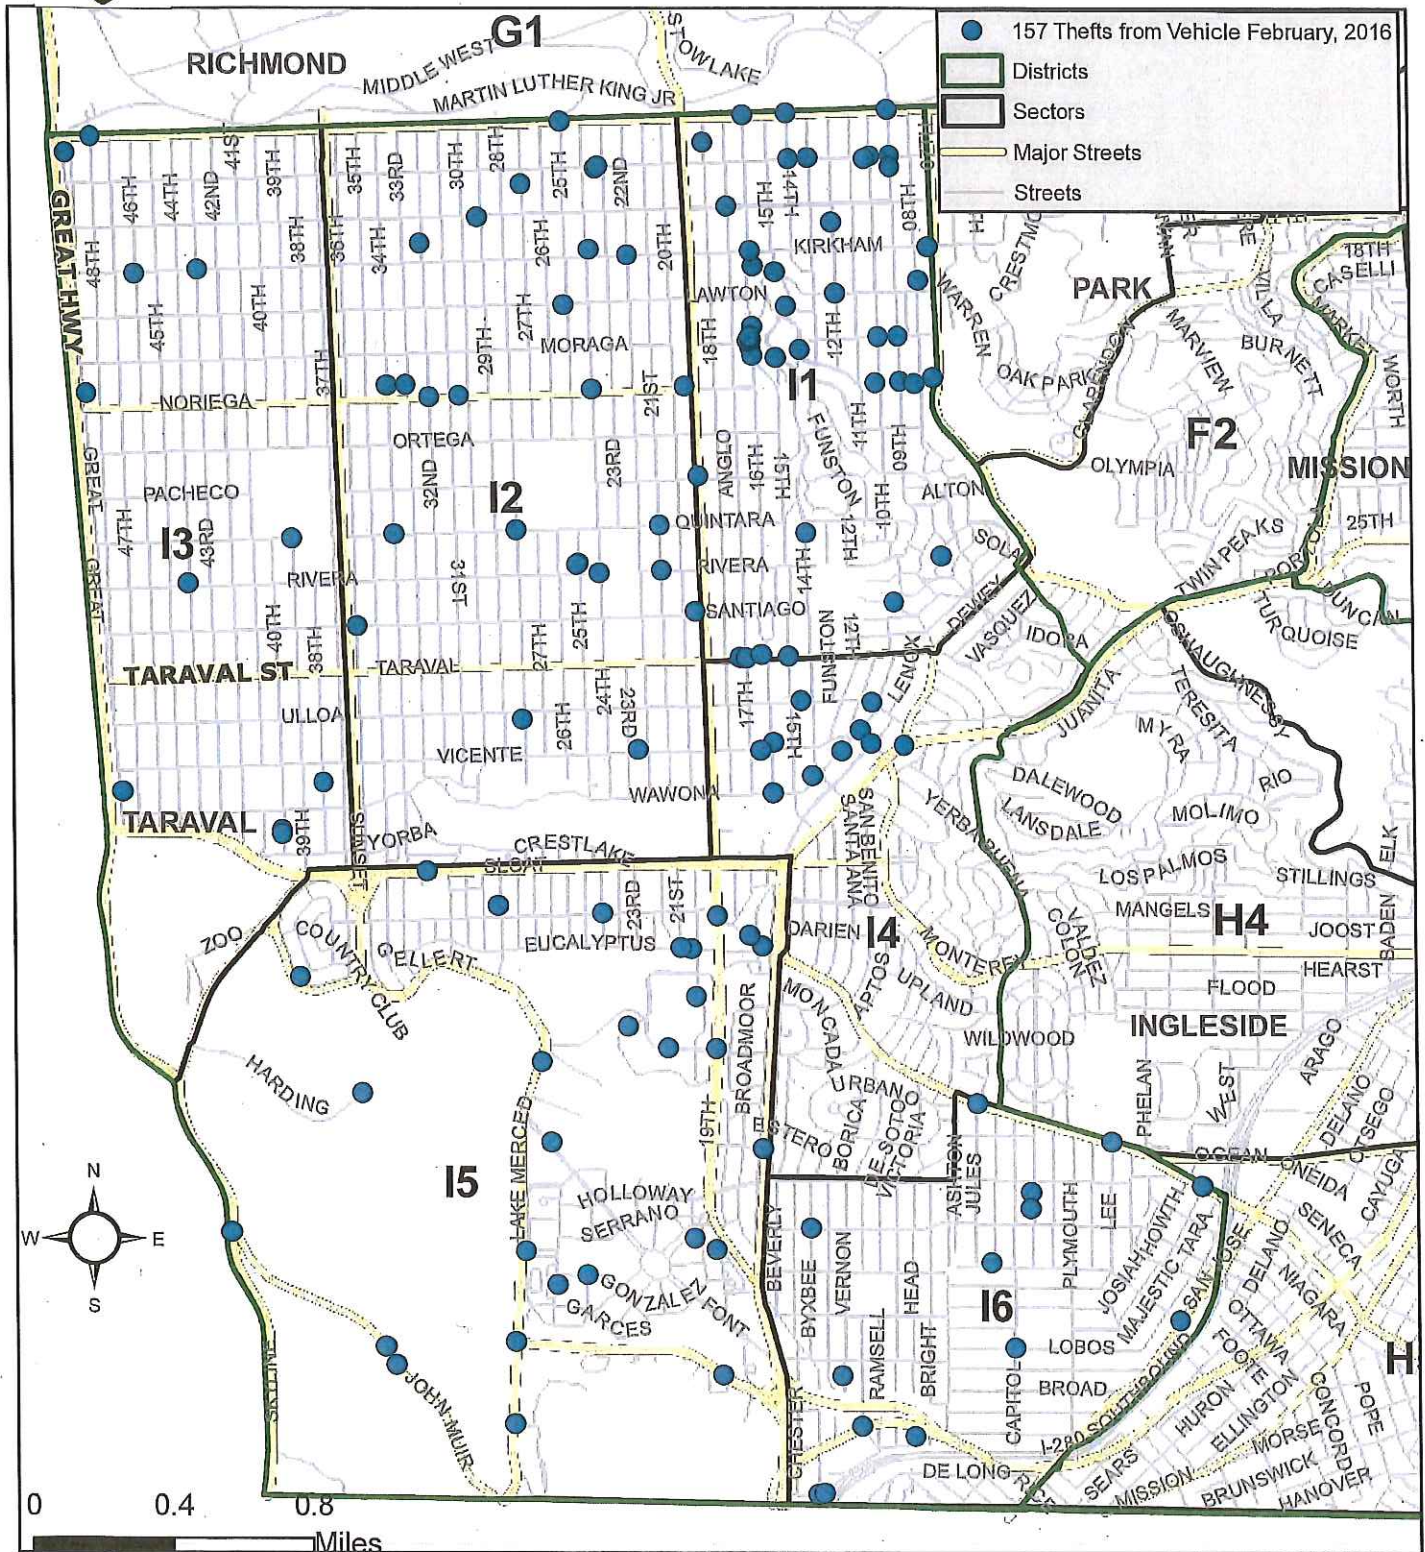

# TARAVAL DISTRICT - THEFT FROM VEHICLE FEBRUARY 1 - 29, 2016

This map accurately reflects the information available in SFPD's CrimeView/CABLE database at the time of preparation. March 14, 2016

Prepared by:  
San Francisco Police Dept.  
Crime Analysis Unit

# TARAVAL DISTRICT - ROBBERY FEBRUARY 1 - 29, 2016

This map accurately reflects the information available in SFPD's CrimeView/CABLE database at the time of preparation. March 14, 2016

Prepared by:  
San Francisco Police Dept.  
Crime Analysis Unit

# TARAVAL DISTRICT - RESIDENTIAL BURGLARY FEBRUARY 2016

This map accurately reflects the information available in SFPD's CrimeView/CABLE database at the time of preparation. March 14, 2016

Prepared by:  
San Francisco Police Dept.  
Crime Analysis Unit