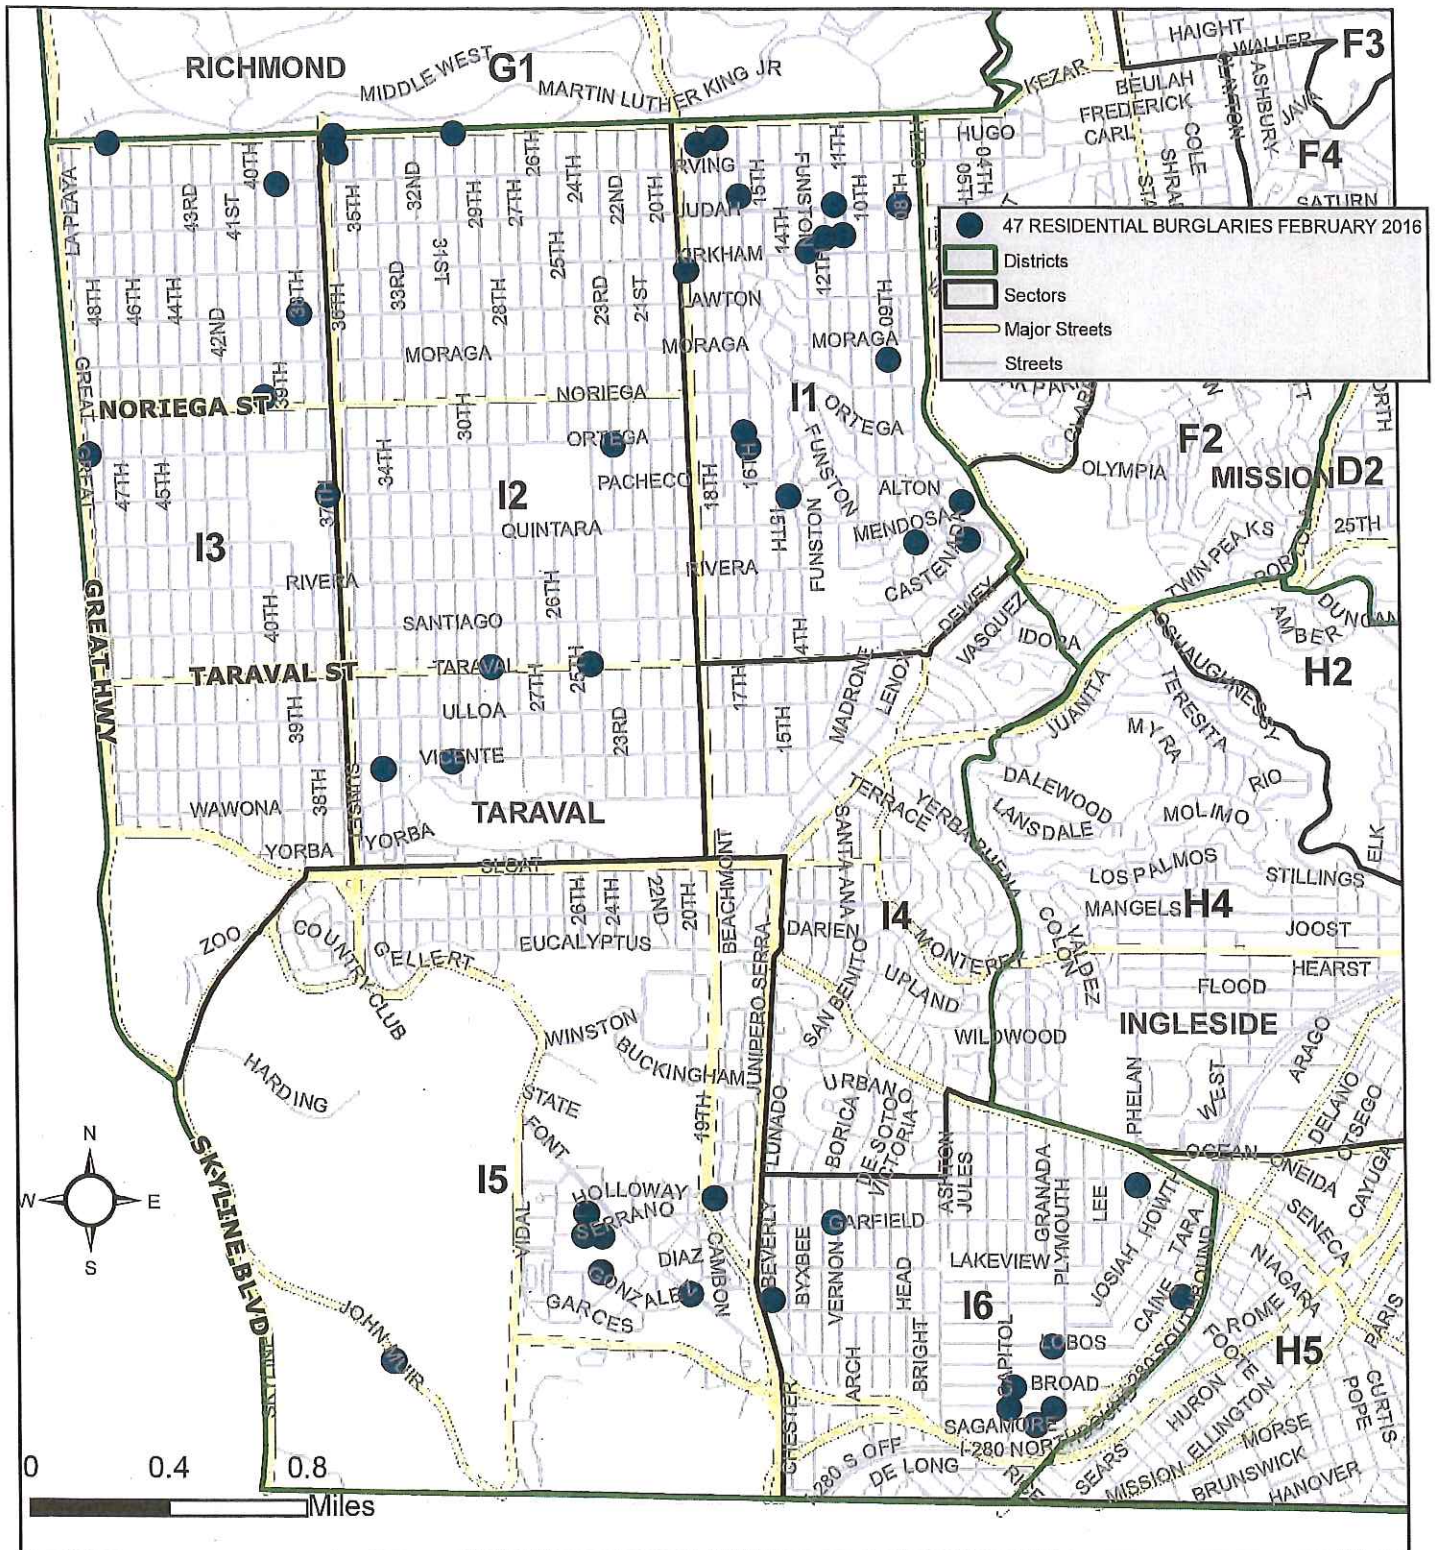

# TARAVAL DISTRICT - THEFT FROM VEHICLE FEBRUARY 1 - 29, 2016

This map accurately reflects the information available in SFPD's CrimeView/CABLE database at the time of preparation. March 14, 2016

Prepared by:  
San Francisco Police Dept.  
Crime Analysis Unit

# TARAVAL DISTRICT - ROBBERY FEBRUARY 1 - 29, 2016

This map accurately reflects the information available in SFPD's CrimeView/CABLE database at the time of preparation. March 14, 2016

Prepared by:  
San Francisco Police Dept.  
Crime Analysis Unit

# TARAVAL DISTRICT - RESIDENTIAL BURGLARY FEBRUARY 2016

This map accurately reflects the information available in SFPD's CrimeView/CABLE database at the time of preparation. March 14, 2016

Prepared by:  
San Francisco Police Dept.  
Crime Analysis Unit