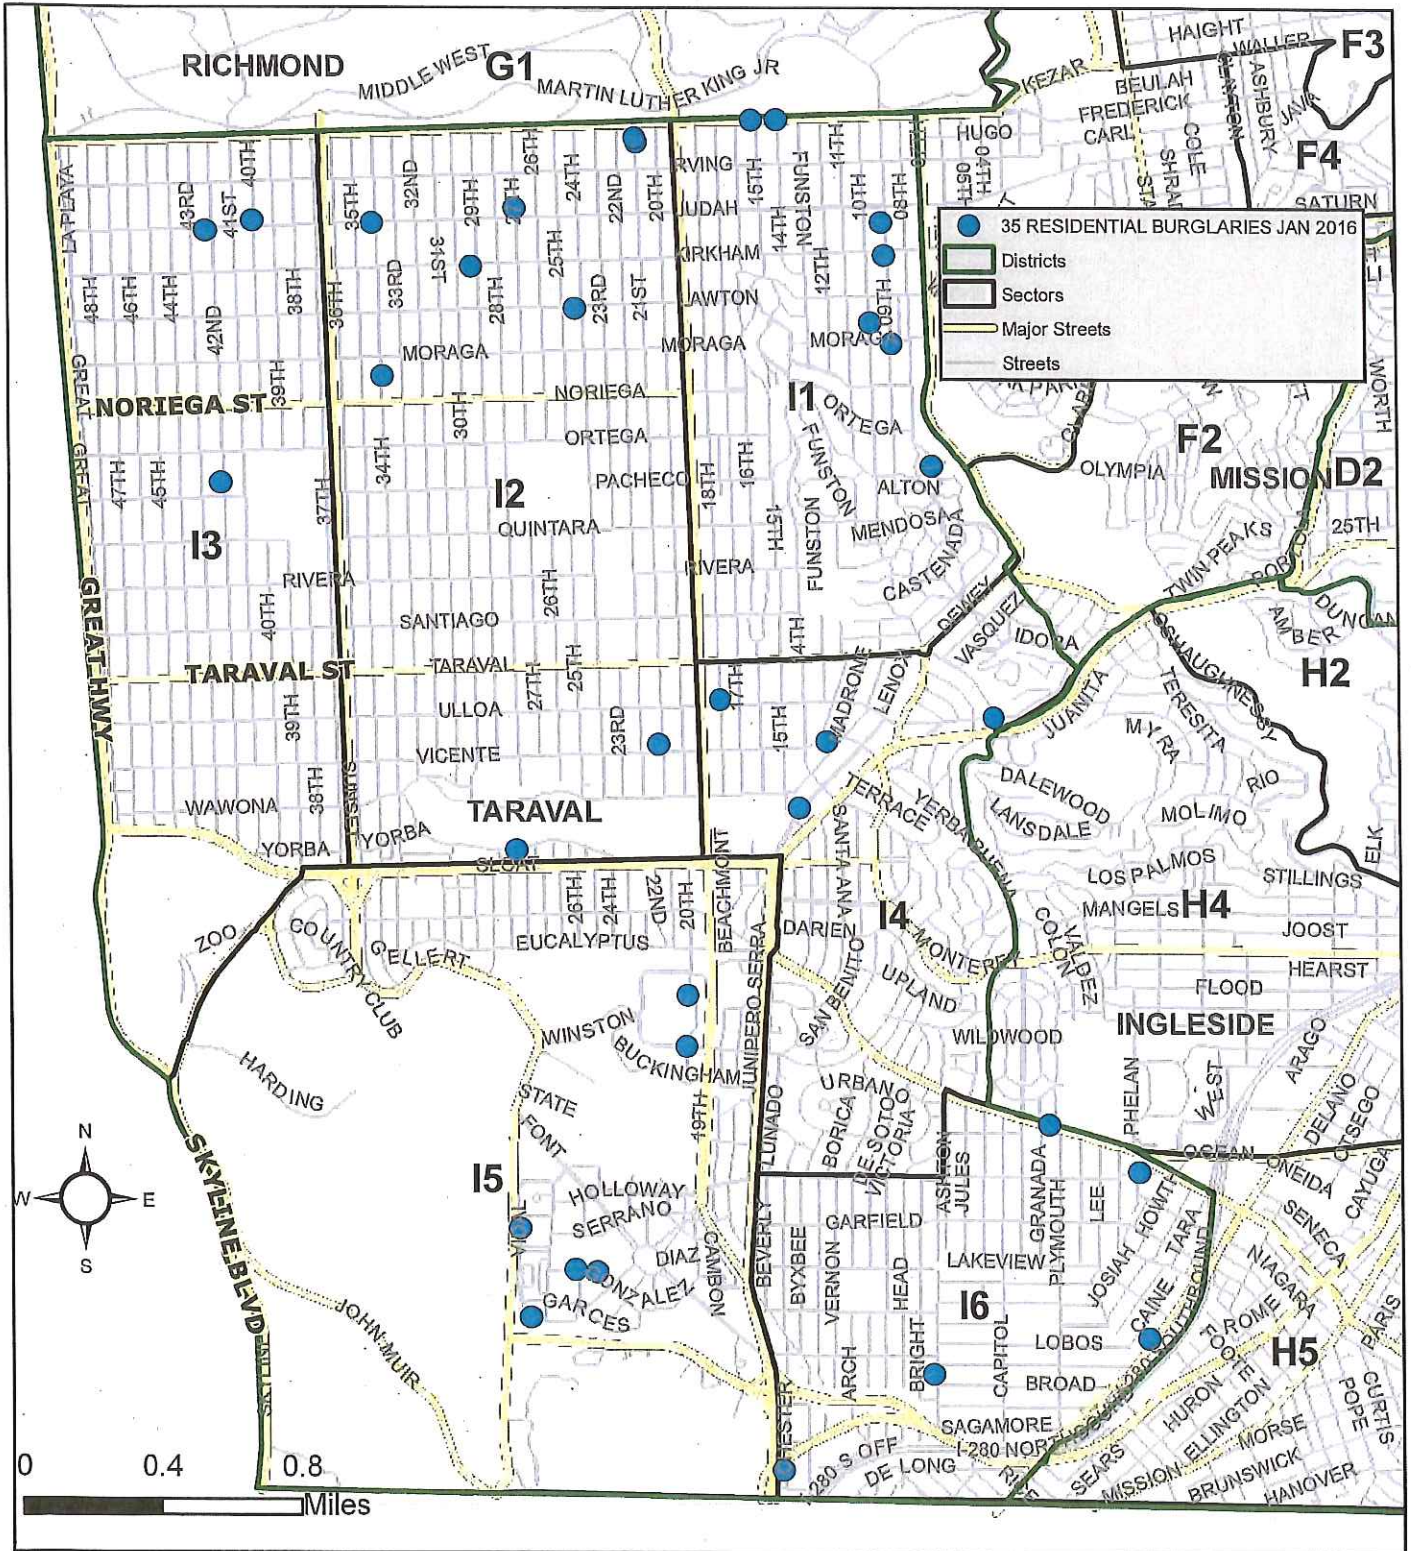

# TARAVAL DISTRICT - RESIDENTIAL BURGLARY JANUARY 2016

This map accurately reflects the information available in SFPD's CrimeView/CABLE database at the time of preparation. March 14, 2016

Prepared by:  
San Francisco Police Dept.  
Crime Analysis Unit