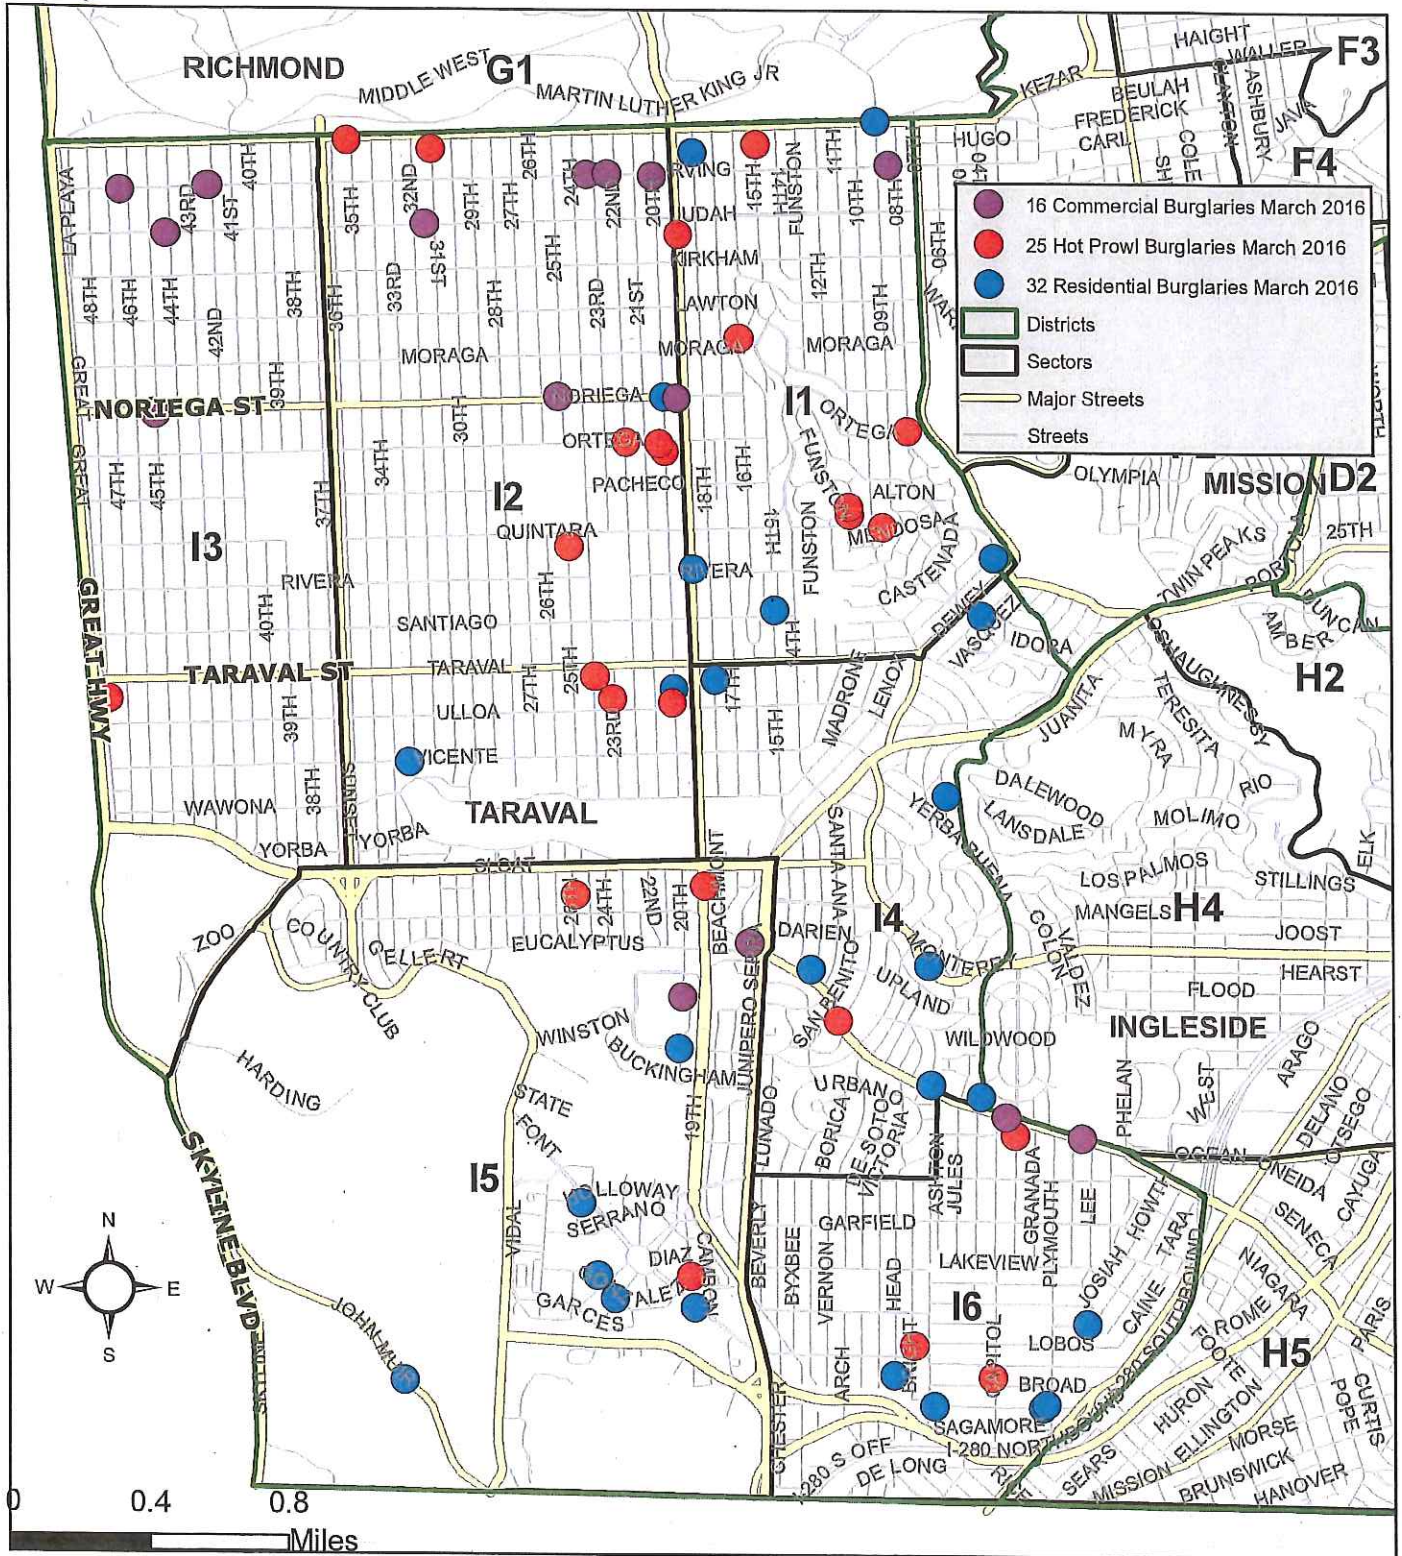

# TARAVAL DISTRICT - BURGLARY MARCH 1 - 31, 2016

This map accurately reflects the information available in SFPD's CrimeView/CABLE database at the time of preparation. April 11, 2016

Prepared by:  
San Francisco Police Dept.  
Crime Analysis Unit