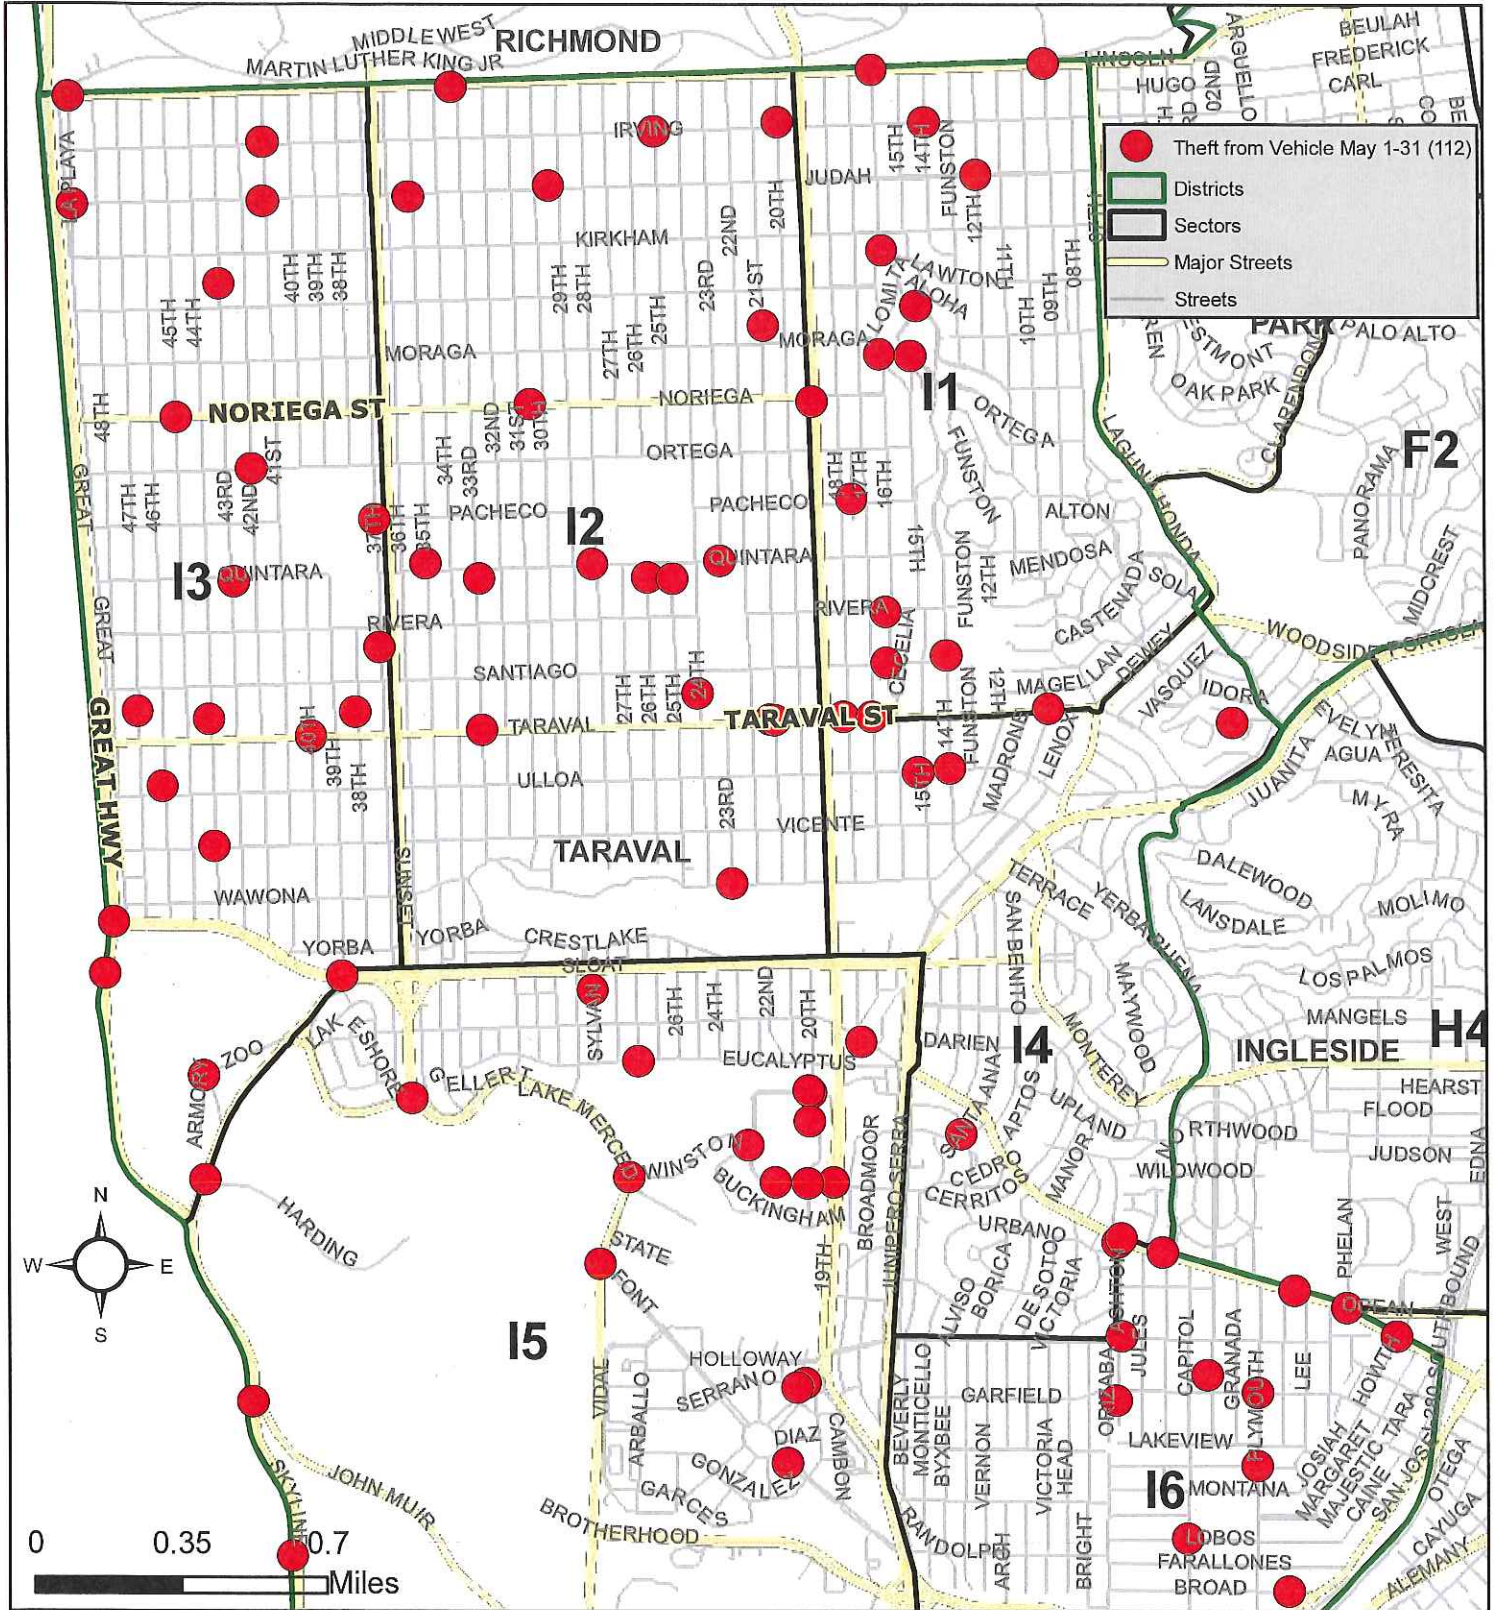

TARAVAL DISTRICT - THEFT FROM VEHICLE MAY 1 - 31, 2016 (TOTAL 112 INCIDENTS)

This map accurately reflects the information available in SFPD's CrimeView/CABLE database at the time of preparation.
June 7, 2016

Prepared by:
San Francisco Police Dept.
Crime Analysis Unit

TARAVAL DISTRICT - ROBBERY MAY 2016 (11 INCIDENTS)

This map accurately reflects the information available in SFPD's CrimeView/CABLE database at the time of preparation.
June 6, 2016

Prepared by:
San Francisco Police Dept.
Crime Analysis Unit