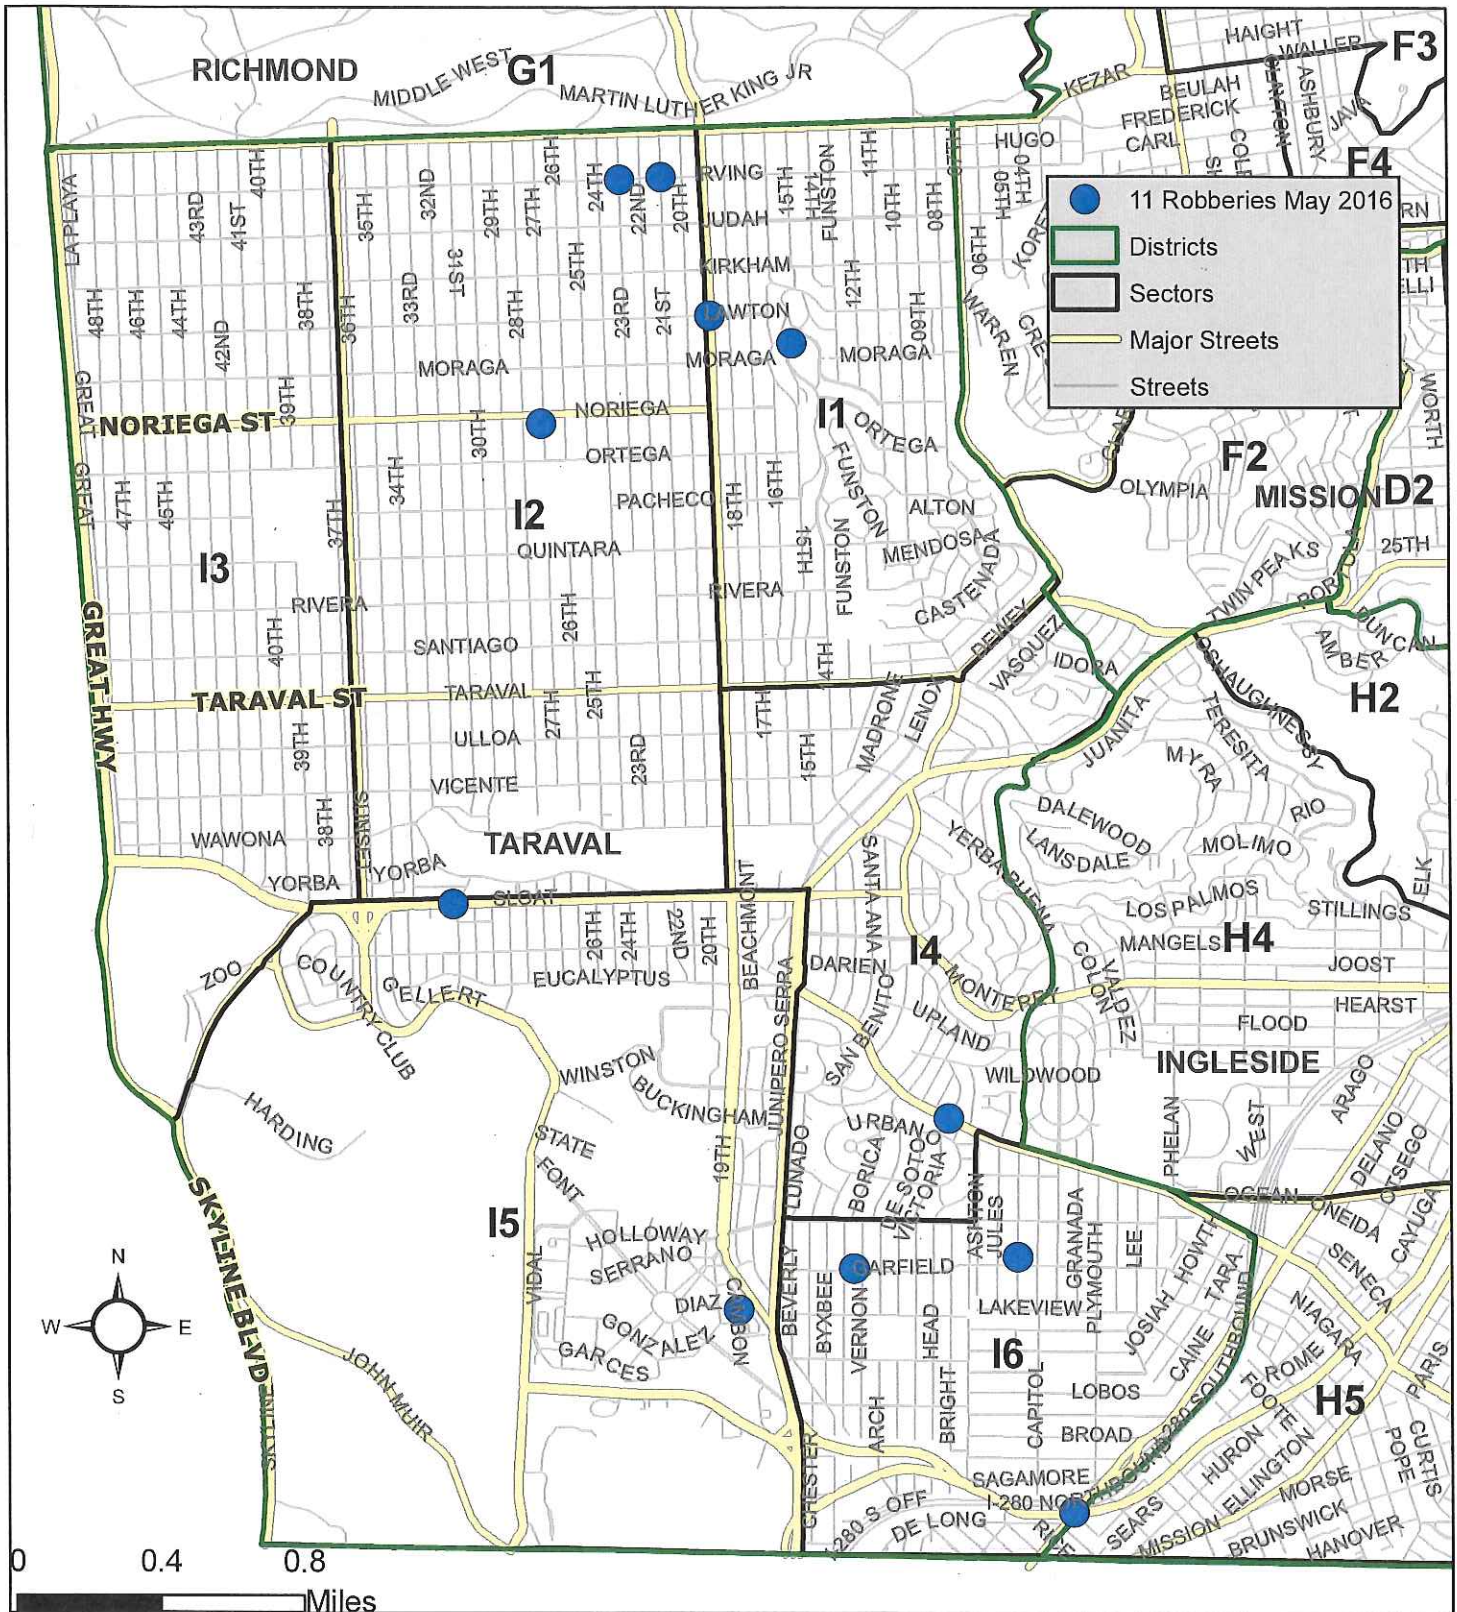

TARAVAL DISTRICT - THEFT FROM VEHICLE MAY 1 - 31, 2016 (TOTAL 112 INCIDENTS)

This map accurately reflects the information available in SFPD's CrimeView/CABLE database at the time of preparation.
June 7, 2016

Prepared by:
San Francisco Police Dept.
Crime Analysis Unit

TARAVAL DISTRICT - ROBBERY MAY 2016 (11 INCIDENTS)

This map accurately reflects the information available in SFPD's CrimeView/CABLE database at the time of preparation.
June 6, 2016