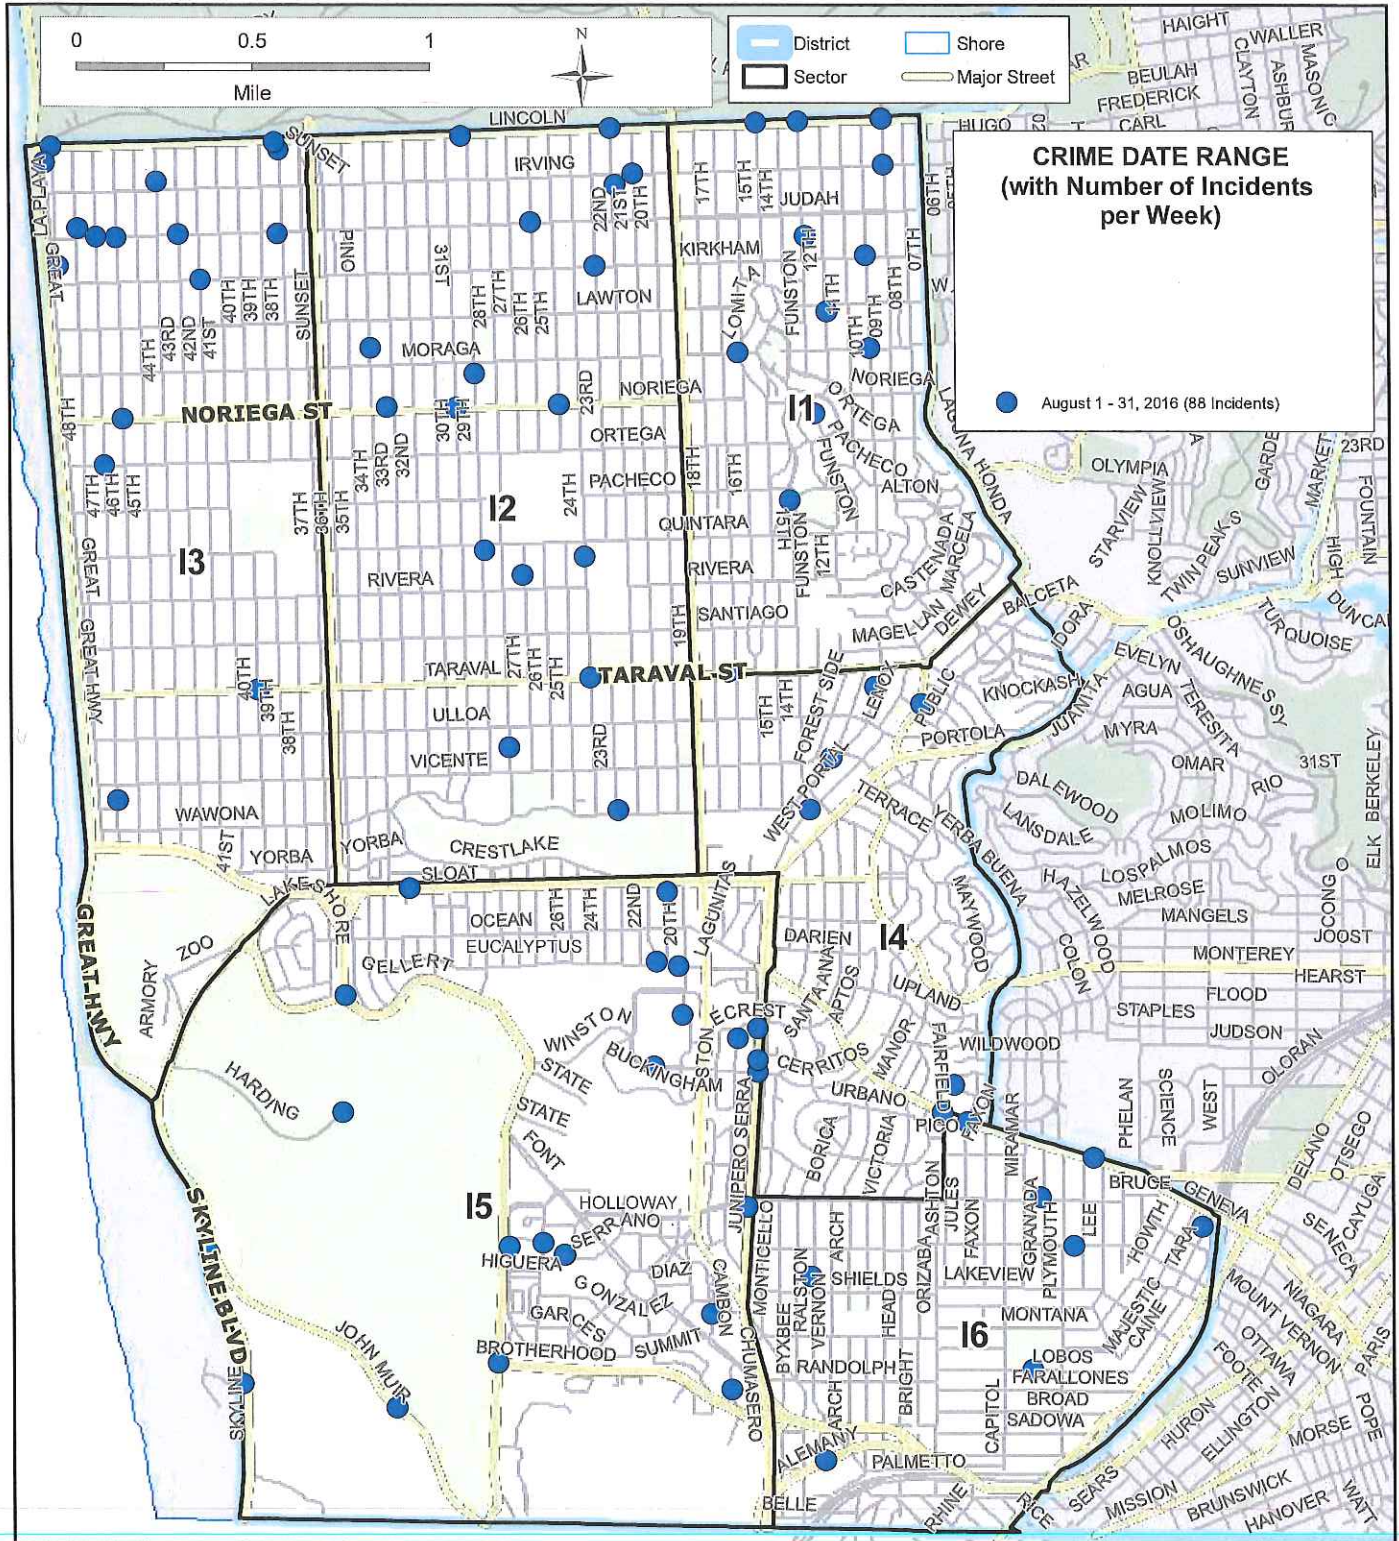

TARAVAL DISTRICT - THEFT FROM VEHICLE AUGUST 1 - 31, 2016 (88 INCIDENTS)

This map accurately reflects the information available in SFPD's CrimeView/CABLE database at the time of preparation. Last updated September 8, 2016.

Prepared by:
San Francisco Police Dept.
Crime Analysis Unit

TARAVAL DISTRICT - BURGLARY

AUGUST 1 - 31, 2016 (48 INCIDENTS)

This map accurately reflects the information available in SFPD's CrimeView/CABLE database at the time of preparation. Last updated September 12, 2016

Prepared by:
San Francisco Police Dept.
Crime Analysis Unit

TARAVAL DISTRICT - ROBBERY

AUGUST 1 - 31, 2016 (11 INCIDENTS)

This map accurately reflects the information available in SFPD's CrimeView/CABLE database at the time of preparation. Last updated September 12, 2016