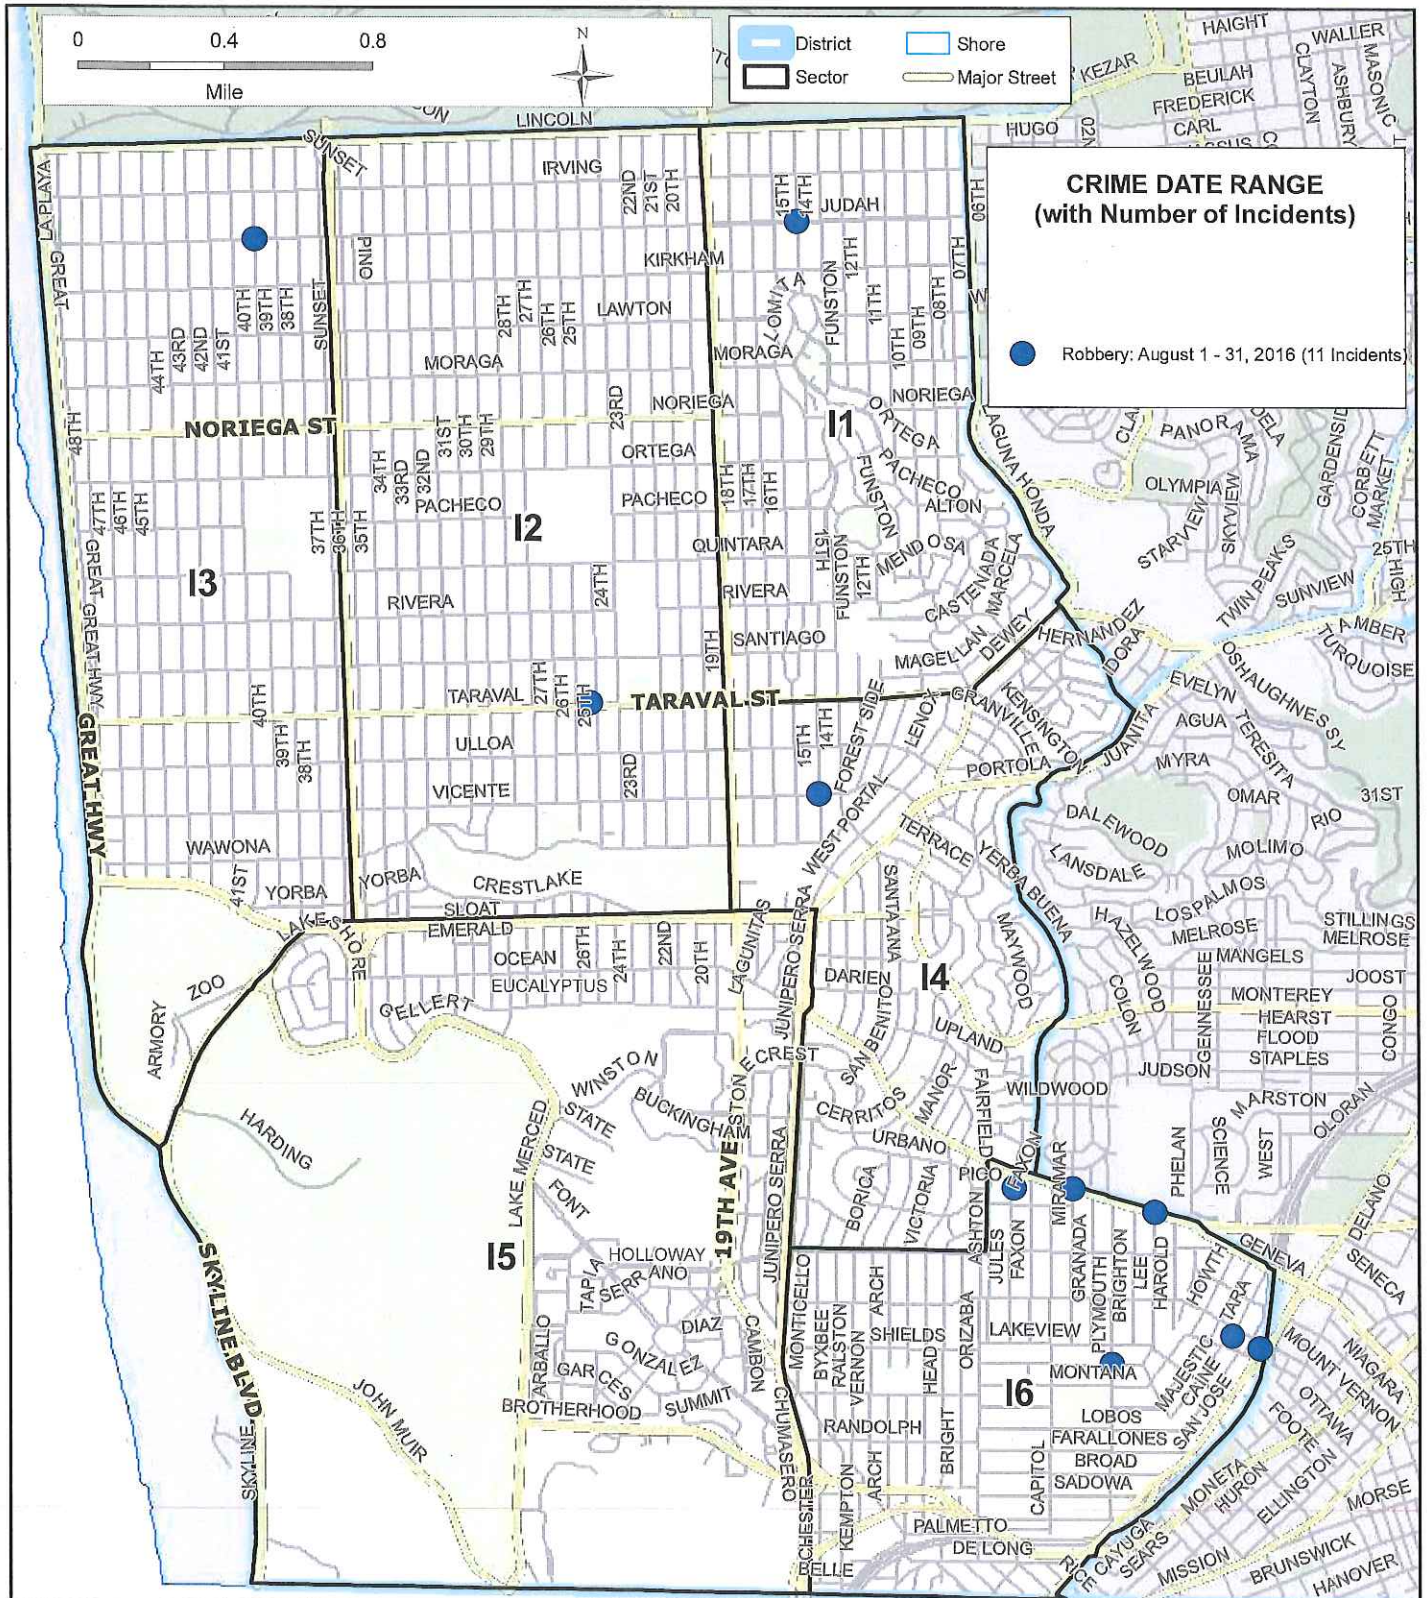

TARAVAL DISTRICT - THEFT FROM VEHICLE AUGUST 1 - 31, 2016 (88 INCIDENTS)

This map accurately reflects the information available in SFPD's CrimeView/CABLE database at the time of preparation. Last updated September 8, 2016.

Prepared by:
San Francisco Police Dept.
Crime Analysis Unit

TARAVAL DISTRICT - BURGLARY

AUGUST 1 - 31, 2016 (48 INCIDENTS)

This map accurately reflects the information available in SFPD's CrimeView/CABLE database at the time of preparation. Last updated September 12, 2016

Prepared by:
San Francisco Police Dept.
Crime Analysis Unit

TARAVAL DISTRICT - ROBBERY

AUGUST 1 - 31, 2016 (11 INCIDENTS)

This map accurately reflects the information available in SFPD's CrimeView/CABLE database at the time of preparation. Last updated September 12, 2016