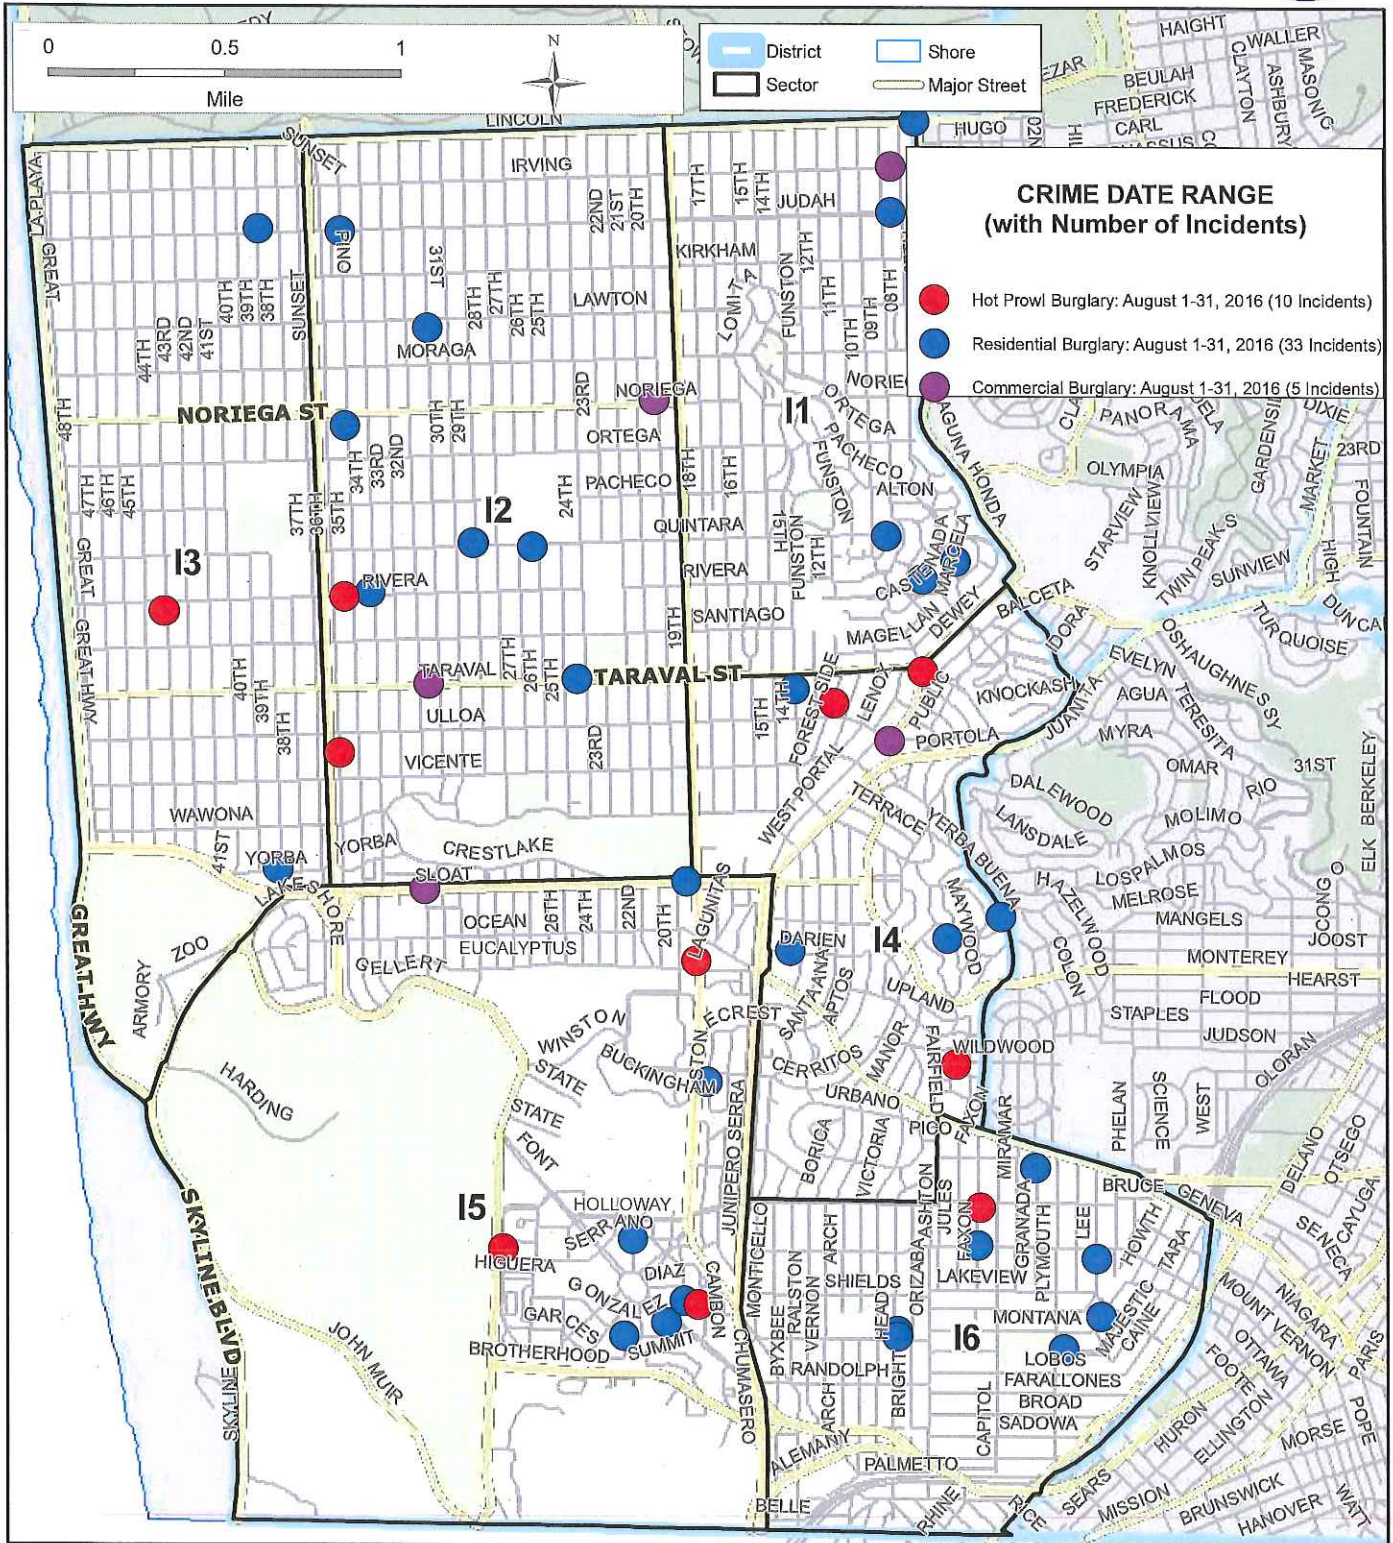

TARAVAL DISTRICT - THEFT FROM VEHICLE AUGUST 1 - 31, 2016 (88 INCIDENTS)

This map accurately reflects the information available in SFPD's CrimeView/CABLE database at the time of preparation. Last updated September 8, 2016.

Prepared by:
San Francisco Police Dept.
Crime Analysis Unit

TARAVAL DISTRICT - BURGLARY

AUGUST 1 - 31, 2016 (48 INCIDENTS)

This map accurately reflects the information available in SFPD's CrimeView/CABLE database at the time of preparation. Last updated September 12, 2016

Prepared by:
San Francisco Police Dept.
Crime Analysis Unit

TARAVAL DISTRICT - ROBBERY

AUGUST 1 - 31, 2016 (11 INCIDENTS)

This map accurately reflects the information available in SFPD's CrimeView/CABLE database at the time of preparation. Last updated September 12, 2016