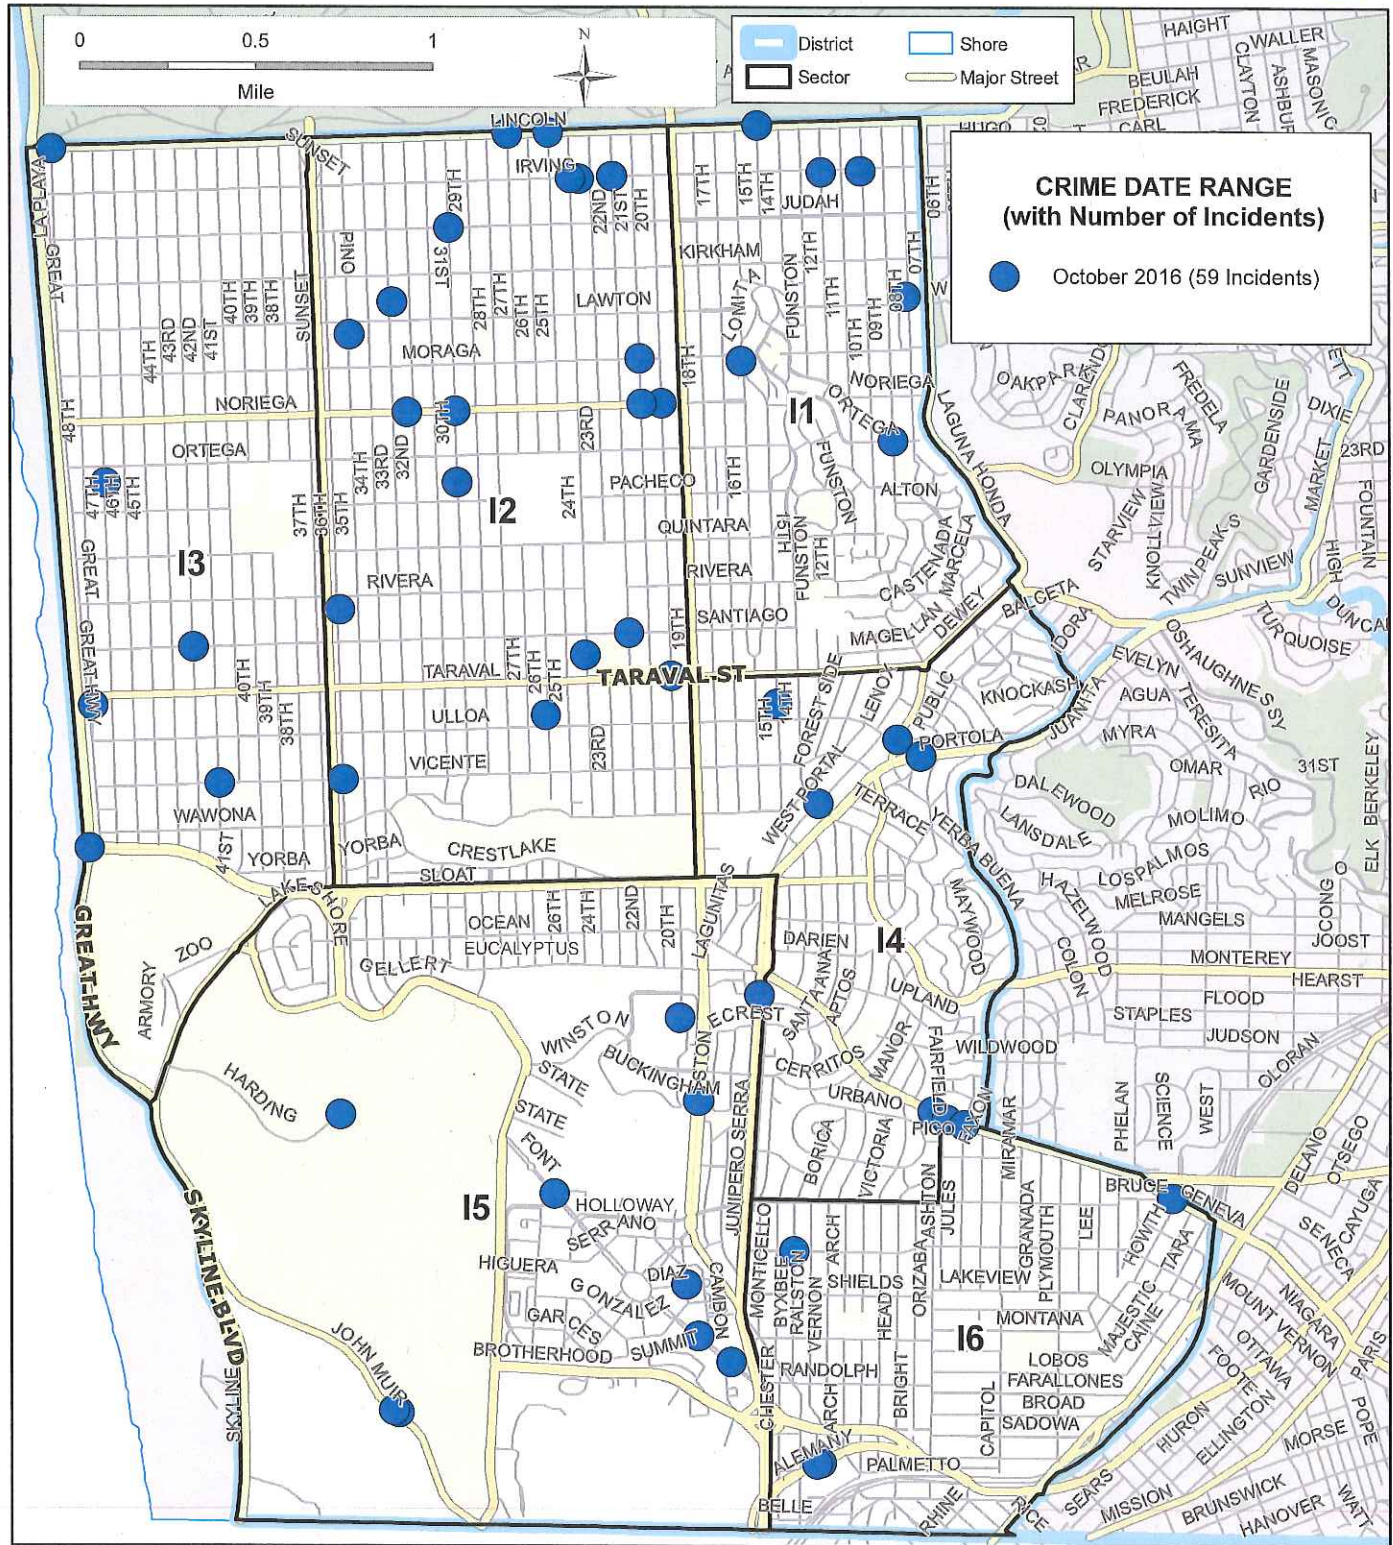

TARAVAL DISTRICT - THEFT FROM VEHICLE OCTOBER 2016 (59 INCIDENTS)

This map accurately reflects the information available in SFPD's CrimeView/CABLE database at the time of preparation. Last updated November 8, 2016

Prepared by:
San Francisco Police Dept.
Crime Analysis Unit

TARAVAL DISTRICT - BURGLARY OCTOBER 2016 (47 INCIDENTS)

This map accurately reflects the information available in SFPD's CrimeView/CABLE database at the time of preparation. Last updated November 8, 2016