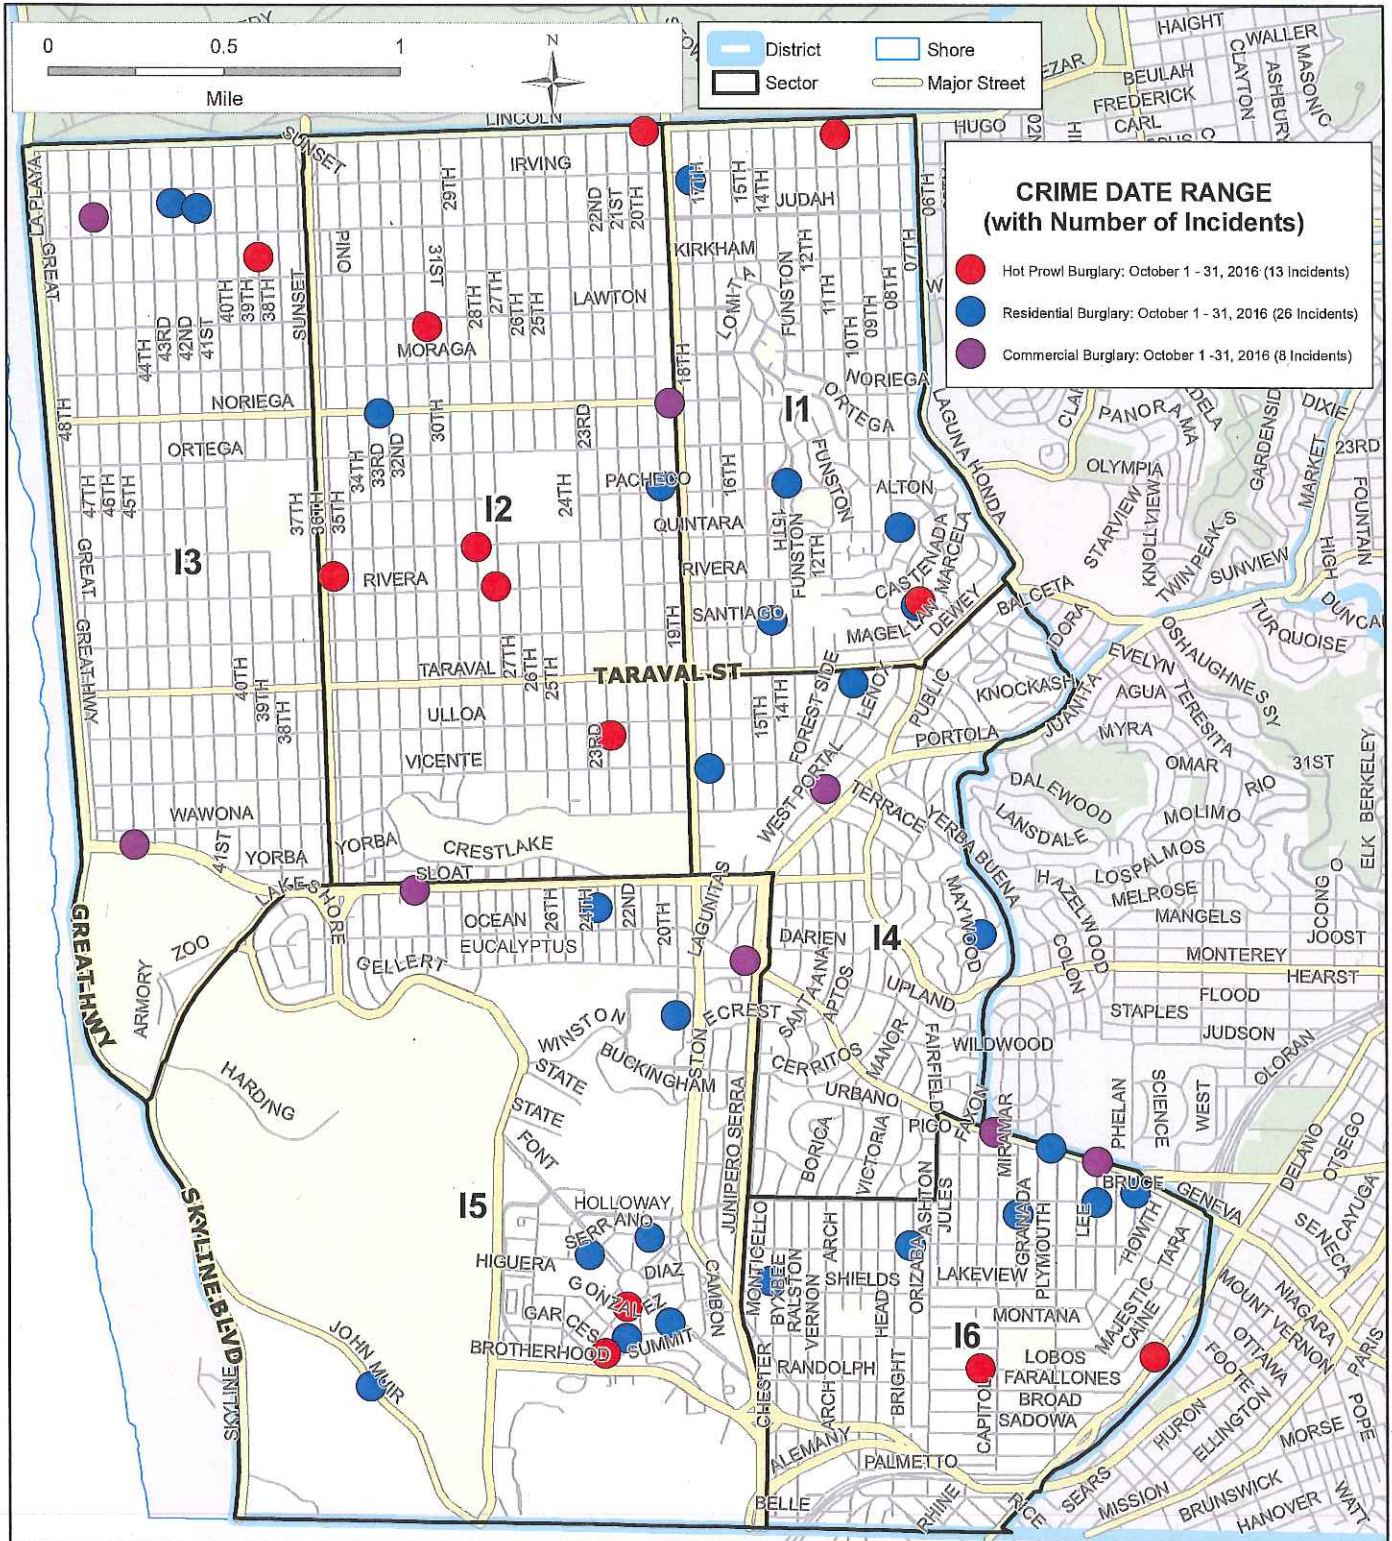

TARAVAL DISTRICT - THEFT FROM VEHICLE OCTOBER 2016 (59 INCIDENTS)

This map accurately reflects the information available in SFPD's CrimeView/CABLE database at the time of preparation. Last updated November 8, 2016

Prepared by:
San Francisco Police Dept.
Crime Analysis Unit

TARAVAL DISTRICT - BURGLARY OCTOBER 2016 (47 INCIDENTS)

This map accurately reflects the information available in SFPD's CrimeView/CABLE database at the time of preparation. Last updated November 8, 2016

Prepared by:
San Francisco Police Dept.
Crime Analysis Unit