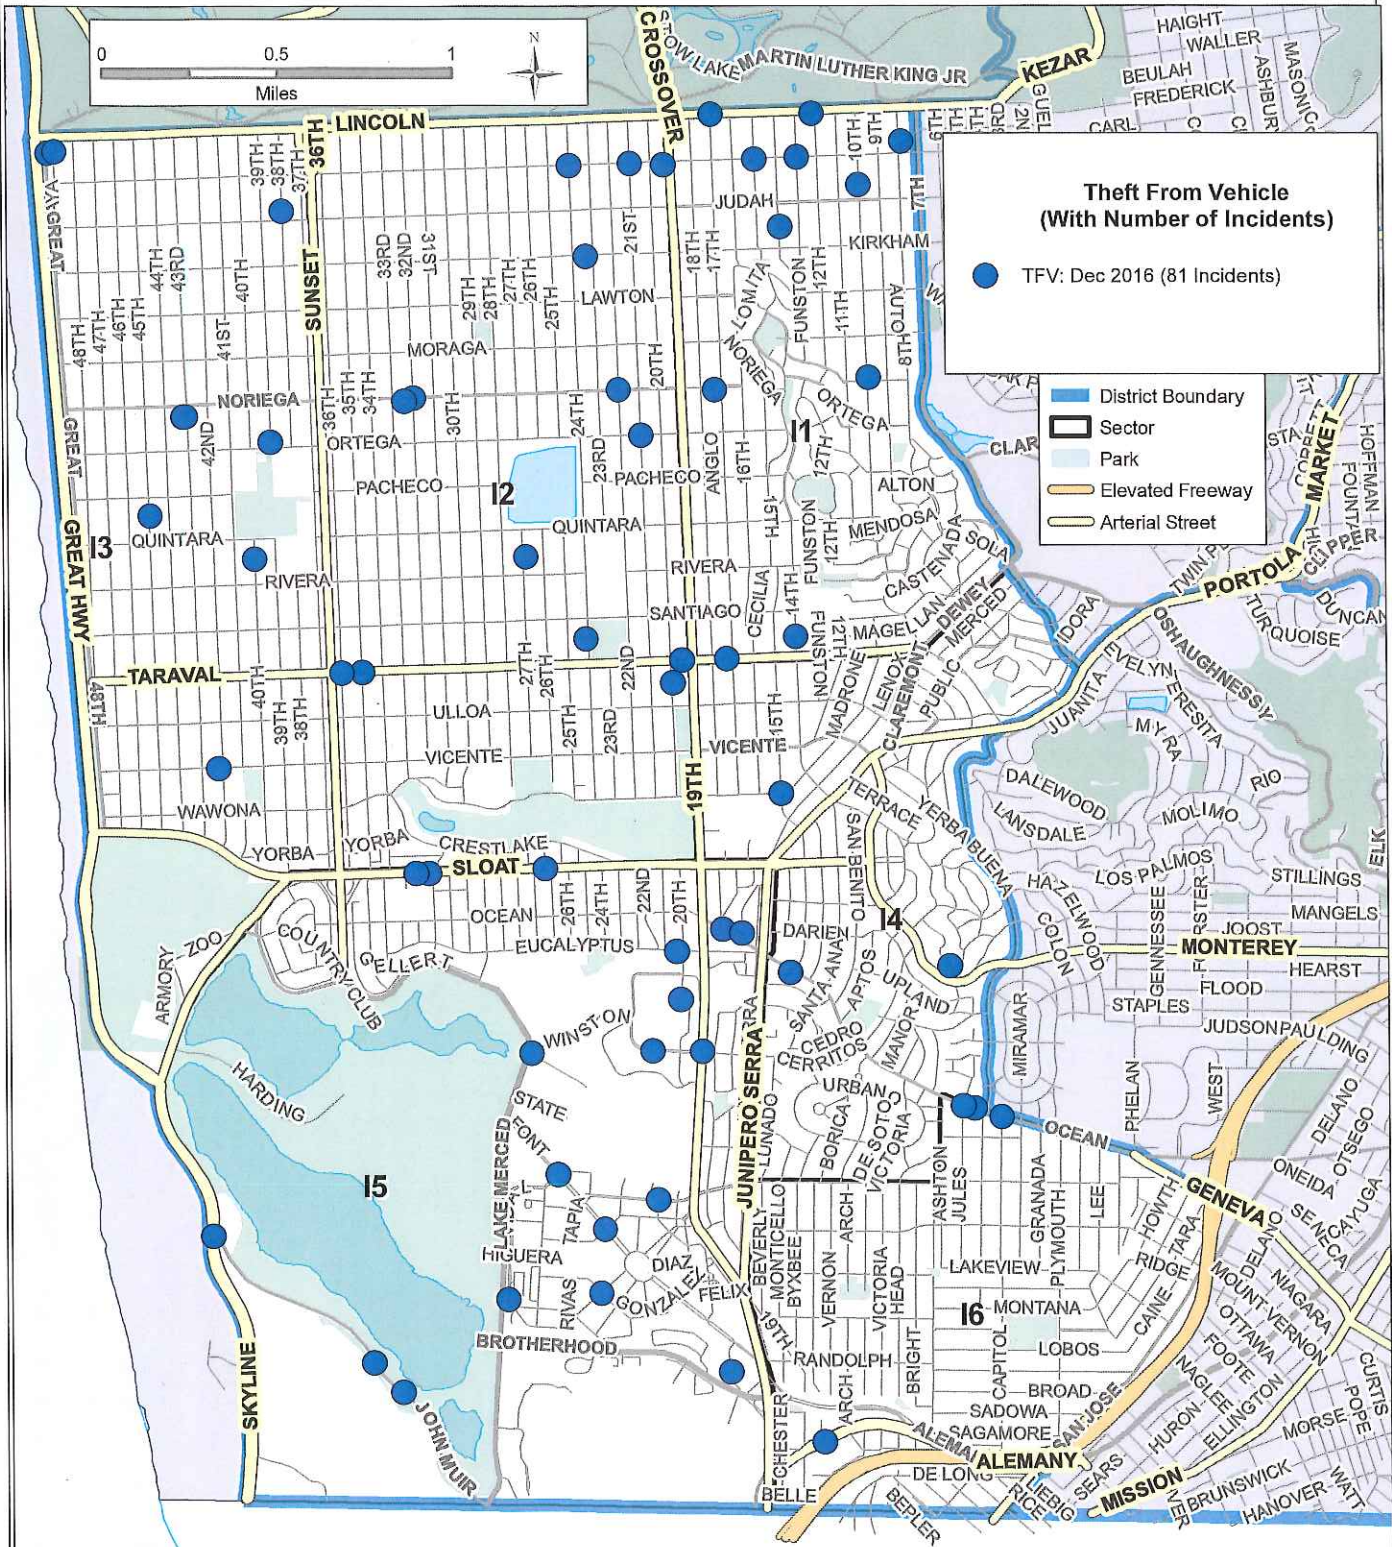

# Theft from Vehicle, Taraval District December 2016 (81 Incidents)

This map accurately reflects the information available in SFPD's CrimeView/CABLE database at the time of preparation.

Prepared by SFPD Crime Analysis Unit, 1/3/2017

# Robbery, Taraval District December 2016 (16 Incidents)

This map accurately reflects the information available in SFPD's CrimeView/CABLE database at the time of preparation.

Prepared by SFPD Crime Analysis Unit, 1/3/2017