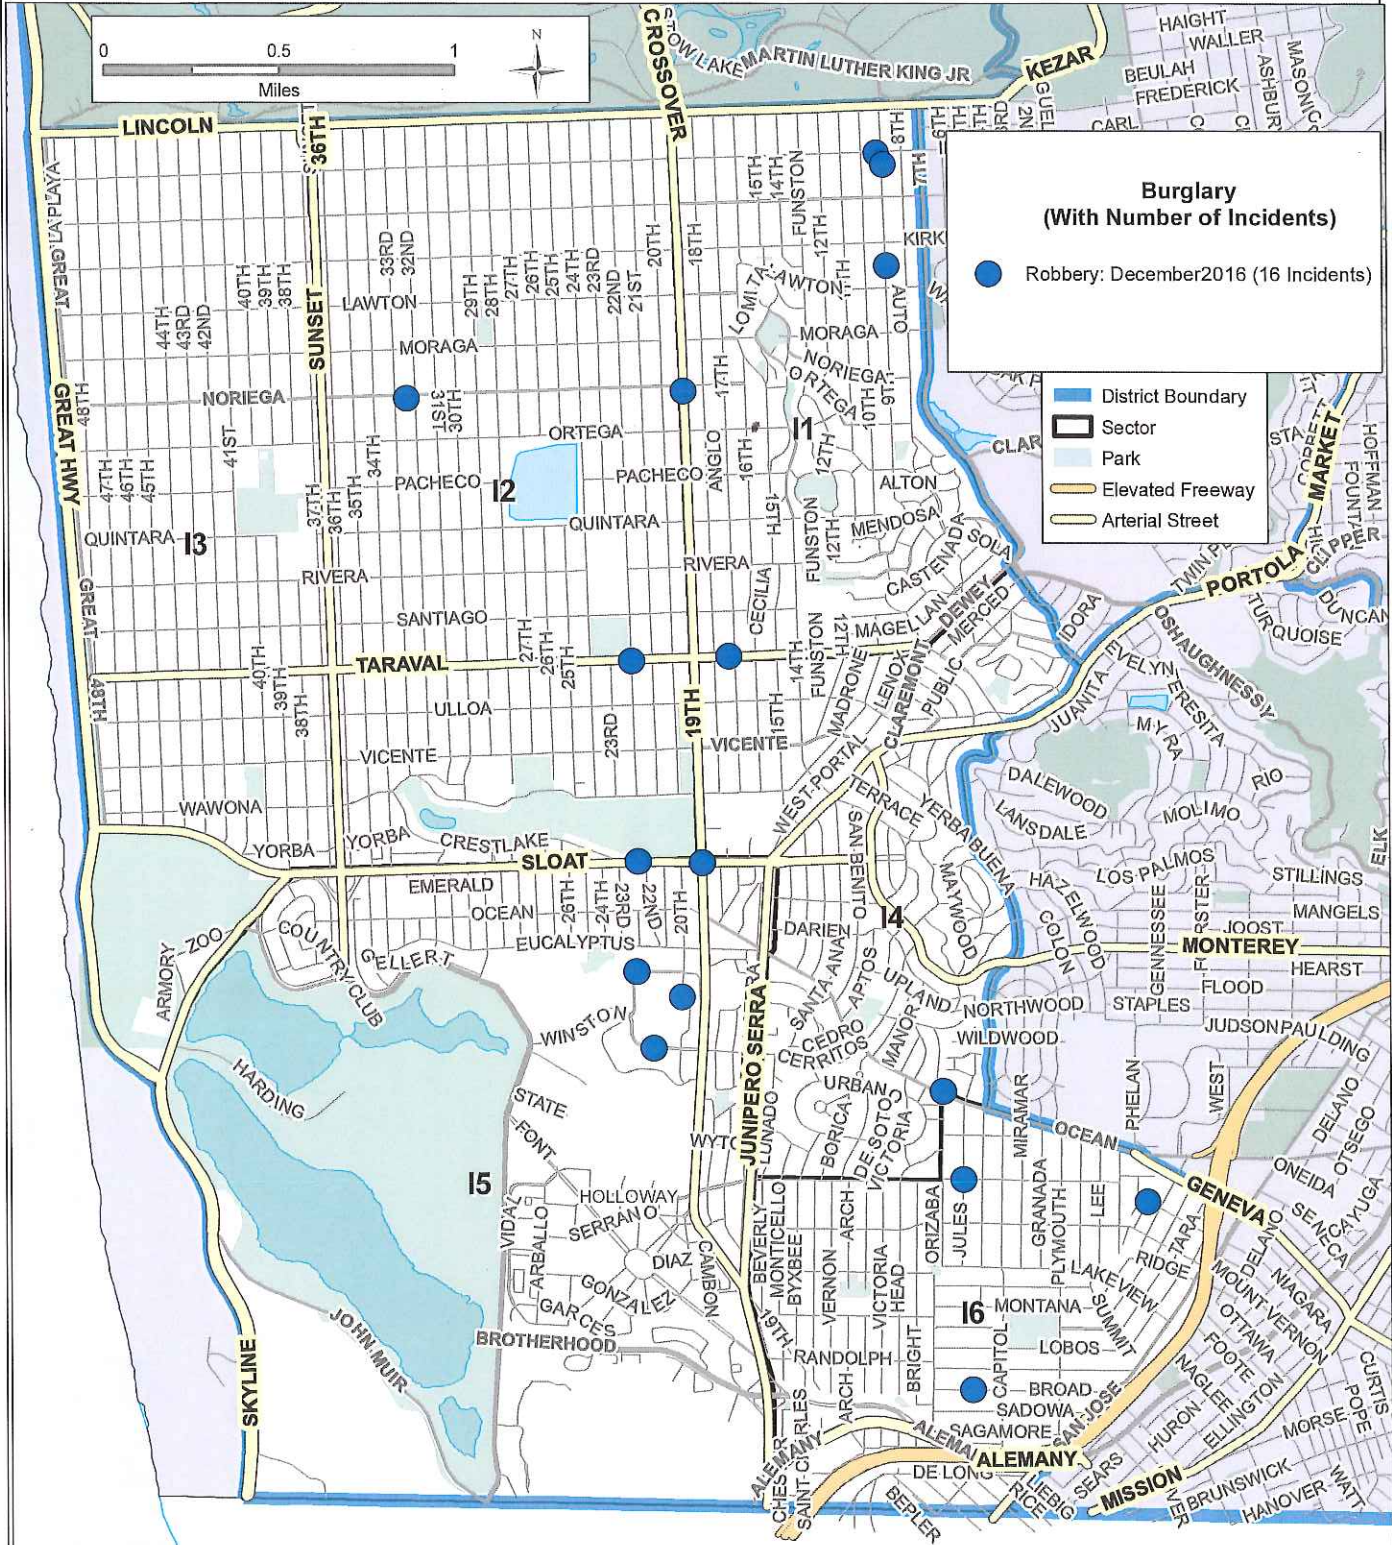

# Theft from Vehicle, Taraval District December 2016 (81 Incidents)

This map accurately reflects the information available in SFPD's CrimeView/CABLE database at the time of preparation.

Prepared by SFPD Crime Analysis Unit, 1/3/2017

# Robbery, Taraval District December 2016 (16 Incidents)

This map accurately reflects the information available in SFPD's CrimeView/CABLE database at the time of preparation.

Prepared by SFPD Crime Analysis Unit, 1/3/2017