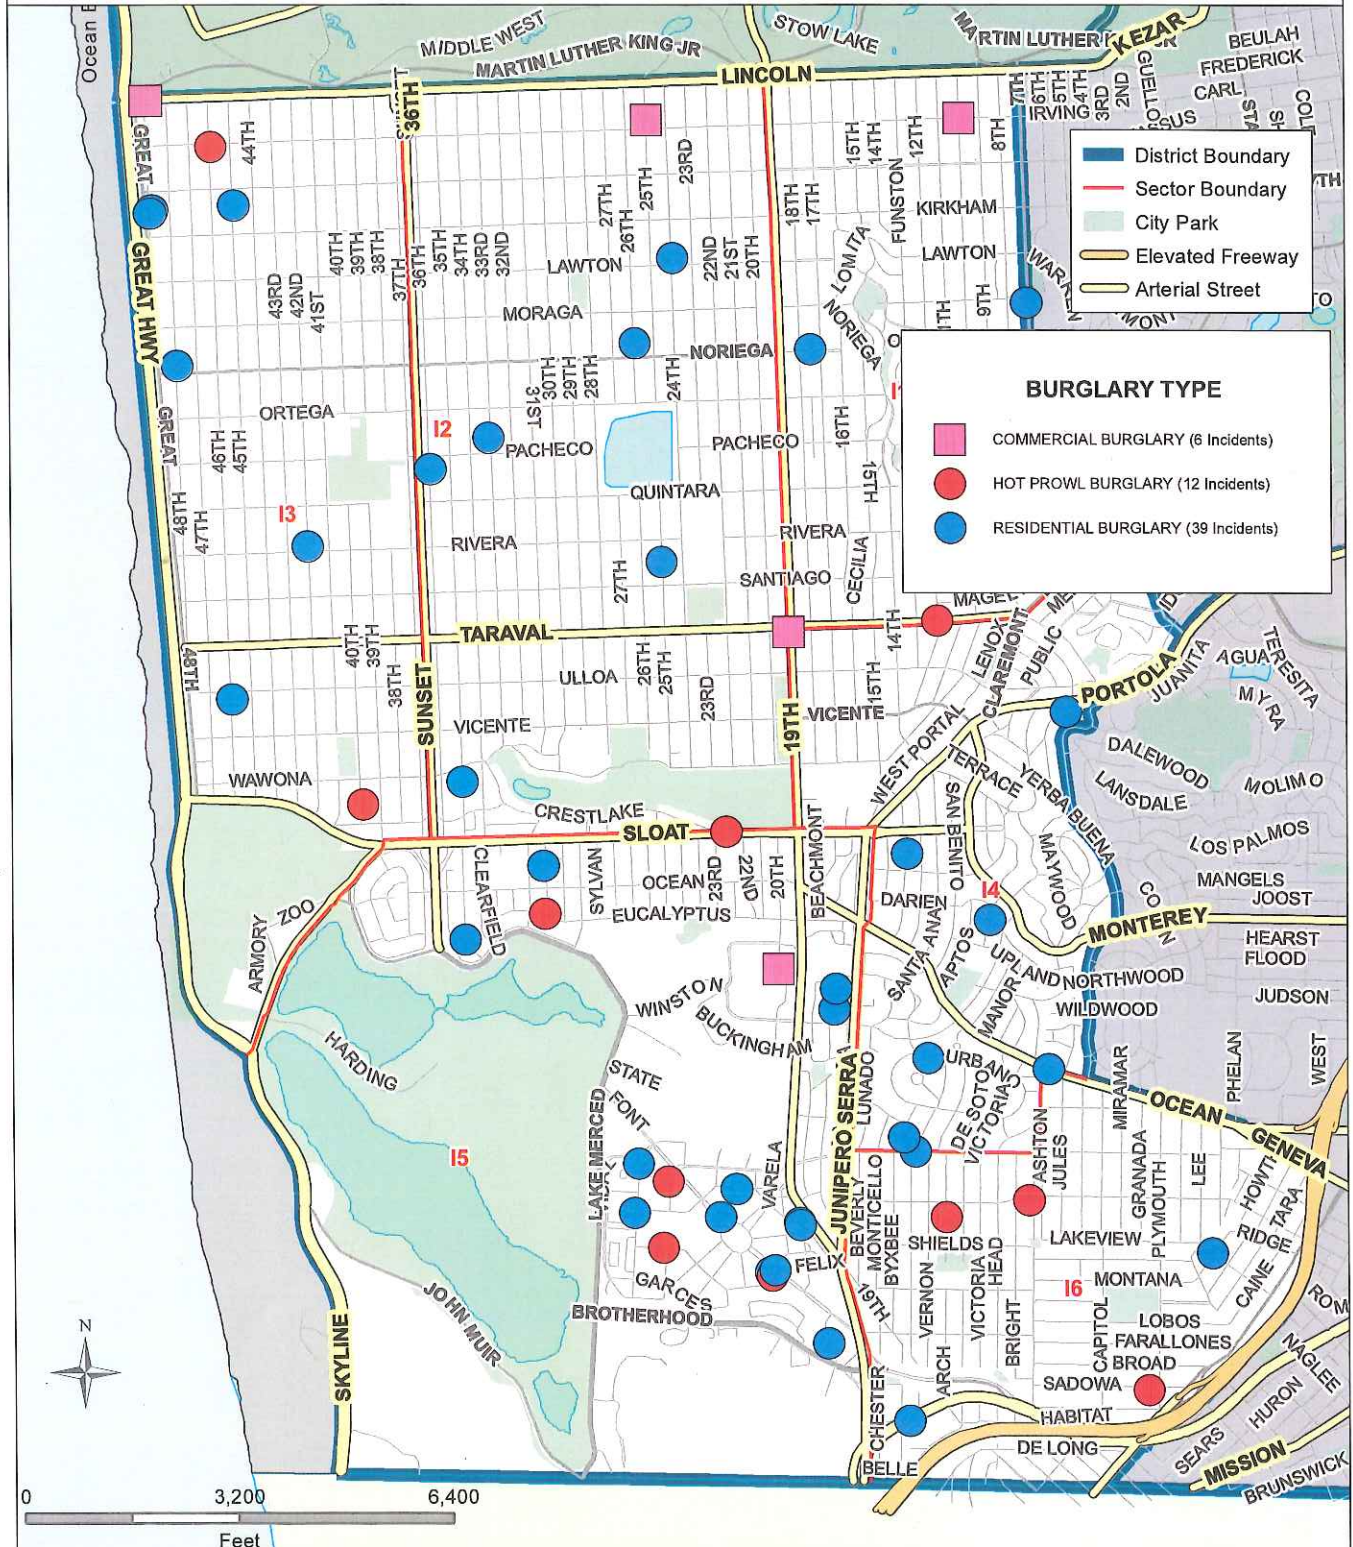

# Burglary, Taraval District

## Mar 1 - Mar 31, 2017

### (57 Incidents)

This map accurately reflects the information available in SFPD's CrimeView/CABLE database at the time of preparation.

**DRAFT MAP,  
FOR INTERNAL USE ONLY**

Prepared by SFPD Crime Analysis Unit, 4/10/2017

# Robbery, Taraval District Mar 1 - Mar 31, 2017 (21 Incidents)

This map accurately reflects the information available in SFPD's CrimeView/CABLE database at the time of preparation.

**DRAFT MAP,  
FOR INTERNAL USE ONLY**