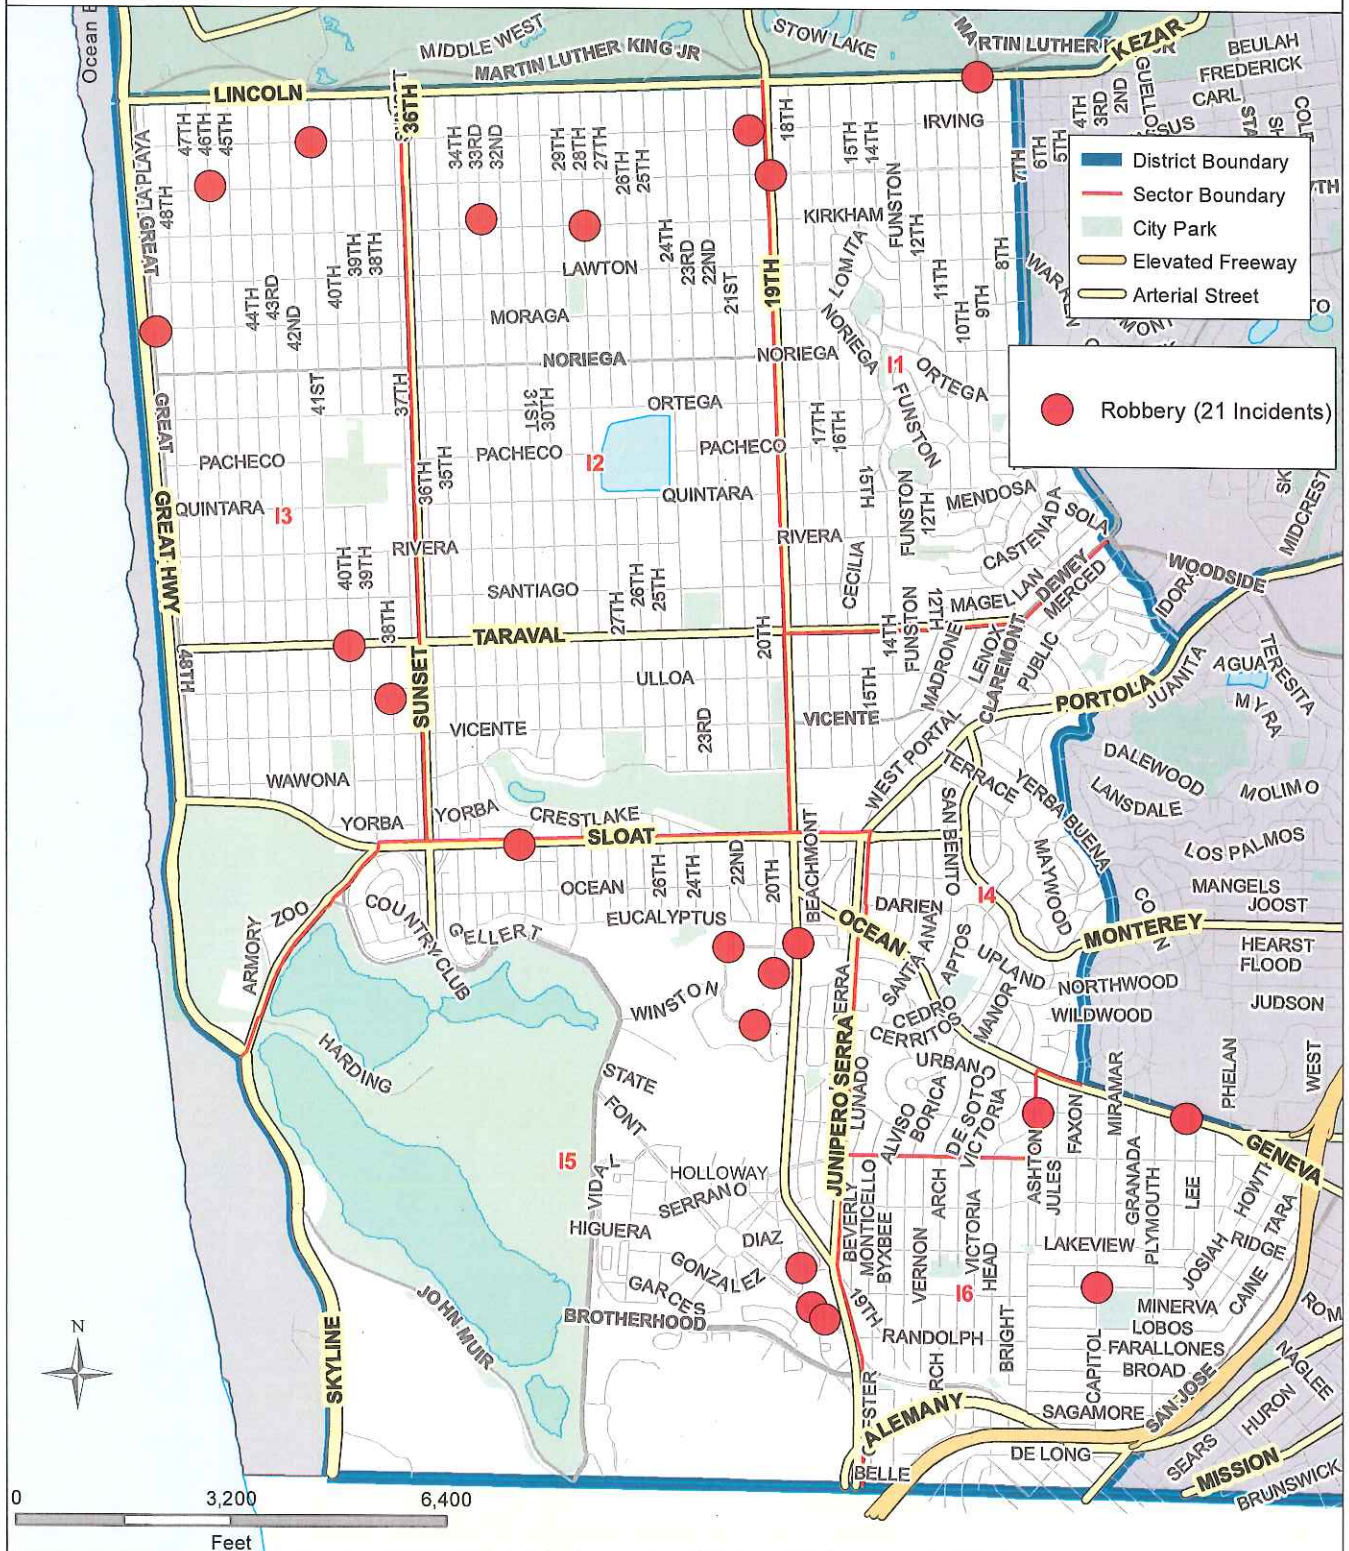

### (57 Incidents)

This map accurately reflects the information available in SFPD's CrimeView/CABLE database at the time of preparation.

**DRAFT MAP,  
FOR INTERNAL USE ONLY**

Prepared by SFPD Crime Analysis Unit, 4/10/2017

# Robbery, Taraval District Mar 1 - Mar 31, 2017 (21 Incidents)

This map accurately reflects the information available in SFPD's CrimeView/CABLE database at the time of preparation.

**DRAFT MAP,  
FOR INTERNAL USE ONLY**