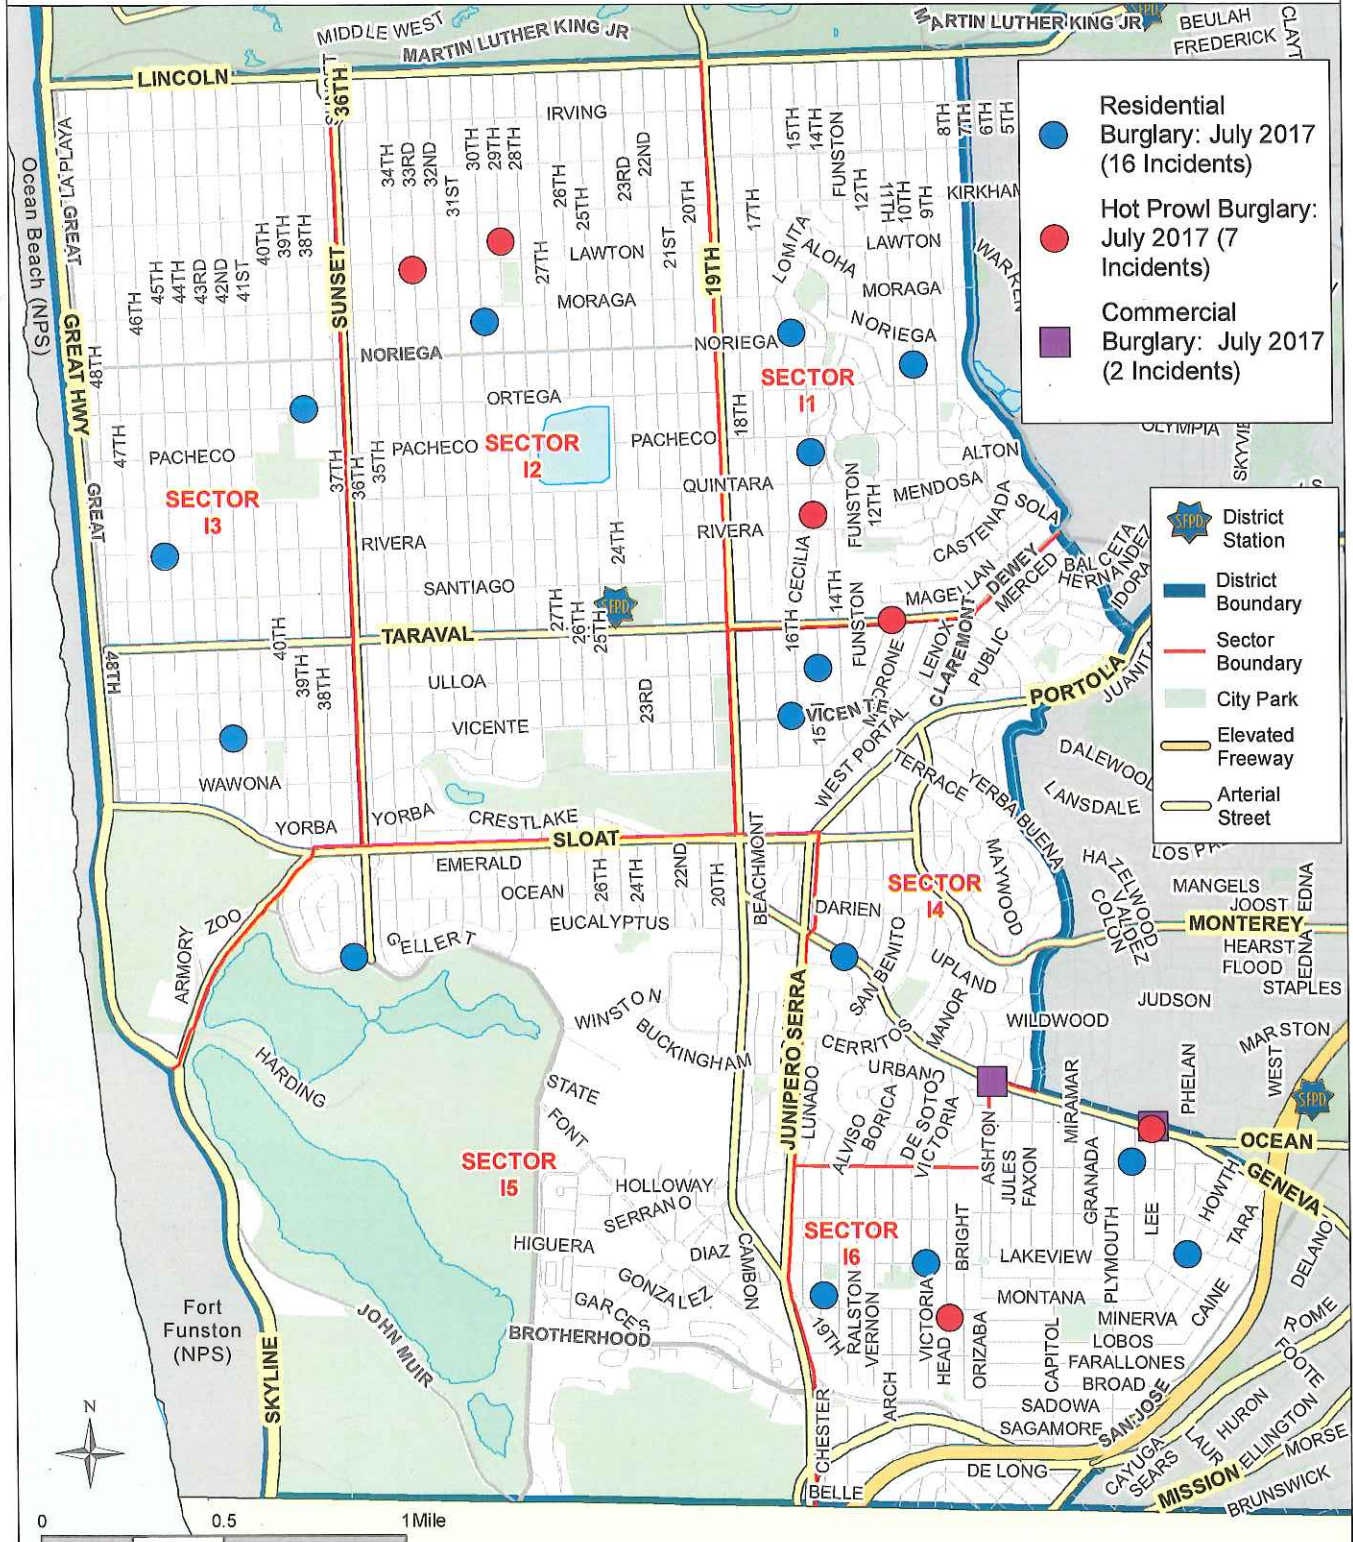

Robbery, Taraval District July 2017 (21 Incidents)

This map accurately reflects the information available in SFPD's CrimeView/CABLE database at the time of preparation.

**DRAFT MAP,
FOR INTERNAL USE ONLY**

Prepared by SFPD
Crime Analysis Unit, 8/7/2017

Burglary, Taraval District July 2017 (25 Incidents)

This map accurately reflects the information available in SFPD's CrimeView/CABLE database at the time of preparation.

**DRAFT MAP,
FOR INTERNAL USE ONLY**

Prepared by SFPD
Crime Analysis Unit, 8/7/2017

Theft from Vehicle, Taraval District

July 1 - 31, 2017

(148 Incidents)

This map accurately reflects the information available in SFPD's CrimeView/CABLE database at the time of preparation.

**DRAFT MAP,
FOR INTERNAL USE ONLY**

Prepared by SFPD
Crime Analysis Unit, 8/7/2017