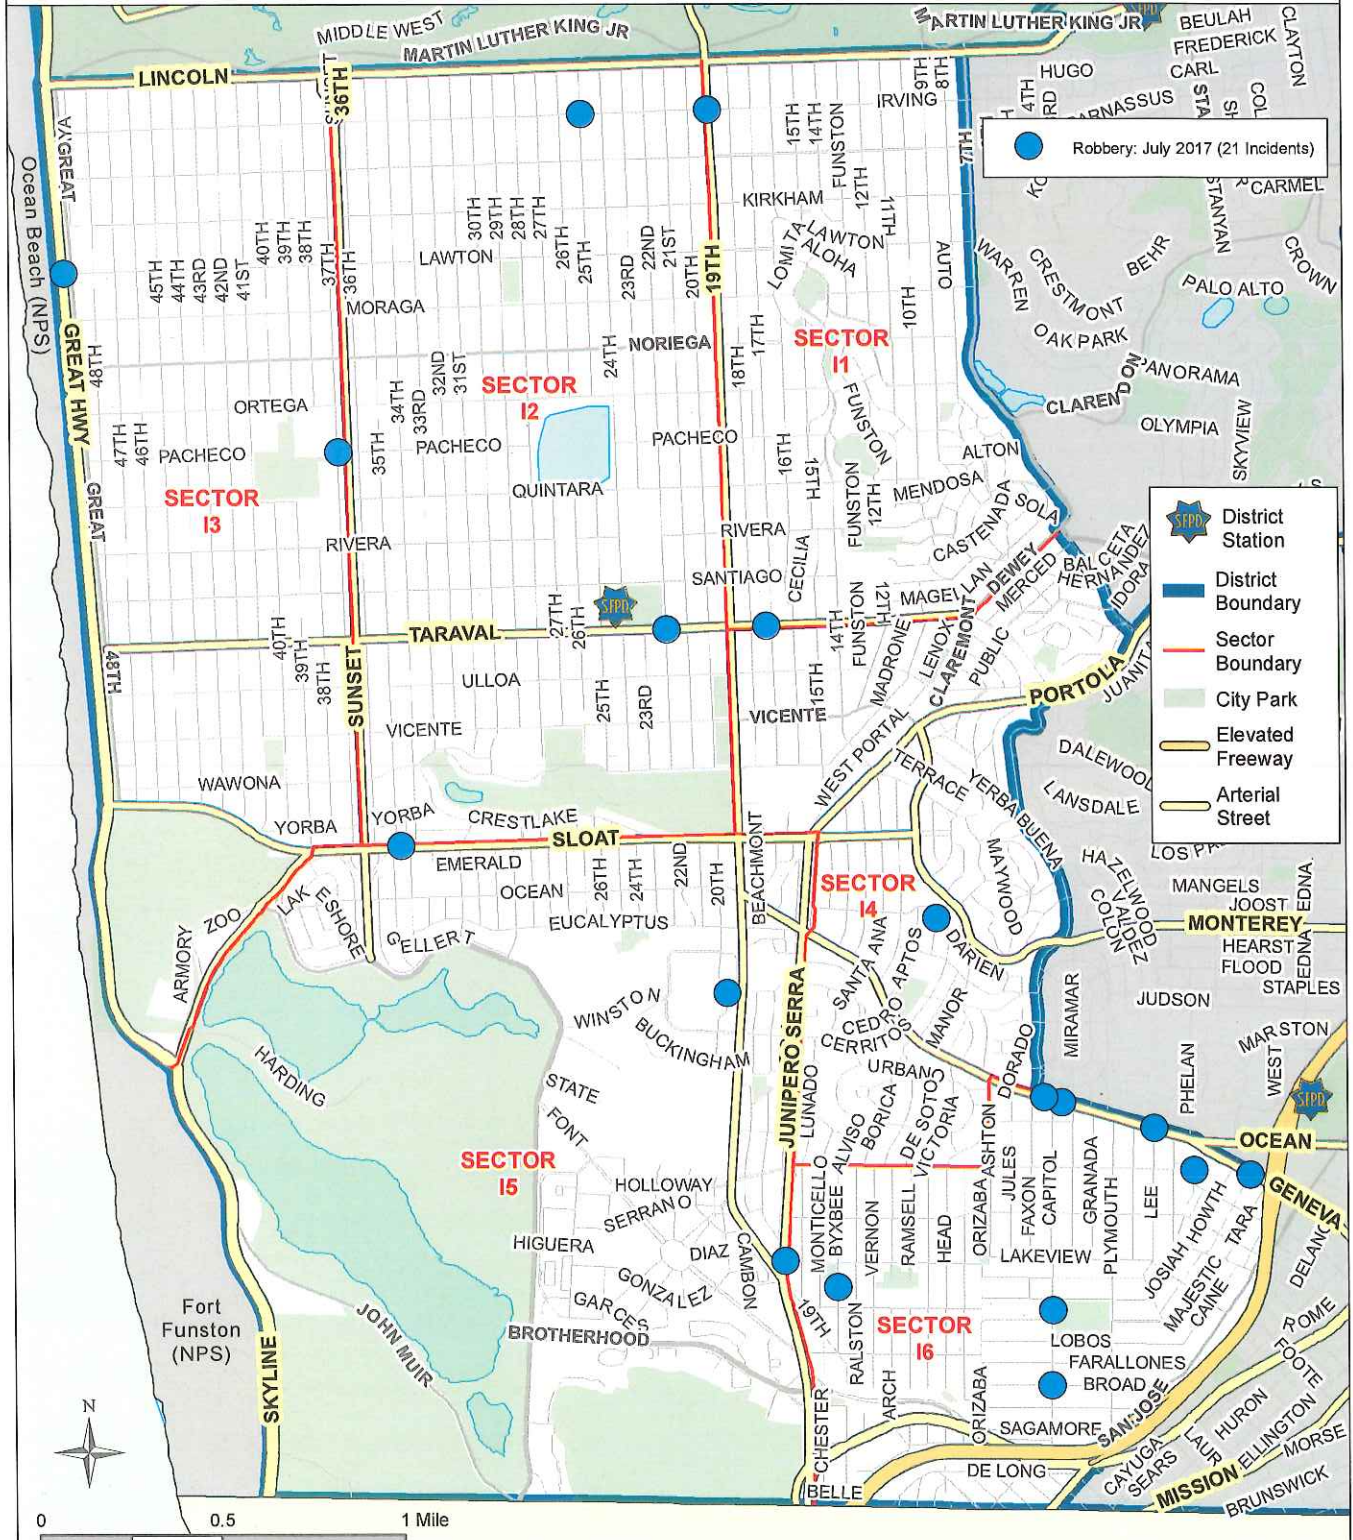

Robbery, Taraval District July 2017 (21 Incidents)

This map accurately reflects the information available in SFPD's CrimeView/CABLE database at the time of preparation.

**DRAFT MAP,
FOR INTERNAL USE ONLY**

Prepared by SFPD
Crime Analysis Unit, 8/7/2017

Burglary, Taraval District July 2017 (25 Incidents)

This map accurately reflects the information available in SFPD's CrimeView/CABLE database at the time of preparation.

**DRAFT MAP,
FOR INTERNAL USE ONLY**

Prepared by SFPD
Crime Analysis Unit, 8/7/2017

Theft from Vehicle, Taraval District

July 1 - 31, 2017

(148 Incidents)

This map accurately reflects the information available in SFPD's CrimeView/CABLE database at the time of preparation.

**DRAFT MAP,
FOR INTERNAL USE ONLY**

Prepared by SFPD
Crime Analysis Unit, 8/7/2017