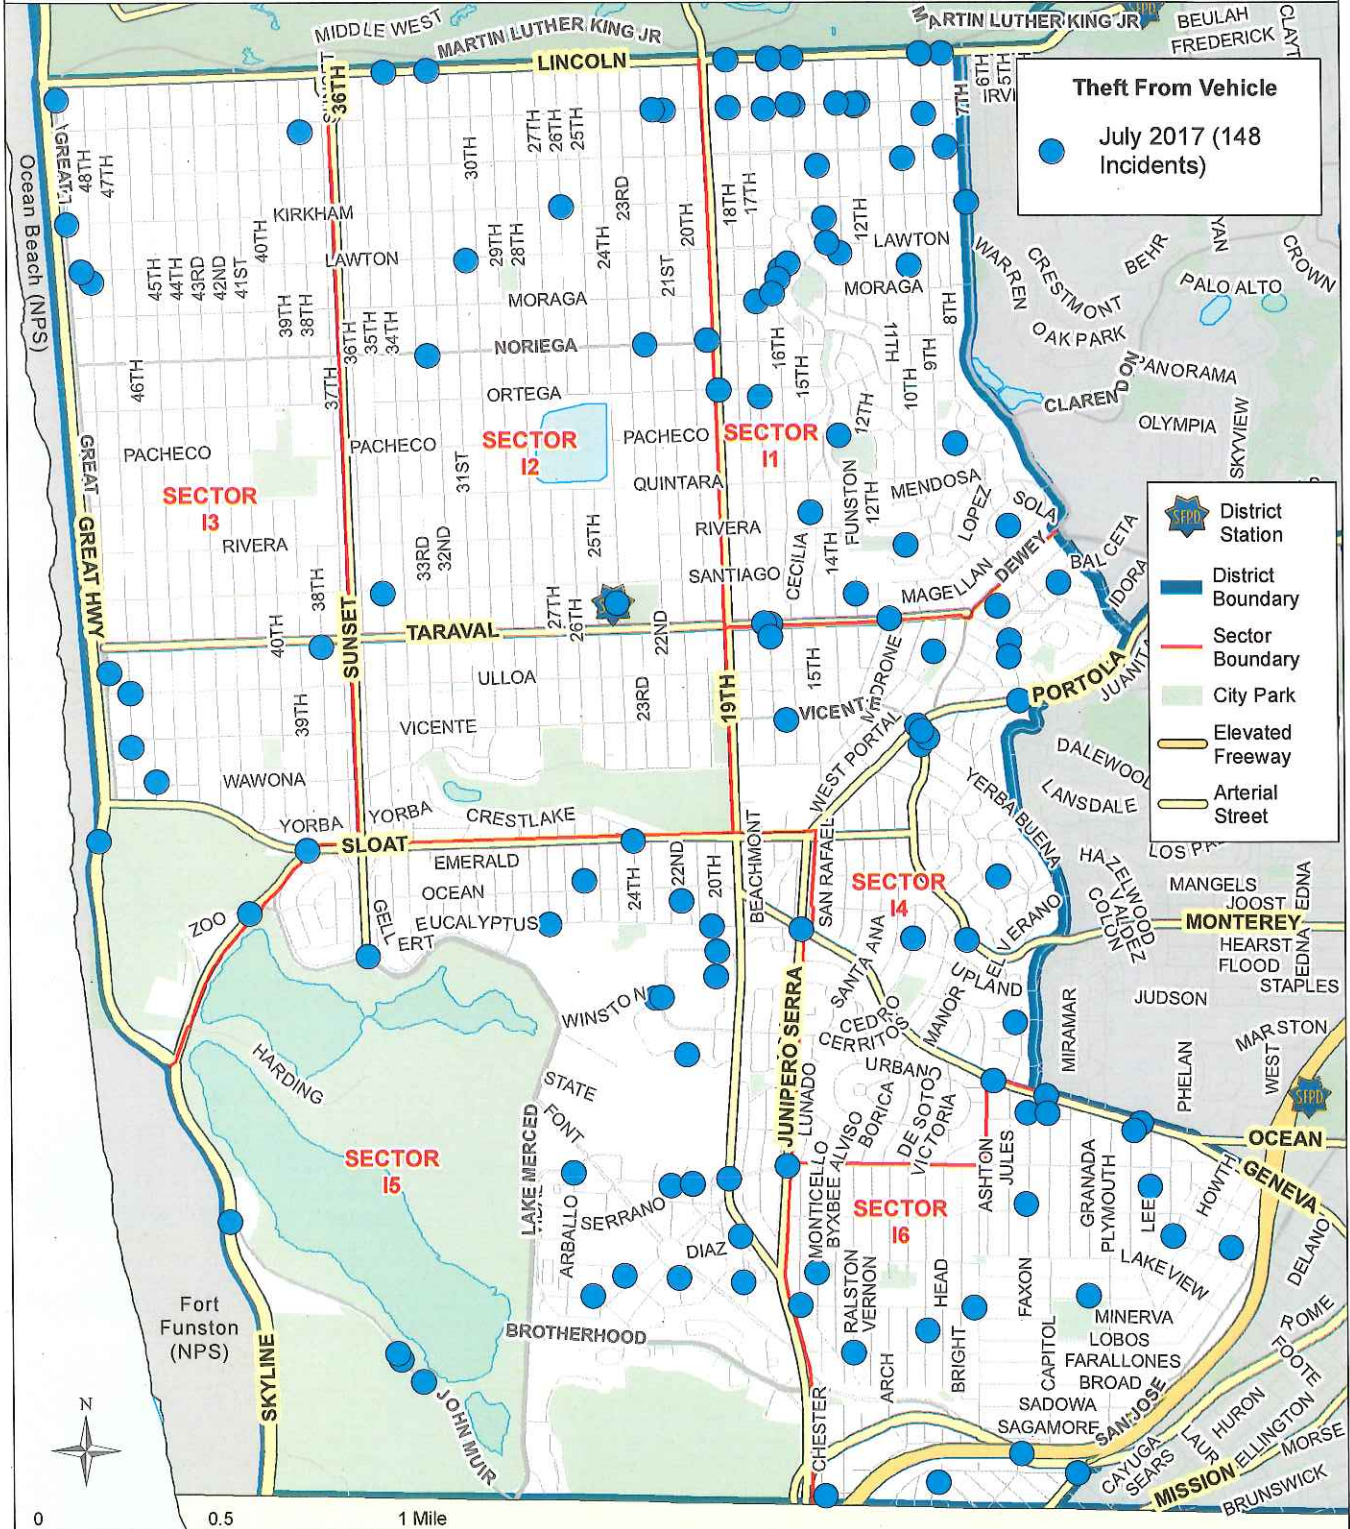

Robbery, Taraval District July 2017 (21 Incidents)

This map accurately reflects the information available in SFPD's CrimeView/CABLE database at the time of preparation.

**DRAFT MAP,
FOR INTERNAL USE ONLY**

Prepared by SFPD
Crime Analysis Unit, 8/7/2017

Burglary, Taraval District July 2017 (25 Incidents)

This map accurately reflects the information available in SFPD's CrimeView/CABLE database at the time of preparation.

**DRAFT MAP,
FOR INTERNAL USE ONLY**

Prepared by SFPD
Crime Analysis Unit, 8/7/2017

Theft from Vehicle, Taraval District

July 1 - 31, 2017

(148 Incidents)

This map accurately reflects the information available in SFPD's CrimeView/CABLE database at the time of preparation.

**DRAFT MAP,
FOR INTERNAL USE ONLY**

Prepared by SFPD
Crime Analysis Unit, 8/7/2017