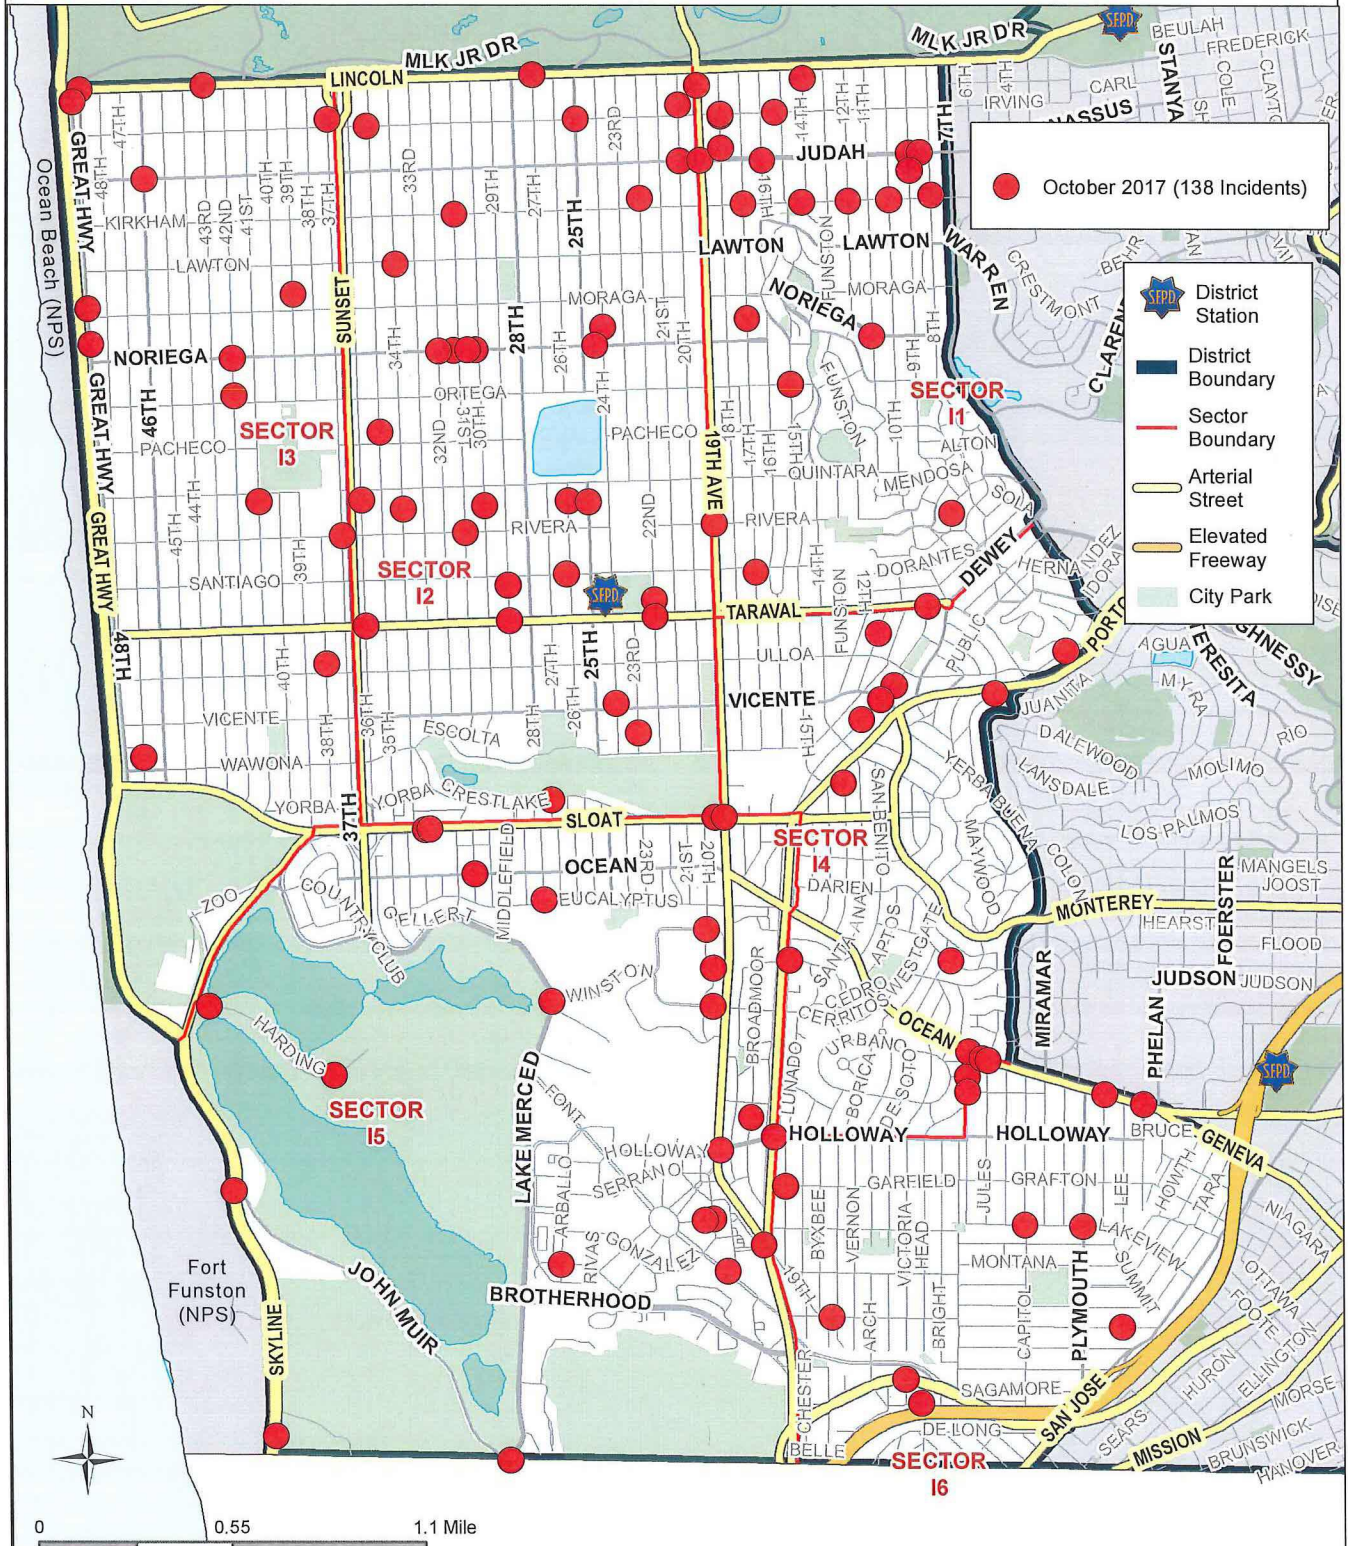

Robbery, Taraval District October 2017 (12 Incidents)

This map accurately reflects the information available in SFPD's CrimeView/CABLE database at the time of preparation.

**DRAFT MAP,
FOR INTERNAL USE ONLY**

Prepared by SFPD
Crime Analysis Unit, 11/20/2017

Burglary, Taraval District October 2017 (40 Incidents)

This map accurately reflects the information available in SFPD's CrimeView/CABLE database at the time of preparation.

**DRAFT MAP,
FOR INTERNAL USE ONLY**

Prepared by SFPD
Crime Analysis Unit, 11/20/2017

Taraval District Theft From Vehicle, Oct 2017 (138 Incidents)

This map accurately reflects the information available in SFPD's CrimeView/CABLE database at the time of preparation.

**DRAFT MAP,
FOR INTERNAL USE ONLY**

Prepared by SFPD
Crime Analysis Unit, 11/20/2017