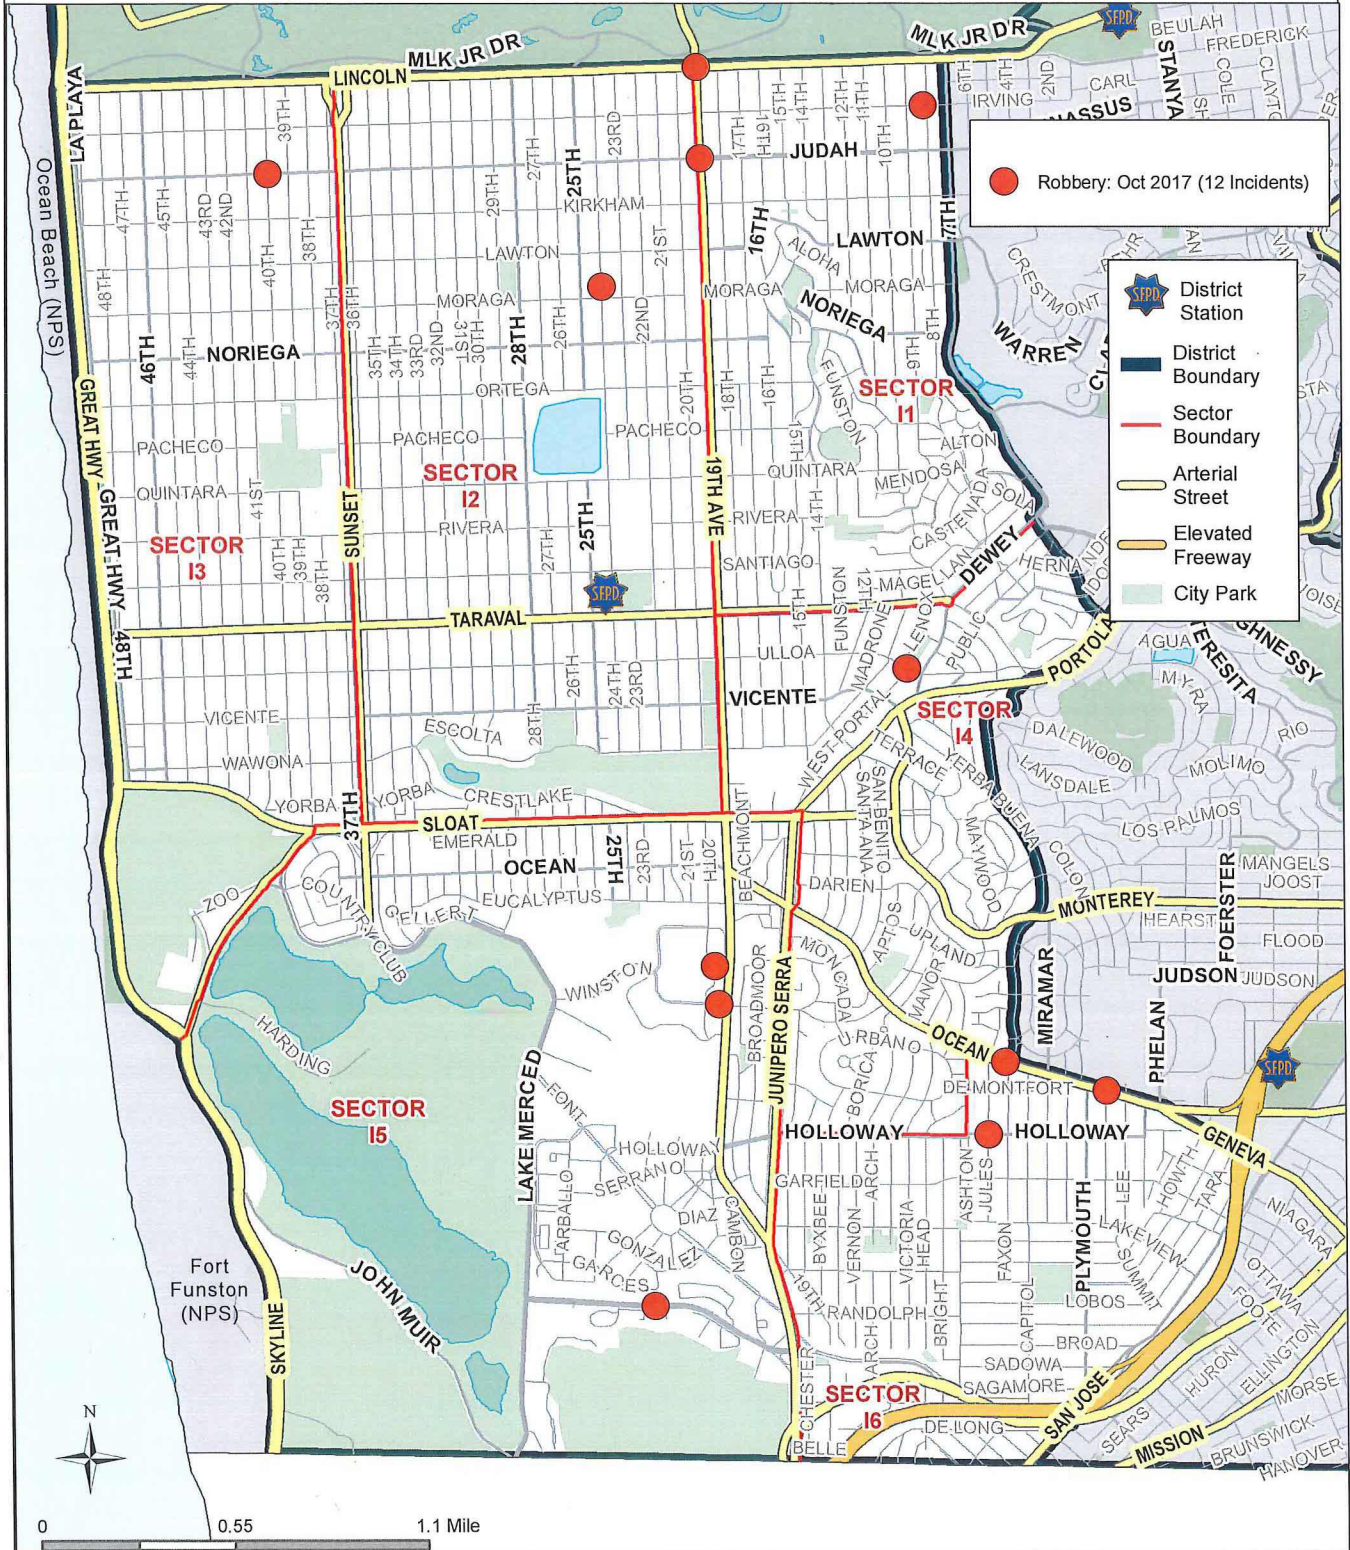

Robbery, Taraval District October 2017 (12 Incidents)

This map accurately reflects the information available in SFPD's CrimeView/CABLE database at the time of preparation.

**DRAFT MAP,
FOR INTERNAL USE ONLY**

Prepared by SFPD
Crime Analysis Unit, 11/20/2017

Burglary, Taraval District October 2017 (40 Incidents)

This map accurately reflects the information available in SFPD's CrimeView/CABLE database at the time of preparation.

**DRAFT MAP,
FOR INTERNAL USE ONLY**

Prepared by SFPD
Crime Analysis Unit, 11/20/2017

Taraval District Theft From Vehicle, Oct 2017 (138 Incidents)

This map accurately reflects the information available in SFPD's CrimeView/CABLE database at the time of preparation.

**DRAFT MAP,
FOR INTERNAL USE ONLY**

Prepared by SFPD
Crime Analysis Unit, 11/20/2017