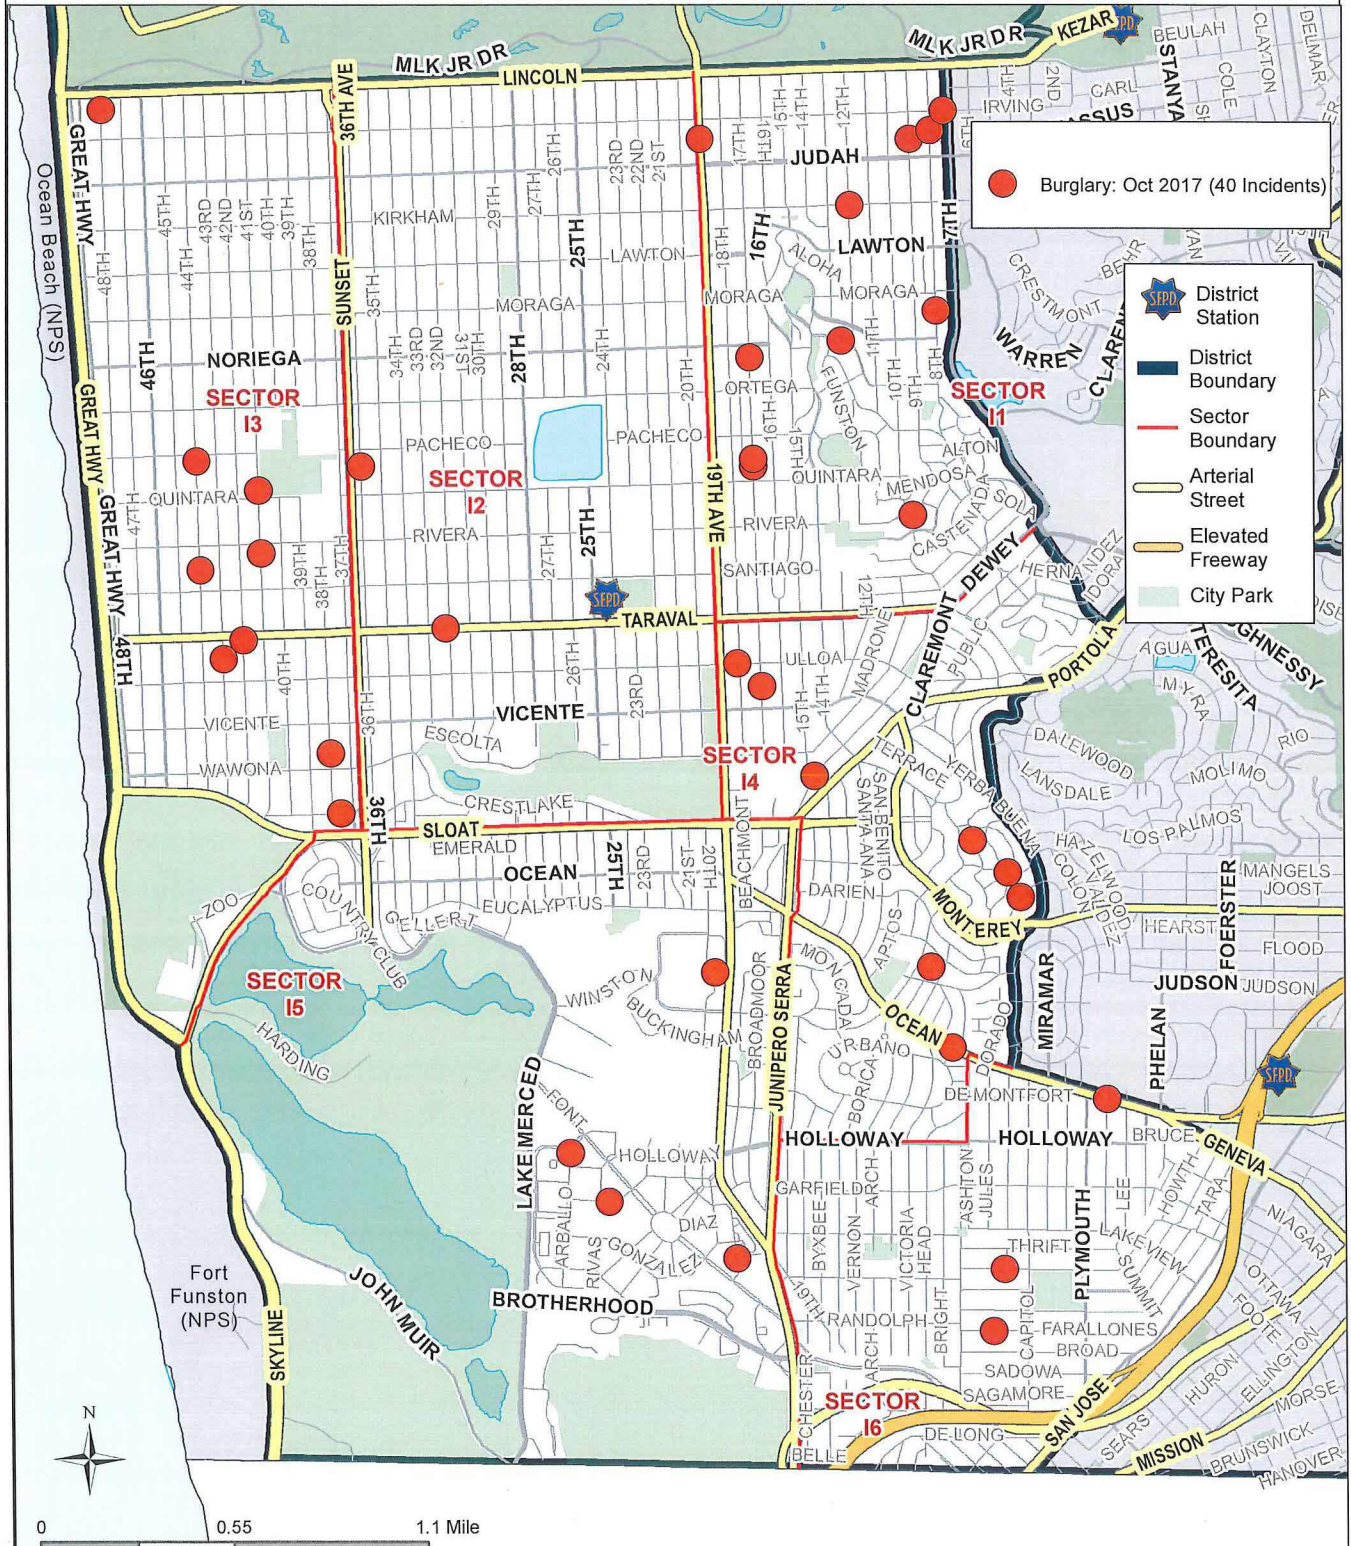

Robbery, Taraval District October 2017 (12 Incidents)

This map accurately reflects the information available in SFPD's CrimeView/CABLE database at the time of preparation.

**DRAFT MAP,
FOR INTERNAL USE ONLY**

Prepared by SFPD
Crime Analysis Unit, 11/20/2017

Burglary, Taraval District October 2017 (40 Incidents)

This map accurately reflects the information available in SFPD's CrimeView/CABLE database at the time of preparation.

**DRAFT MAP,
FOR INTERNAL USE ONLY**

Prepared by SFPD
Crime Analysis Unit, 11/20/2017

Taraval District Theft From Vehicle, Oct 2017 (138 Incidents)

This map accurately reflects the information available in SFPD's CrimeView/CABLE database at the time of preparation.

**DRAFT MAP,
FOR INTERNAL USE ONLY**

Prepared by SFPD
Crime Analysis Unit, 11/20/2017