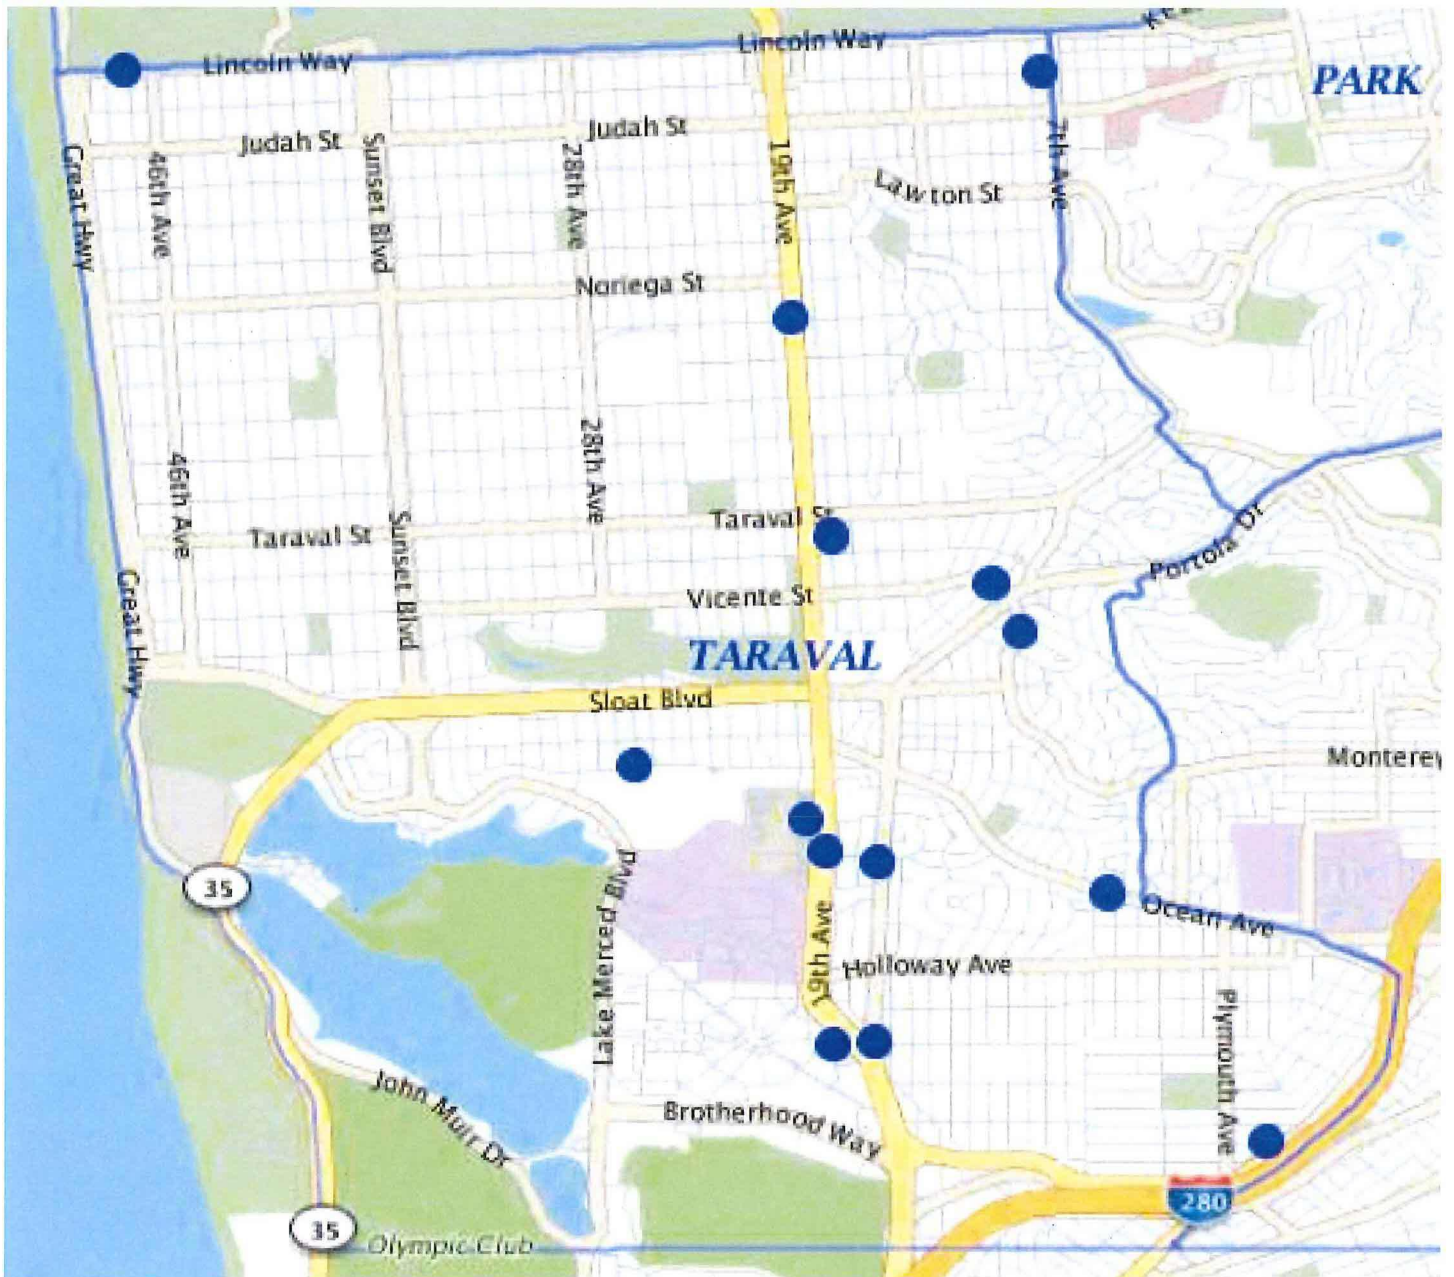

TARAVAL STATION

Auto Burglaries 04/01/18 – 04/30/18

Auto Burglaries	100
	100

*Note: The map accurately reflects the information available at the time of preparation. Numbers may or may not change as more information becomes available.

TARAVAL STATION

Robbery 04/01/18 – 04/30/18

ROBBERY	Firearm	2
	Knife or Cutting Instrument	0
	Other Dangerous Weapon	0
	Strongarm (no weapon)	12
		14

*Note: The map accurately reflects the information available at the time of preparation. Numbers may or may not change as more information becomes available.

TARAVAL STATION

Burglary 04/01/18 – 04/30/18

BURGLARY	Attempted Forcible Entry	2
	Forcible Entry	12
	Unlawful Entry - No force	21
		35

*Note: The map accurately reflects the information available at the time of preparation. Numbers may or may not change as more information becomes available.