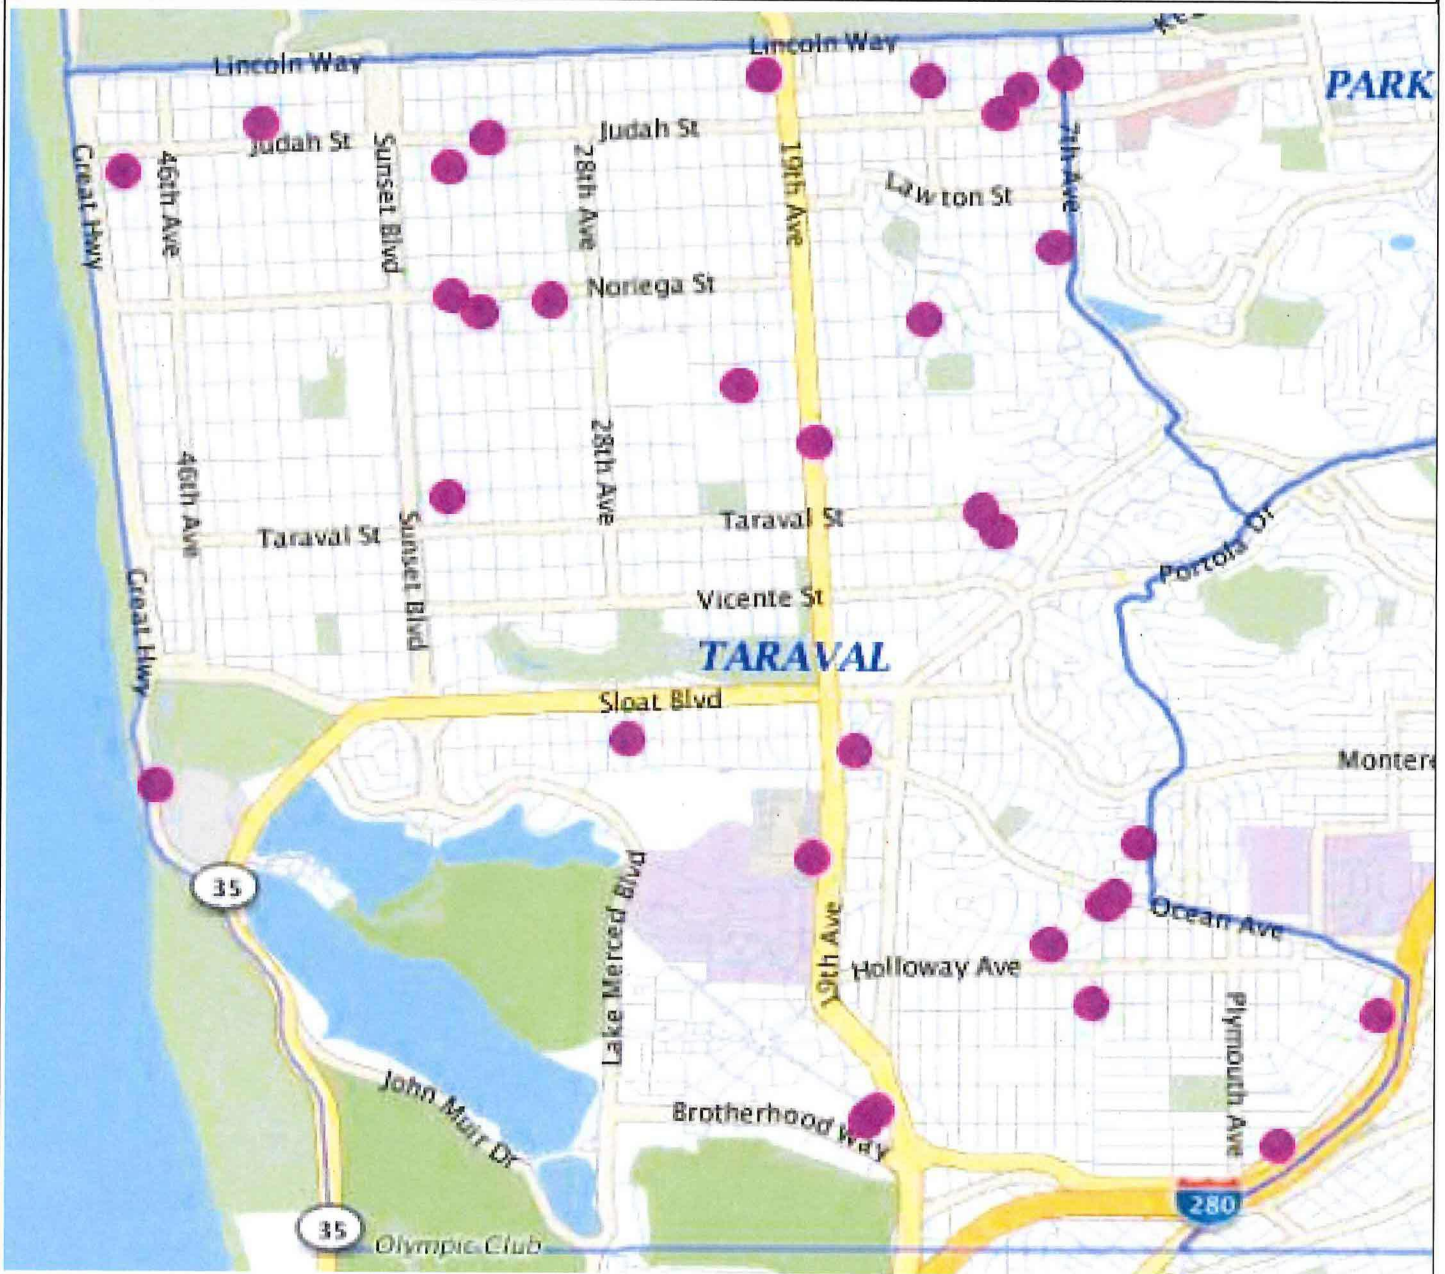

TARAVAL STATION

Auto Burglaries 04/01/18 – 04/30/18

Auto Burglaries	100
	100

*Note: The map accurately reflects the information available at the time of preparation. Numbers may or may not change as more information becomes available.

TARAVAL STATION

Robbery 04/01/18 – 04/30/18

ROBBERY	Firearm	2
	Knife or Cutting Instrument	0
	Other Dangerous Weapon	0
	Strongarm (no weapon)	12
		14

*Note: The map accurately reflects the information available at the time of preparation. Numbers may or may not change as more information becomes available.

TARAVAL STATION

Burglary 04/01/18 – 04/30/18

BURGLARY	Attempted Forcible Entry	2
	Forcible Entry	12
	Unlawful Entry - No force	21
		35

*Note: The map accurately reflects the information available at the time of preparation. Numbers may or may not change as more information becomes available.