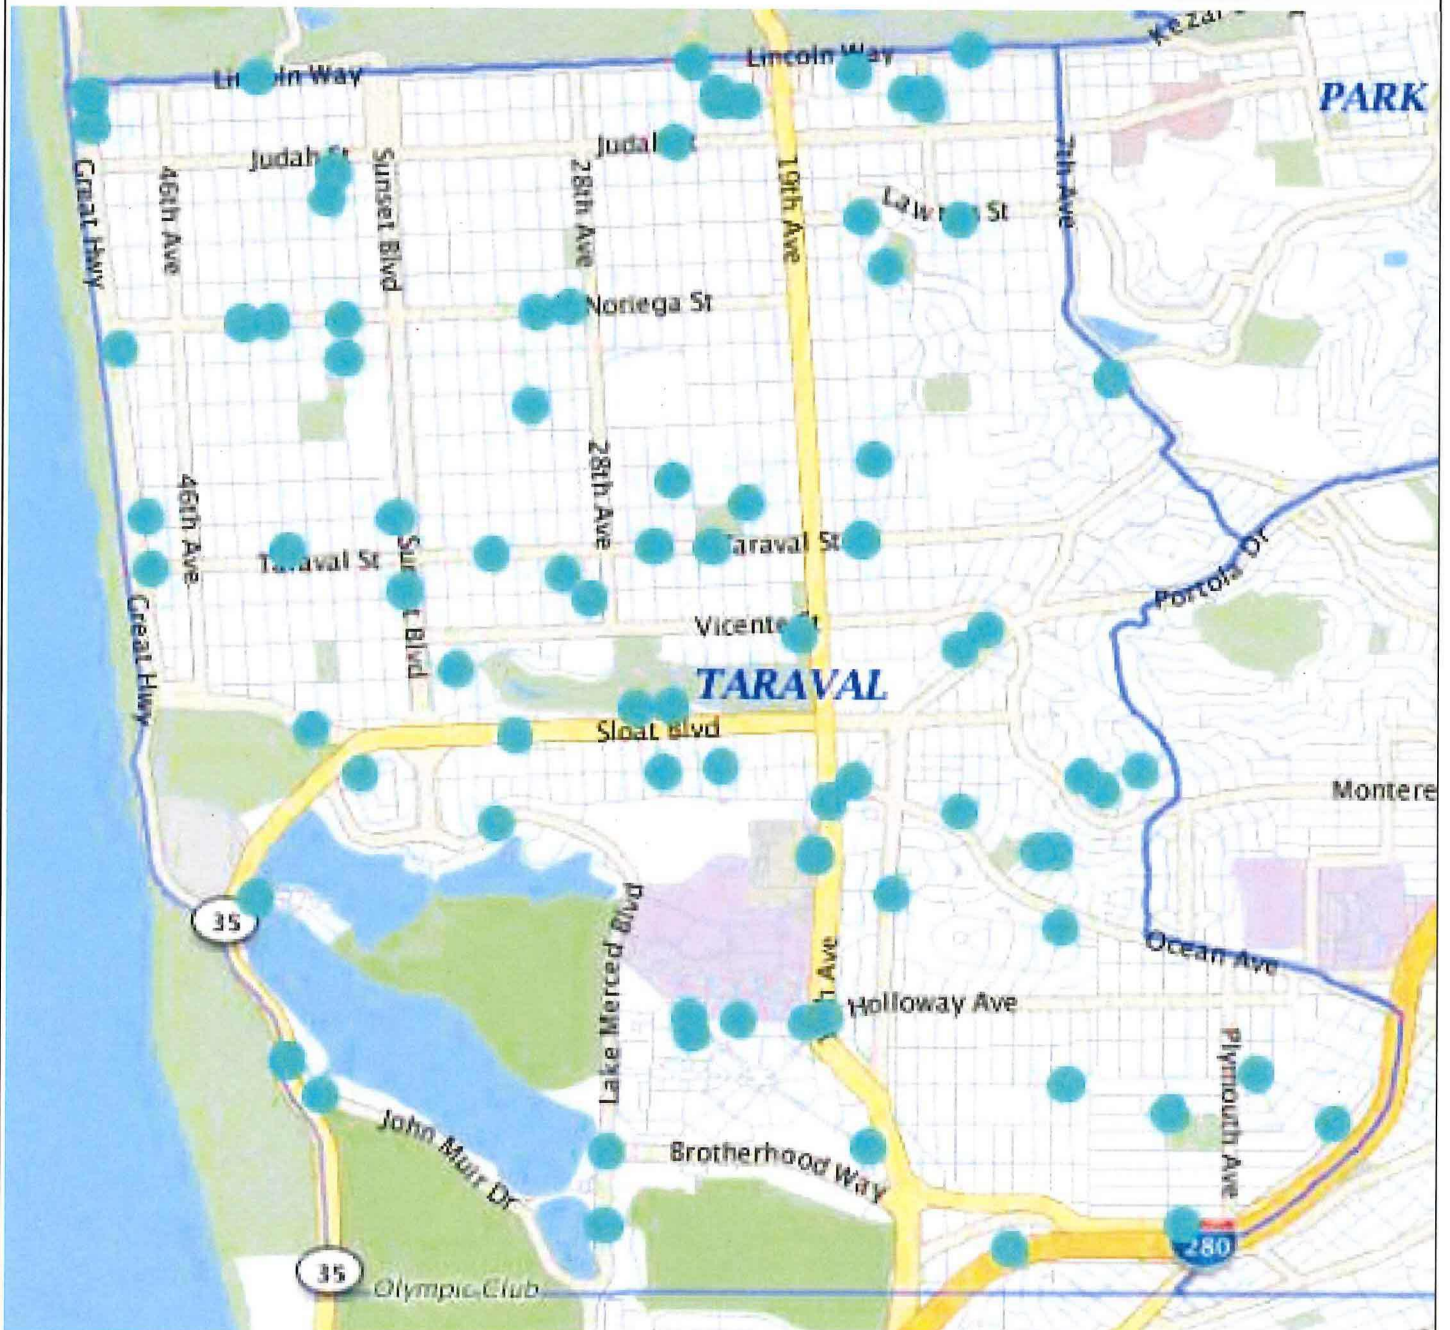

TARAVAL STATION

Auto Burglaries 04/01/18 – 04/30/18

Auto Burglaries	100
	100

*Note: The map accurately reflects the information available at the time of preparation. Numbers may or may not change as more information becomes available.

TARAVAL STATION

Robbery 04/01/18 – 04/30/18

ROBBERY	Firearm	2
	Knife or Cutting Instrument	0
	Other Dangerous Weapon	0
	Strongarm (no weapon)	12
		14

*Note: The map accurately reflects the information available at the time of preparation. Numbers may or may not change as more information becomes available.

TARAVAL STATION

Burglary 04/01/18 – 04/30/18

BURGLARY	Attempted Forcible Entry	2
	Forcible Entry	12
	Unlawful Entry - No force	21
		35

*Note: The map accurately reflects the information available at the time of preparation. Numbers may or may not change as more information becomes available.