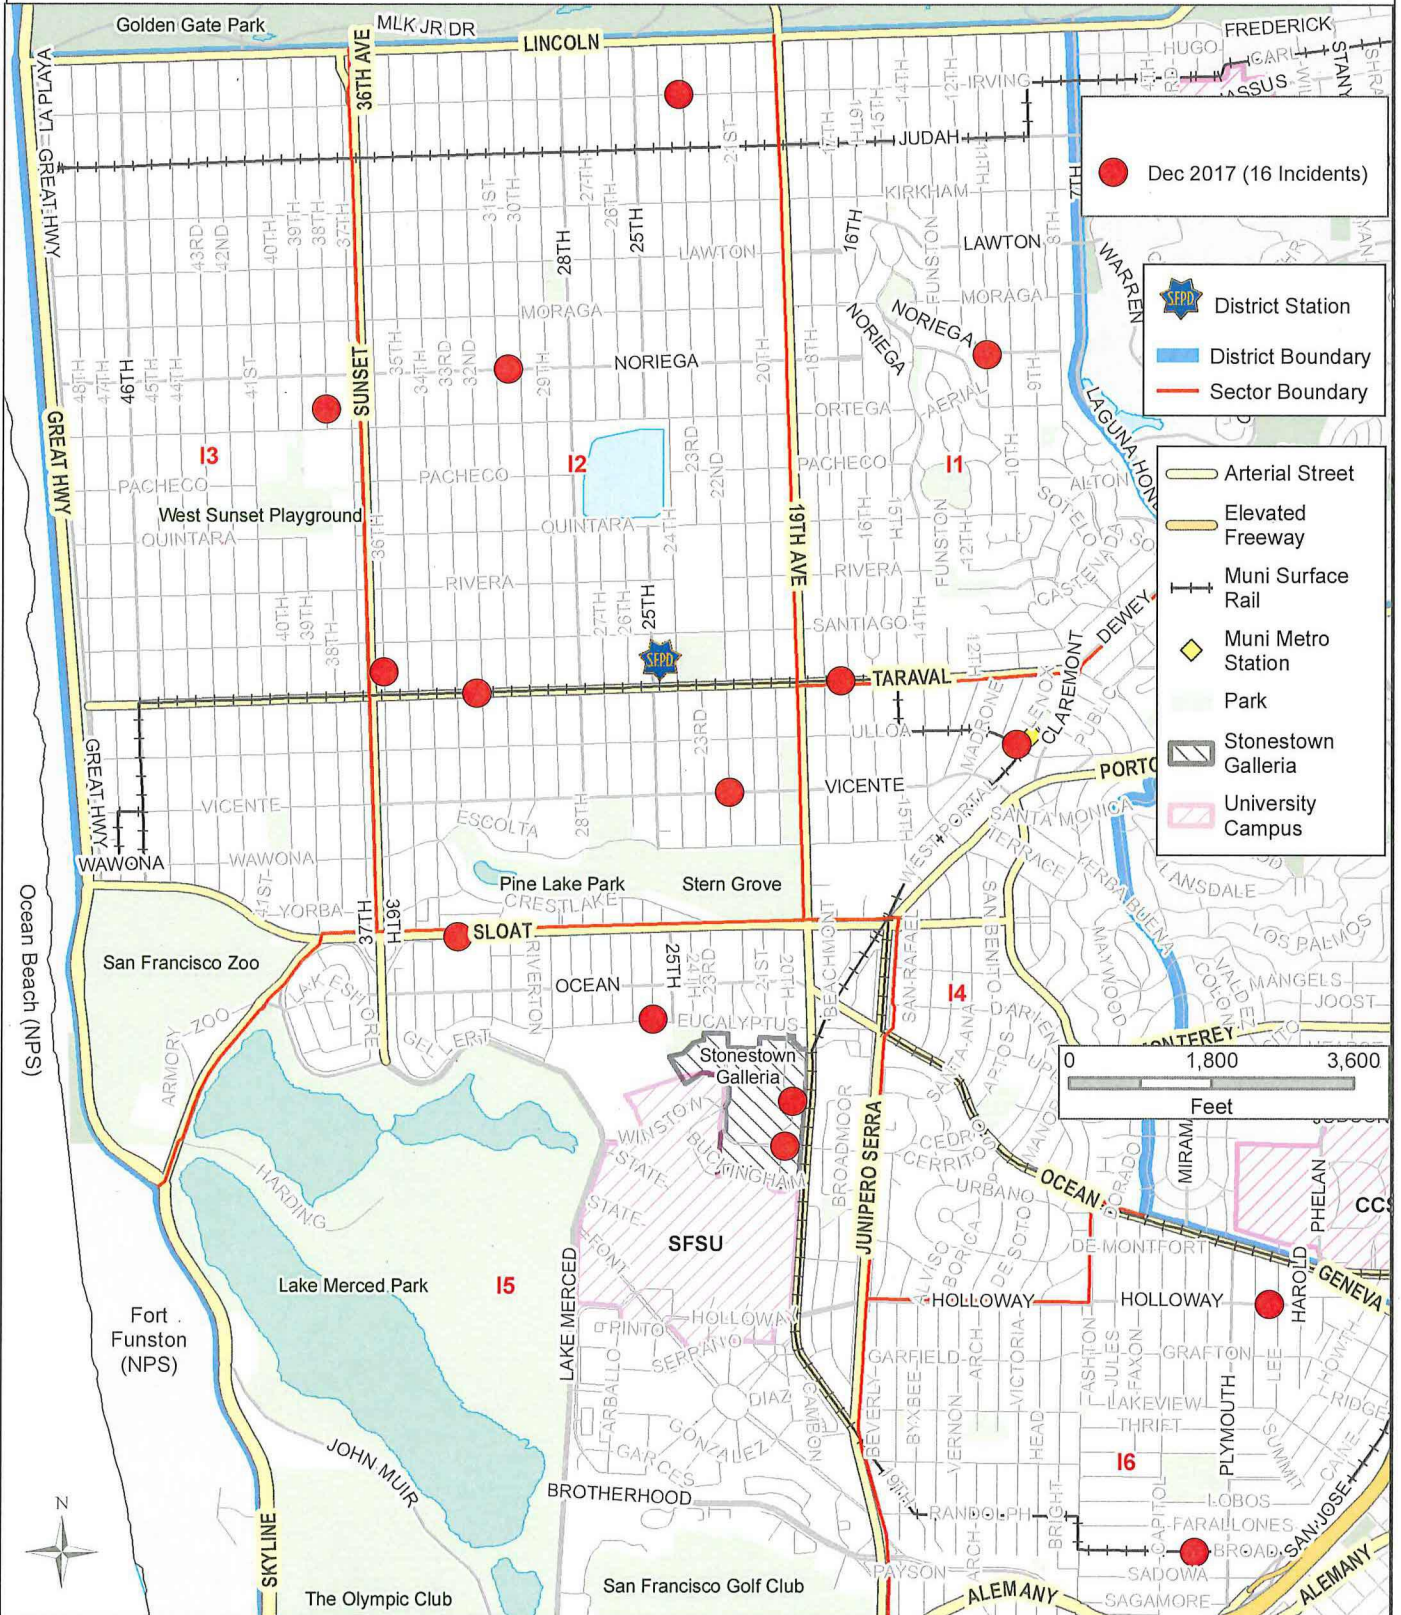

# Theft From Vehicle, Taraval District December 2017 (125 Incidents)

This map accurately reflects the information available in SFPD's Crime Data Warehouse/Business Intelligence Tools at time of preparation.

Prepared by SFPD Crime Analysis Unit, 1/3/2018

# Burglary, Taraval District December 2017 (42 Incidents)

# Robbery, Taraval District December 2017 (16 Incidents)

This map accurately reflects the information available in SFPD's Crime Data Warehouse/Business Intelligence Tools at time of preparation.

Prepared by SFPD Crime Analysis Unit, 1/3/2018