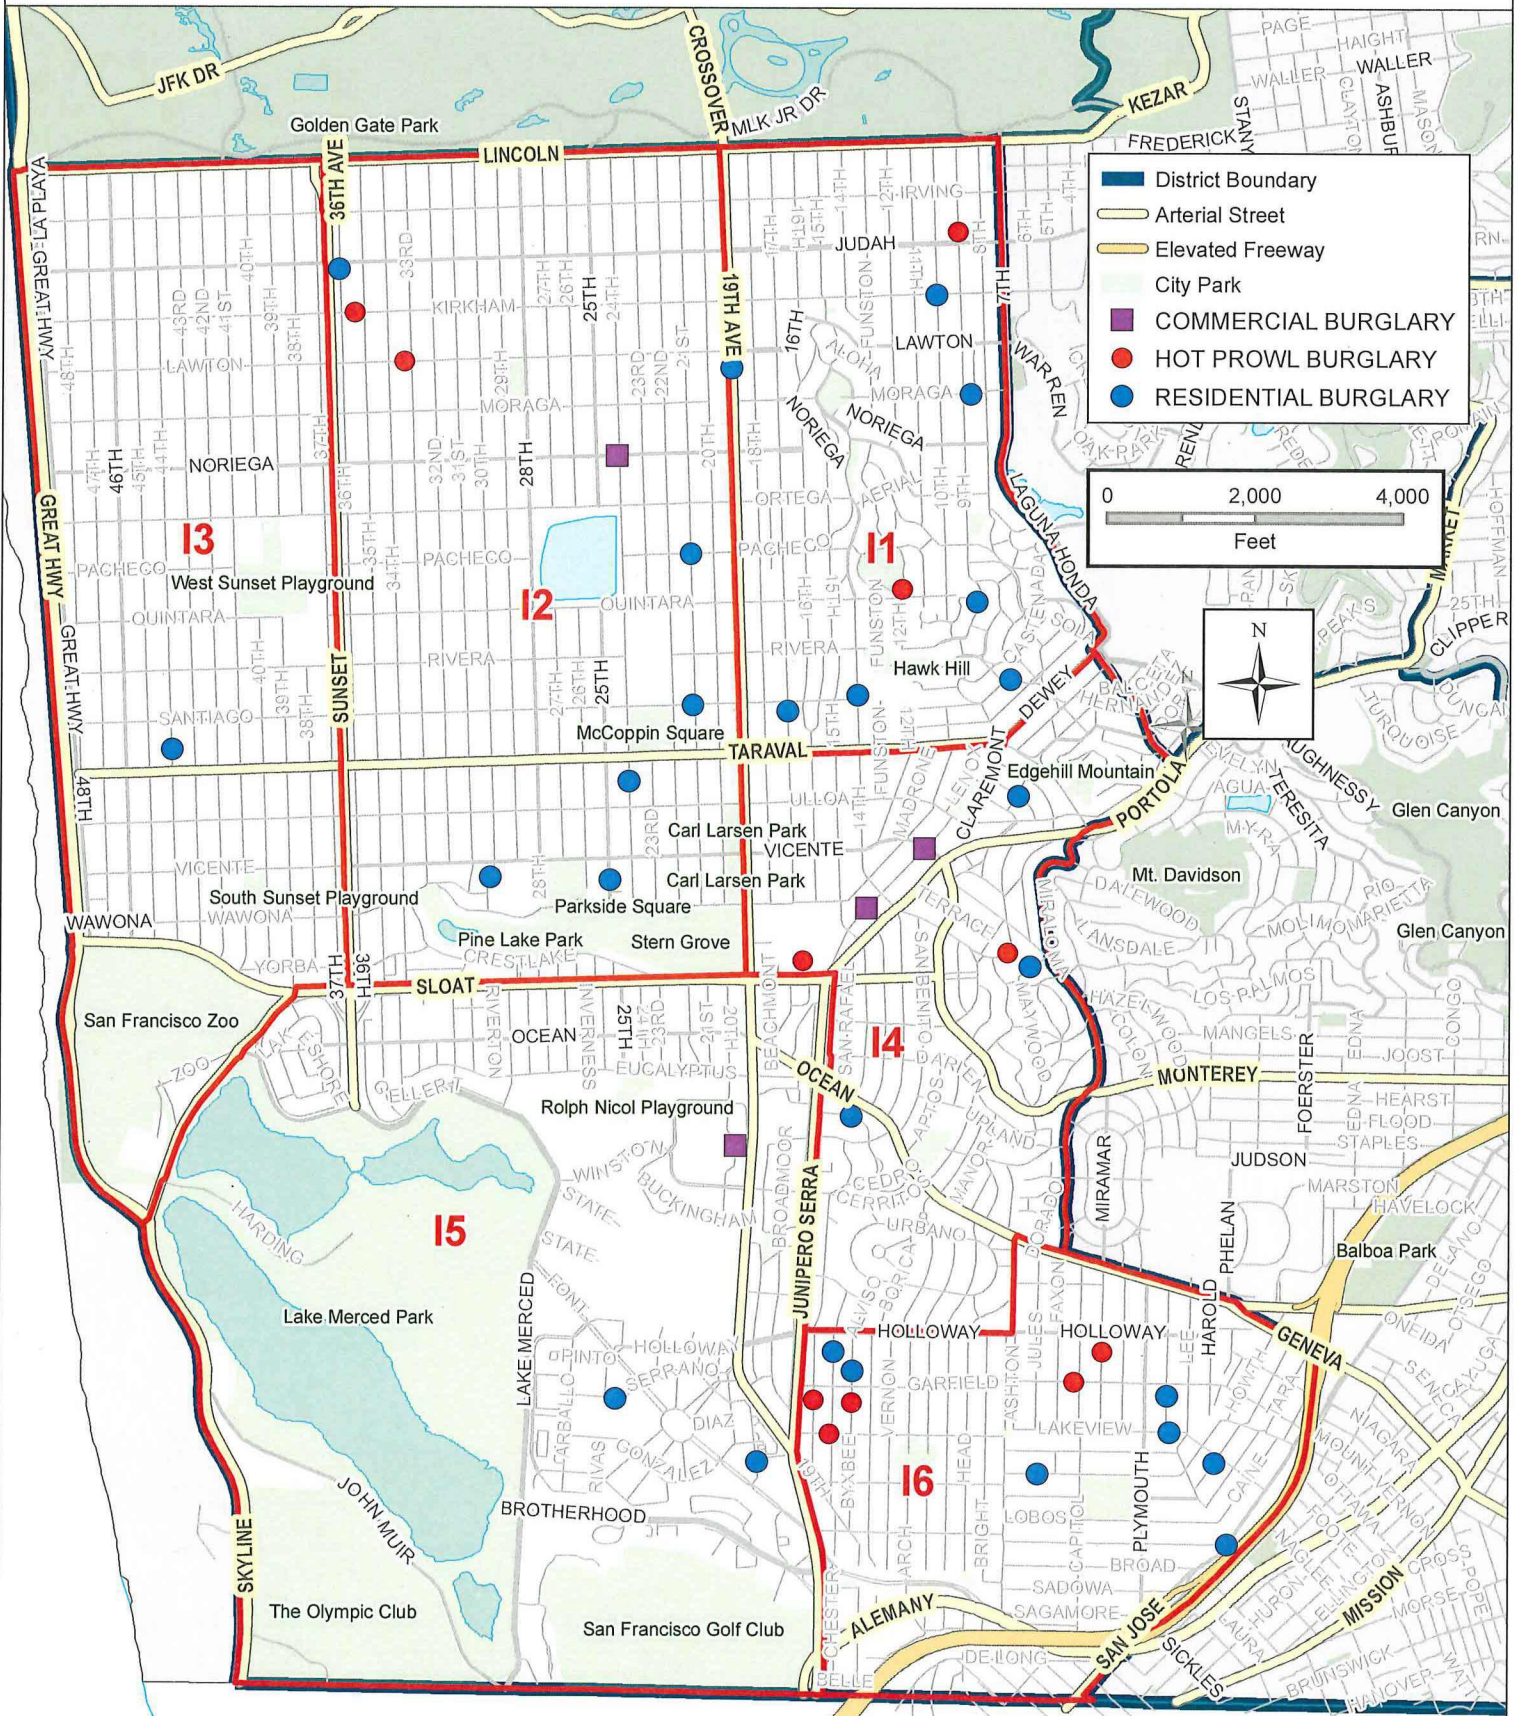

# Theft From Vehicle, Taraval District December 2017 (125 Incidents)

This map accurately reflects the information available in SFPD's Crime Data Warehouse/Business Intelligence Tools at time of preparation.

Prepared by SFPD Crime Analysis Unit, 1/3/2018

# Burglary, Taraval District December 2017 (42 Incidents)

# Robbery, Taraval District December 2017 (16 Incidents)

This map accurately reflects the information available in SFPD's Crime Data Warehouse/Business Intelligence Tools at time of preparation.

Prepared by SFPD Crime Analysis Unit, 1/3/2018