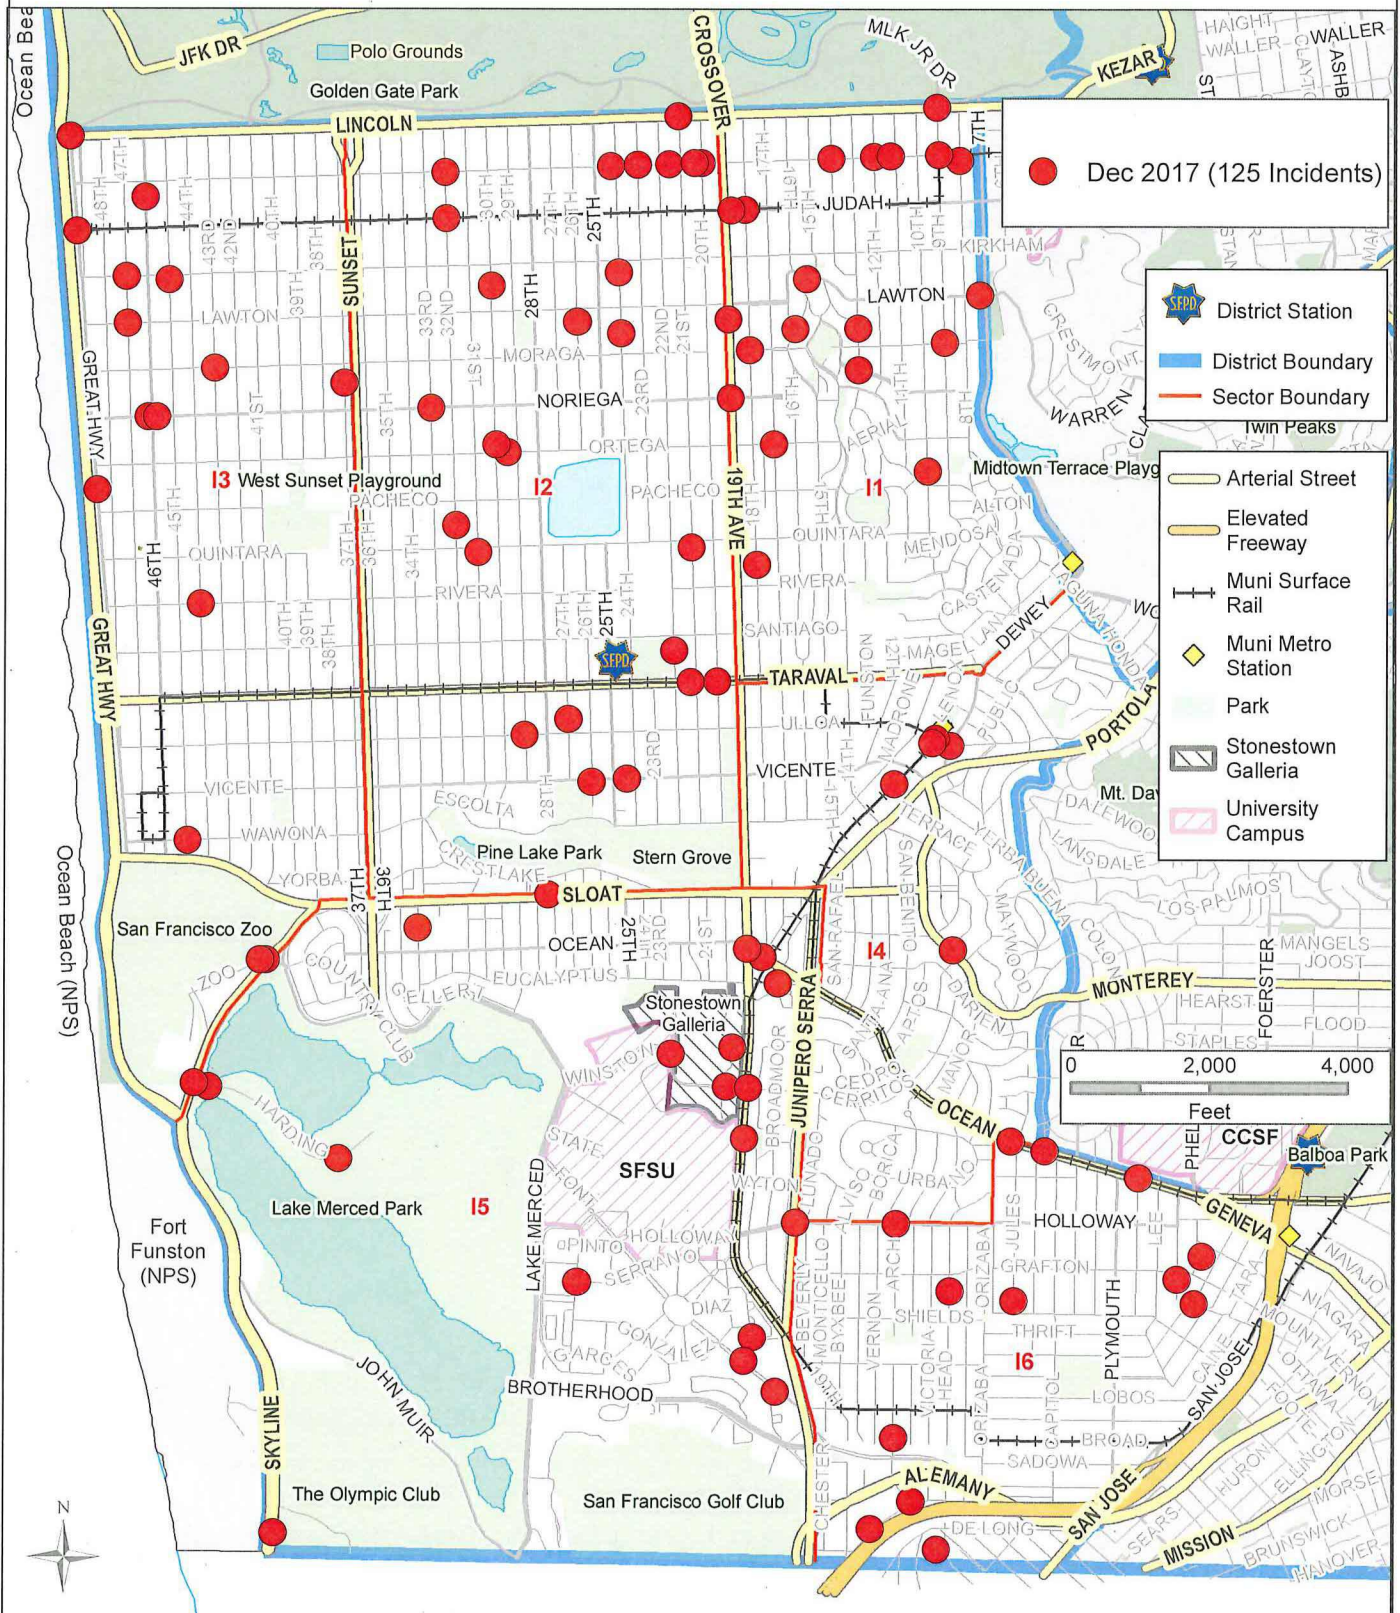

# Theft From Vehicle, Taraval District December 2017 (125 Incidents)

This map accurately reflects the information available in SFPD's Crime Data Warehouse/Business Intelligence Tools at time of preparation.

Prepared by SFPD Crime Analysis Unit, 1/3/2018

# Burglary, Taraval District December 2017 (42 Incidents)

# Robbery, Taraval District December 2017 (16 Incidents)

This map accurately reflects the information available in SFPD's Crime Data Warehouse/Business Intelligence Tools at time of preparation.

Prepared by SFPD Crime Analysis Unit, 1/3/2018