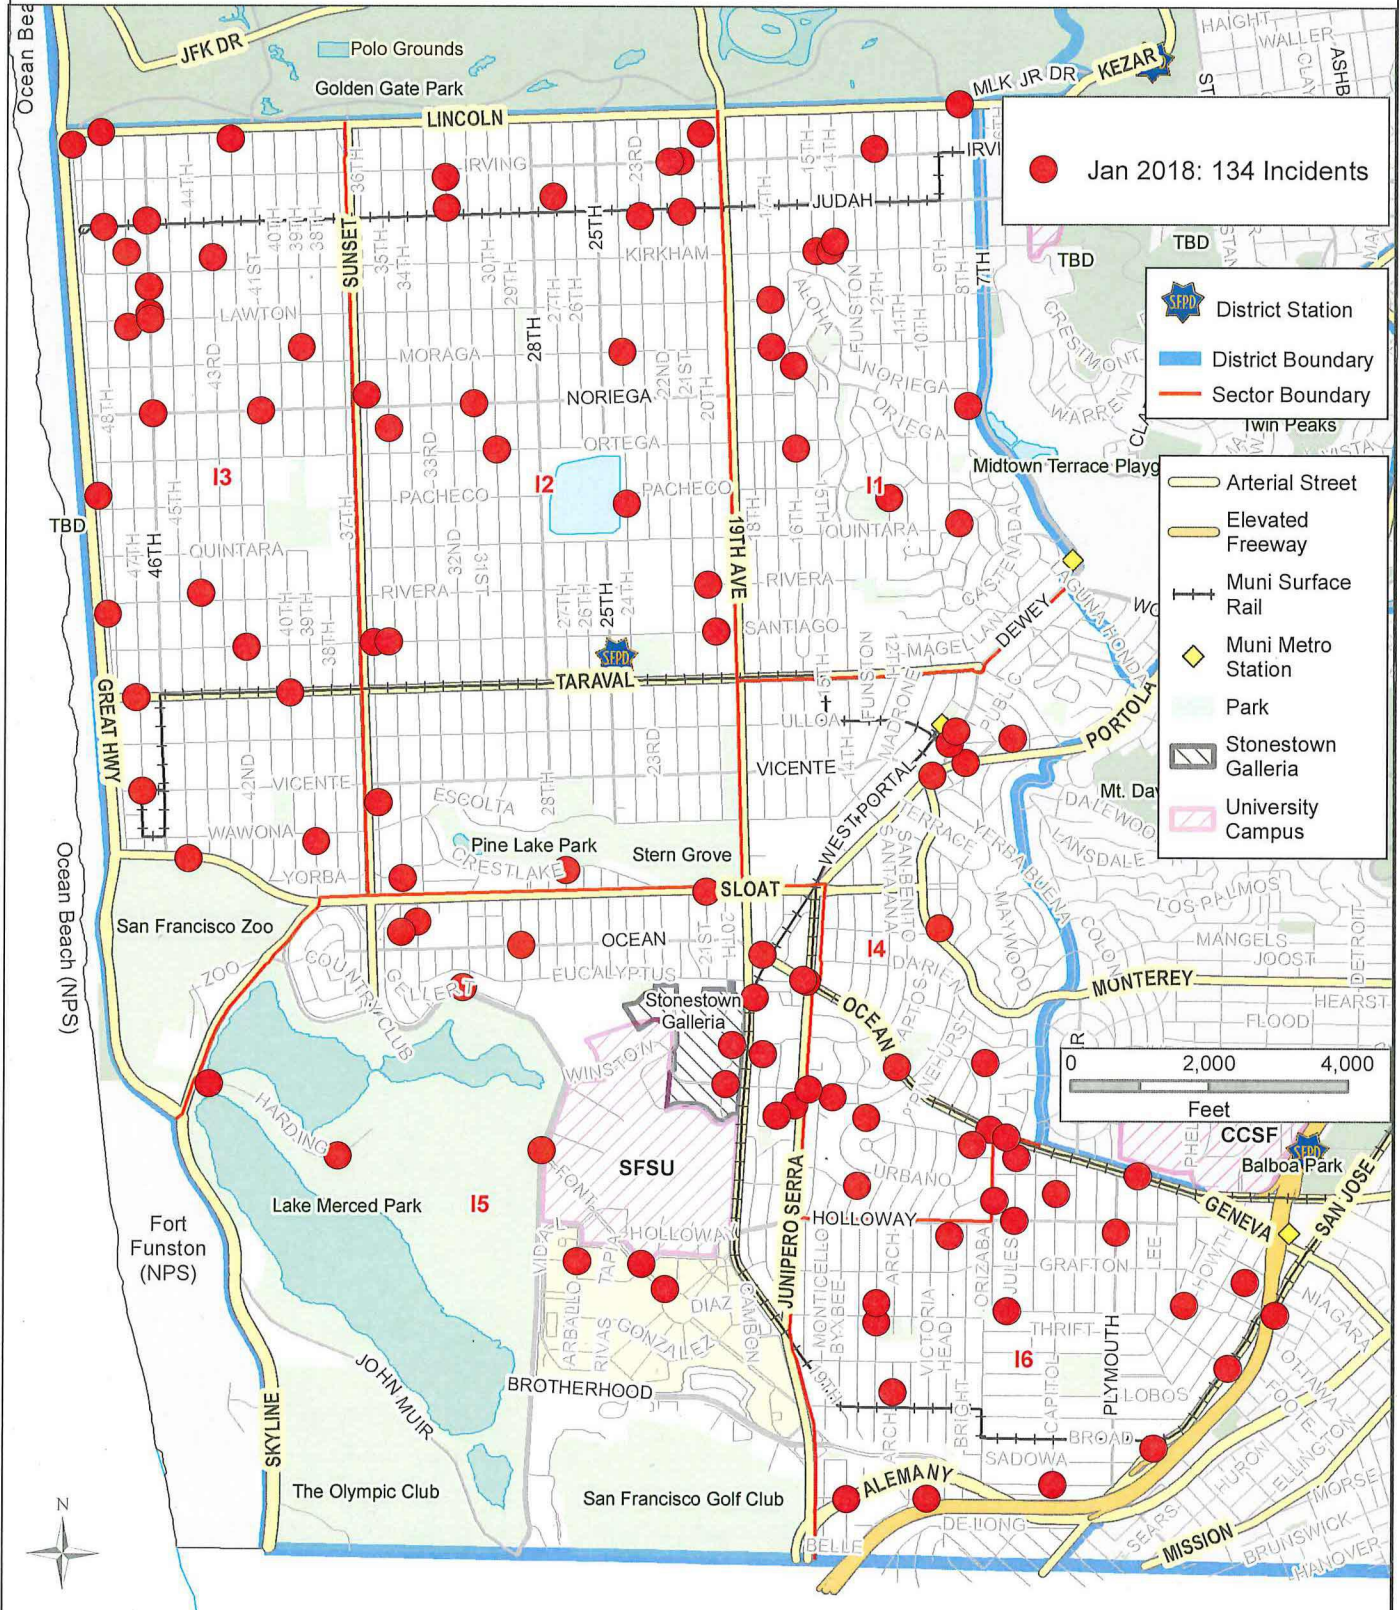

Theft From Vehicle, Taraval District January 2018 (134 Incidents)

This map accurately reflects the information available in SFPD's Crime Data Warehouse/Business Intelligence Tools at time of preparation.

Prepared by SFPD Crime Analysis Unit, 2/13/2018

Robbery, Taraval District January 2018 (12 Incidents)

This map accurately reflects the information available in SFPD's Crime Data Warehouse/Business Intelligence Tools at time of preparation.

Prepared by SFPD Crime Analysis Unit, 2/14/2018

Burglary, Taraval District January 2018 (50 Incidents)

This map accurately reflects the information available in SFPD's Crime Data Warehouse/Business Intelligence Tools at time of preparation.

Prepared by SFPD Crime Analysis Unit, 2/14/2018