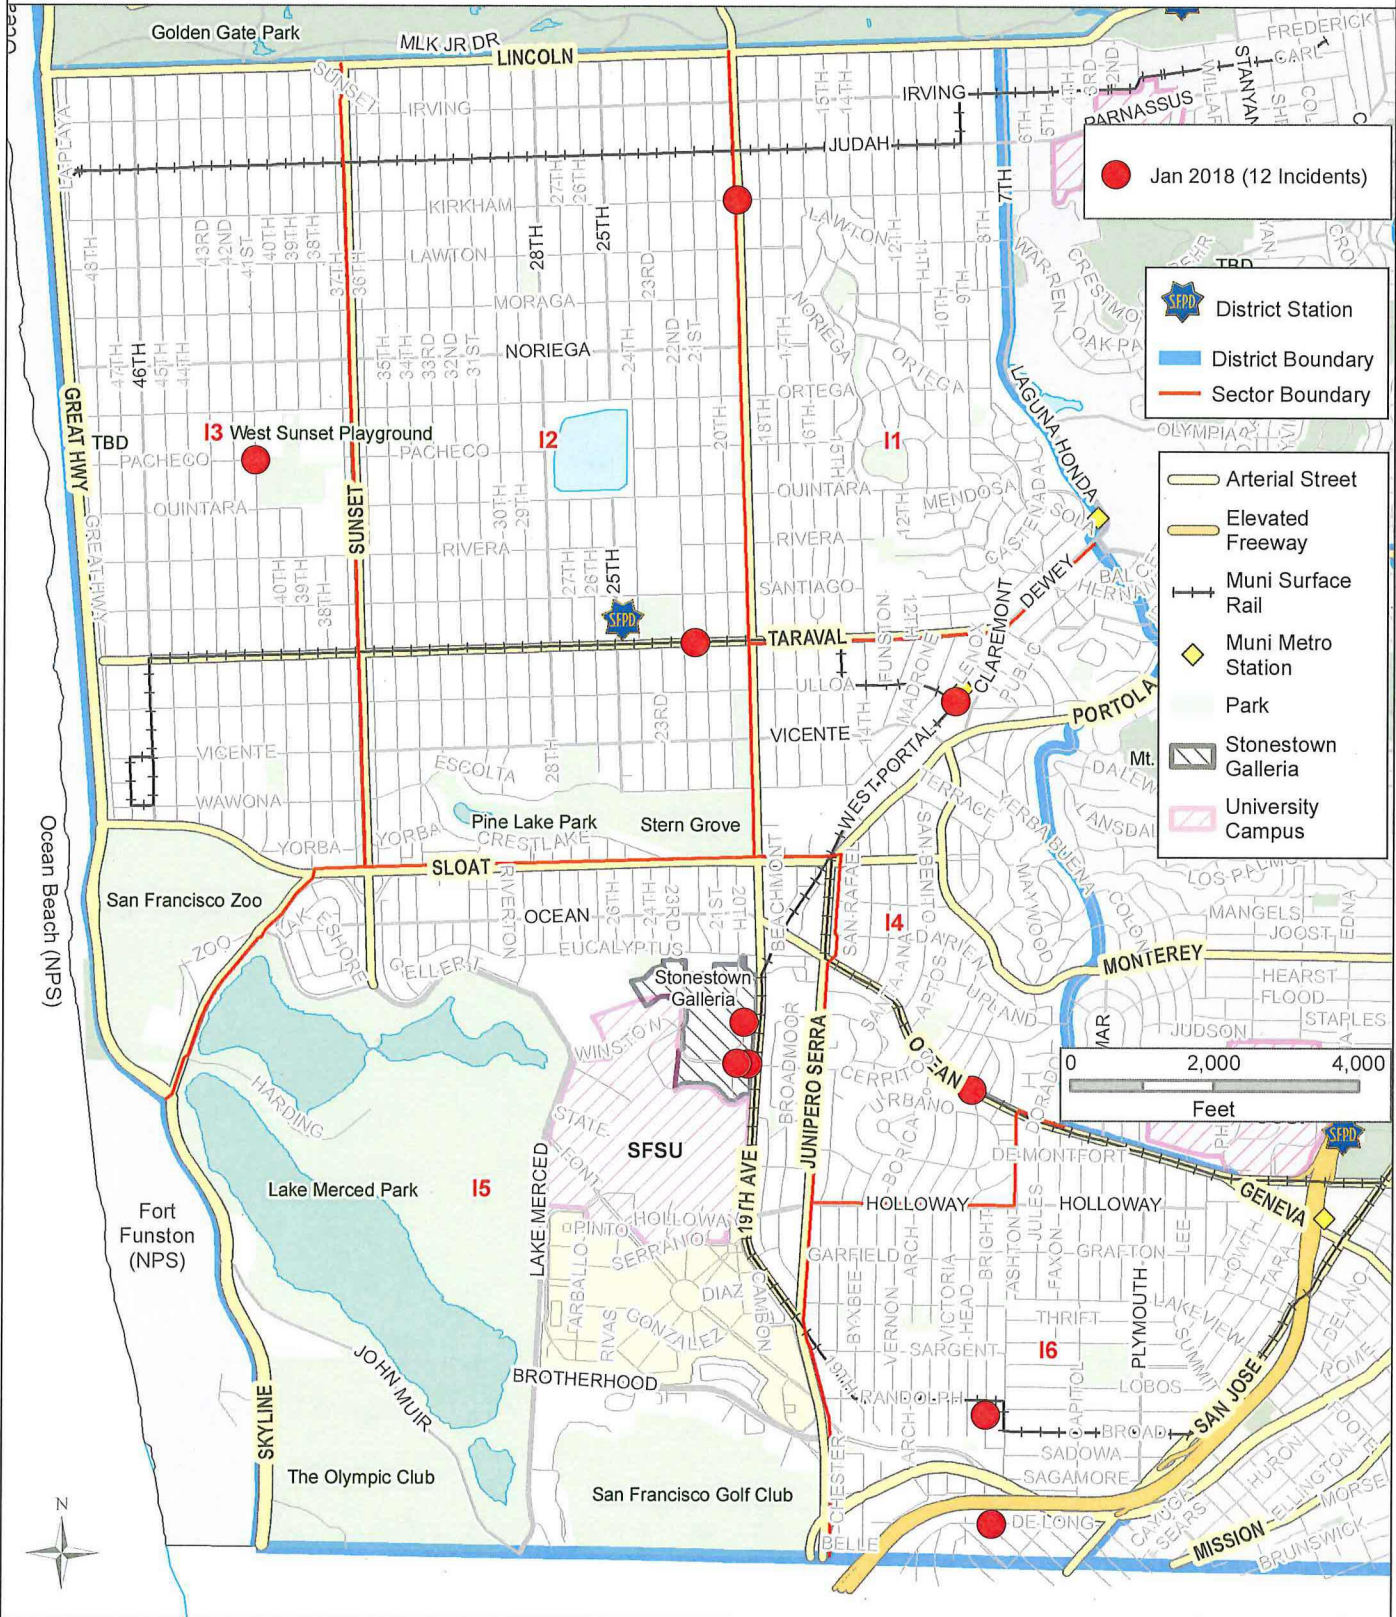

Theft From Vehicle, Taraval District January 2018 (134 Incidents)

This map accurately reflects the information available in SFPD's Crime Data Warehouse/Business Intelligence Tools at time of preparation.

Prepared by SFPD Crime Analysis Unit, 2/13/2018

Robbery, Taraval District January 2018 (12 Incidents)

This map accurately reflects the information available in SFPD's Crime Data Warehouse/Business Intelligence Tools at time of preparation.

Prepared by SFPD Crime Analysis Unit, 2/14/2018

Burglary, Taraval District January 2018 (50 Incidents)

This map accurately reflects the information available in SFPD's Crime Data Warehouse/Business Intelligence Tools at time of preparation.

Prepared by SFPD Crime Analysis Unit, 2/14/2018