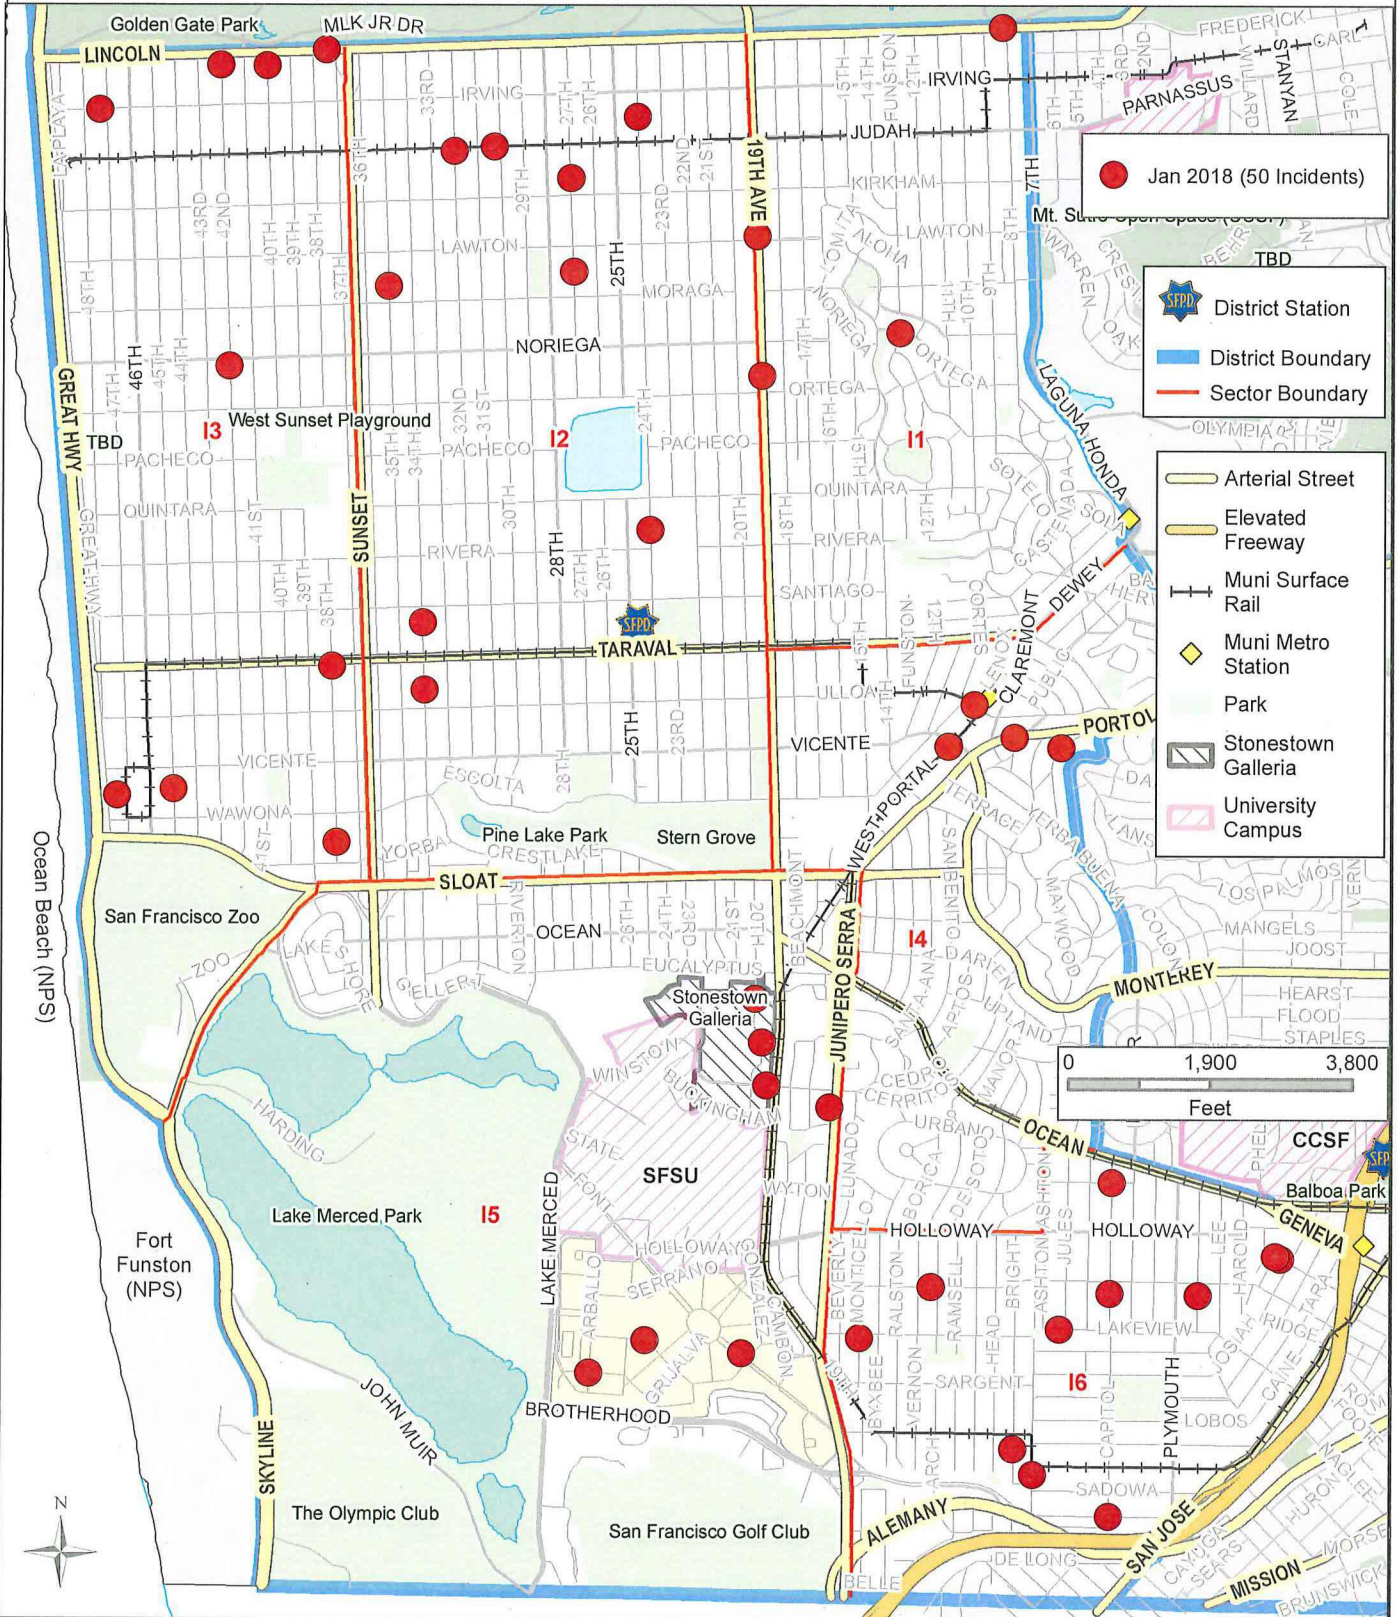

Theft From Vehicle, Taraval District January 2018 (134 Incidents)

This map accurately reflects the information available in SFPD's Crime Data Warehouse/Business Intelligence Tools at time of preparation.

Prepared by SFPD Crime Analysis Unit, 2/13/2018

Robbery, Taraval District January 2018 (12 Incidents)

This map accurately reflects the information available in SFPD's Crime Data Warehouse/Business Intelligence Tools at time of preparation.

Prepared by SFPD Crime Analysis Unit, 2/14/2018

Burglary, Taraval District January 2018 (50 Incidents)

This map accurately reflects the information available in SFPD's Crime Data Warehouse/Business Intelligence Tools at time of preparation.

Prepared by SFPD Crime Analysis Unit, 2/14/2018