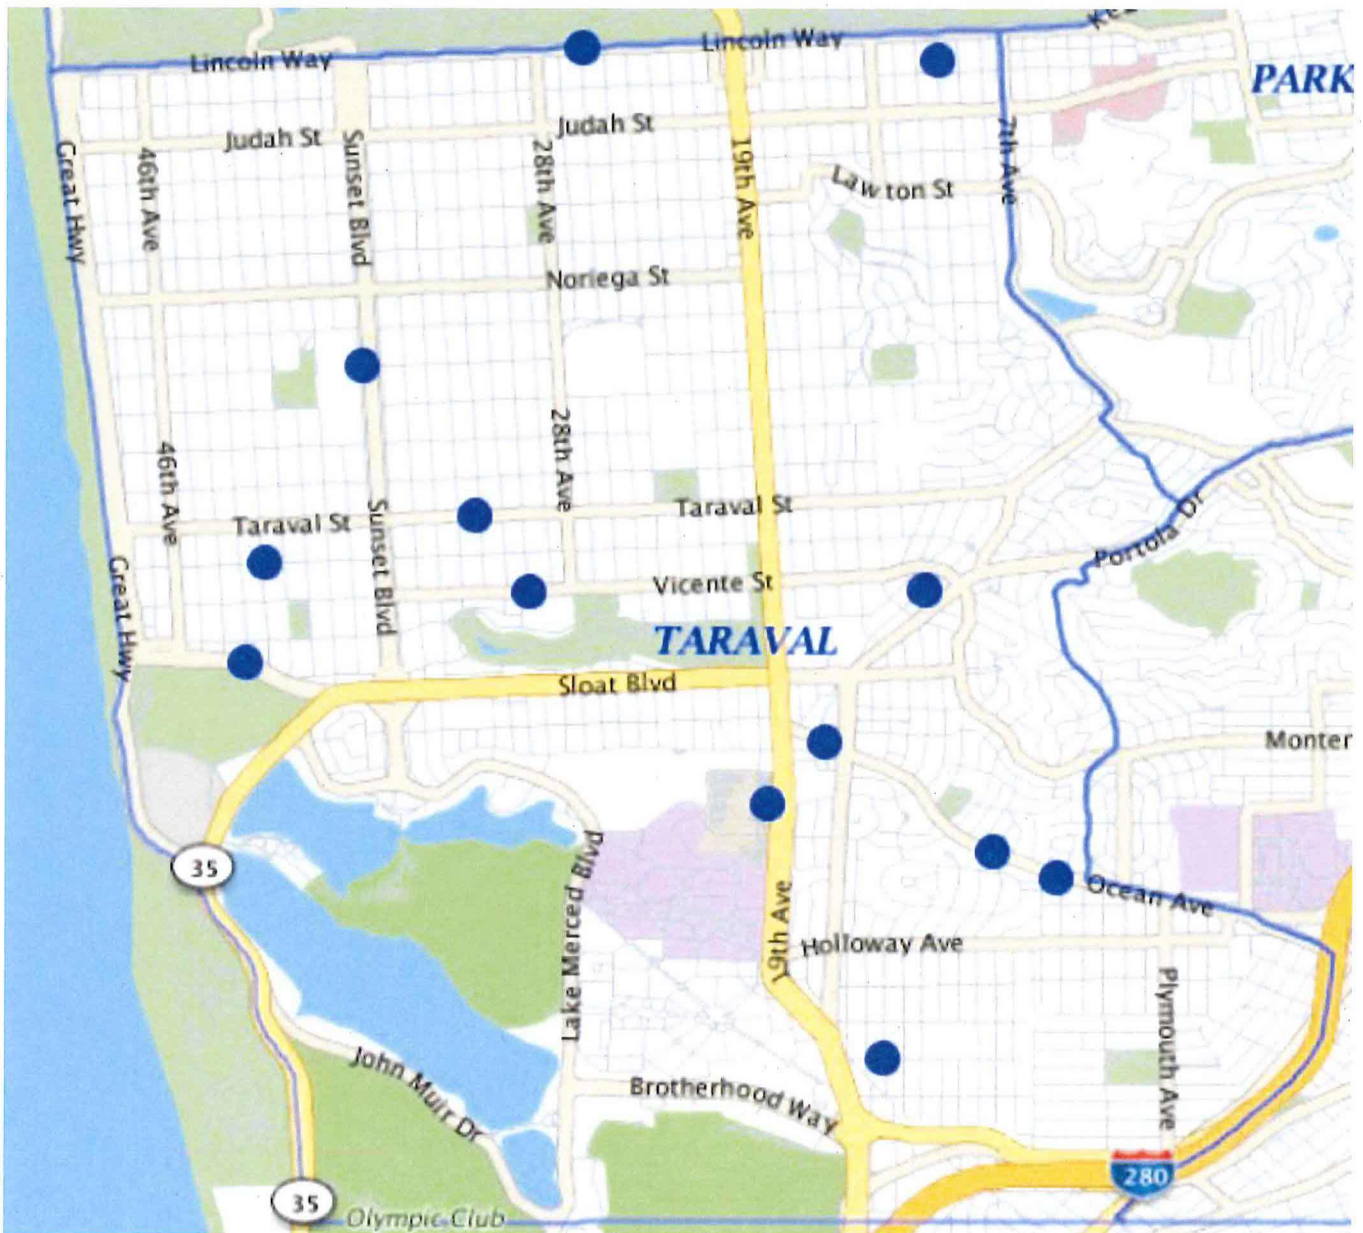

TARAVAL STATION

Robbery 05/01/18 – 05/31/18

ROBBERY	Firearm	6
	Knife or Cutting Instrument	1
	Other Dangerous Weapon	0
	Strongarm (no weapon)	6
		13

*Note: The map accurately reflects the information available at the time of preparation. Numbers may or may not change as more information becomes available.

TARAVAL STATION

Burglary 05/01/18 – 05/31/18

BURGLARY	Attempted Forcible Entry	2
	Forcible Entry	11
	Unlawful Entry - No force	13
		26

*Note: The map accurately reflects the information available at the time of preparation. Numbers may or may not change as more information becomes available.

TARAVAL STATION

Auto Burglaries 05/01/18 – 05/31/18

Auto Burglaries	121
	121

*Note: The map accurately reflects the information available at the time of preparation. Numbers may or may not change as more information becomes available.