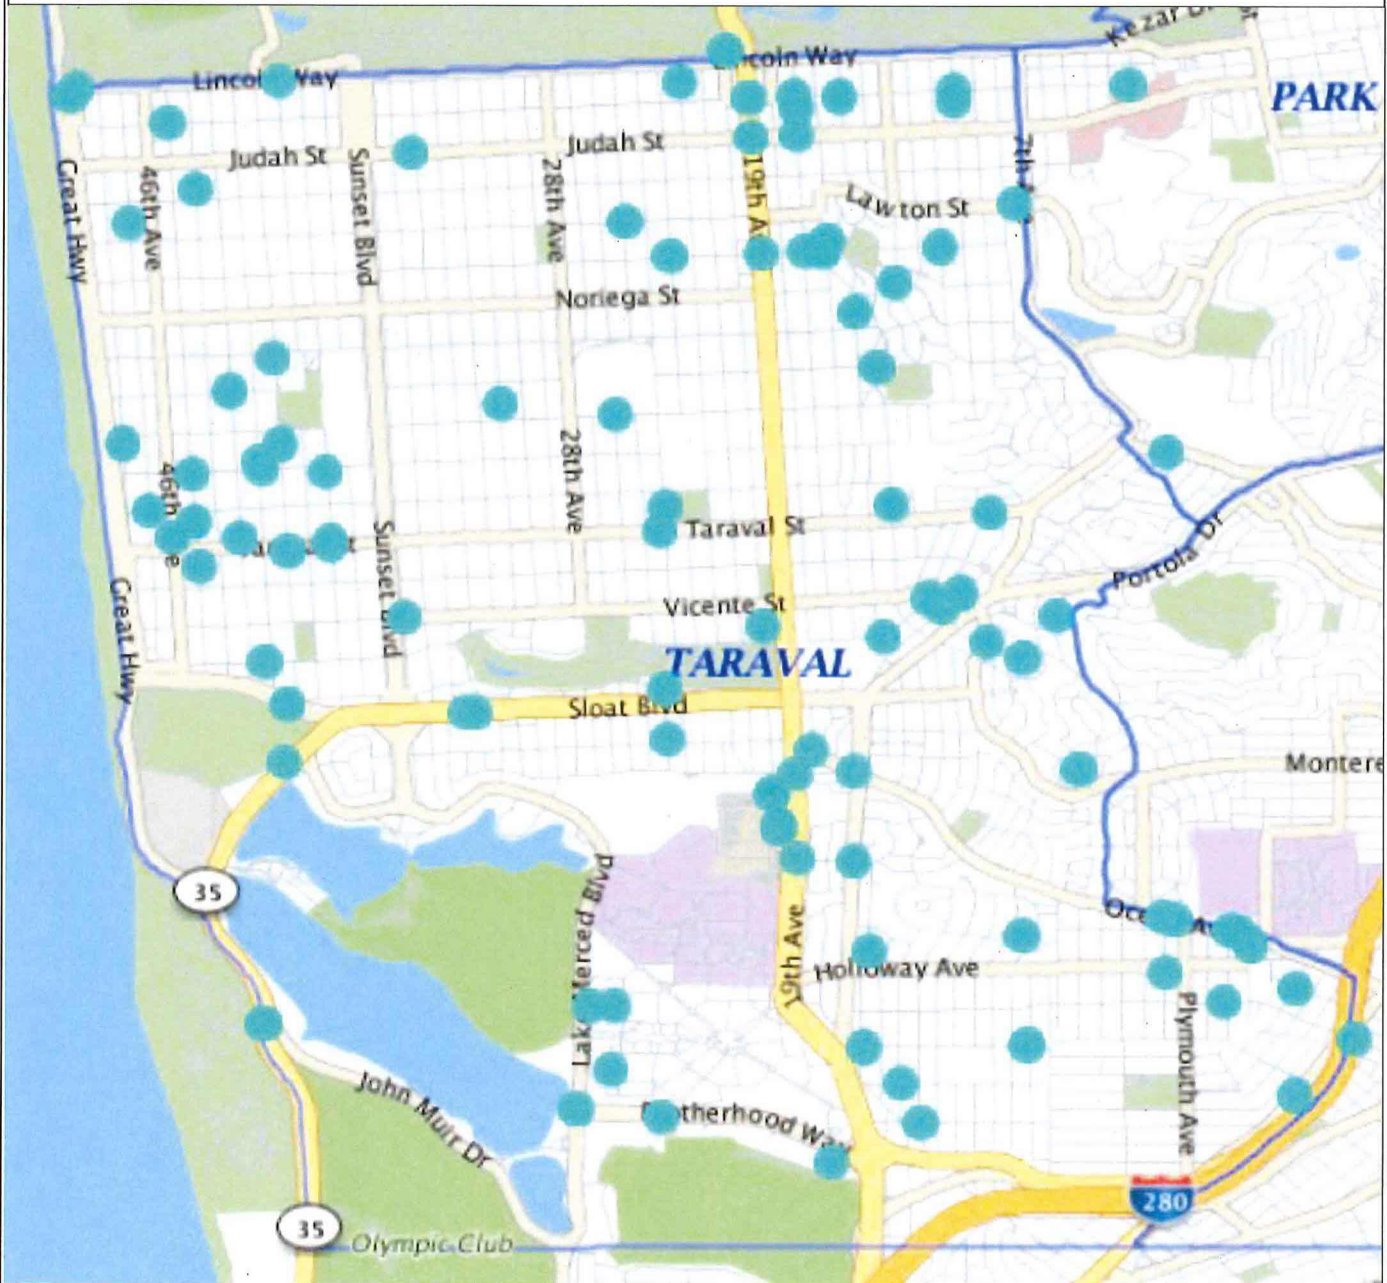

TARAVAL STATION

Robbery 05/01/18 – 05/31/18

ROBBERY	Firearm	6
	Knife or Cutting Instrument	1
	Other Dangerous Weapon	0
	Strongarm (no weapon)	6
		13

*Note: The map accurately reflects the information available at the time of preparation. Numbers may or may not change as more information becomes available.

TARAVAL STATION

Burglary 05/01/18 – 05/31/18

BURGLARY	Attempted Forcible Entry	2
	Forcible Entry	11
	Unlawful Entry - No force	13
		26

*Note: The map accurately reflects the information available at the time of preparation. Numbers may or may not change as more information becomes available.

TARAVAL STATION

Auto Burglaries 05/01/18 – 05/31/18

Auto Burglaries	121
	121

*Note: The map accurately reflects the information available at the time of preparation. Numbers may or may not change as more information becomes available.