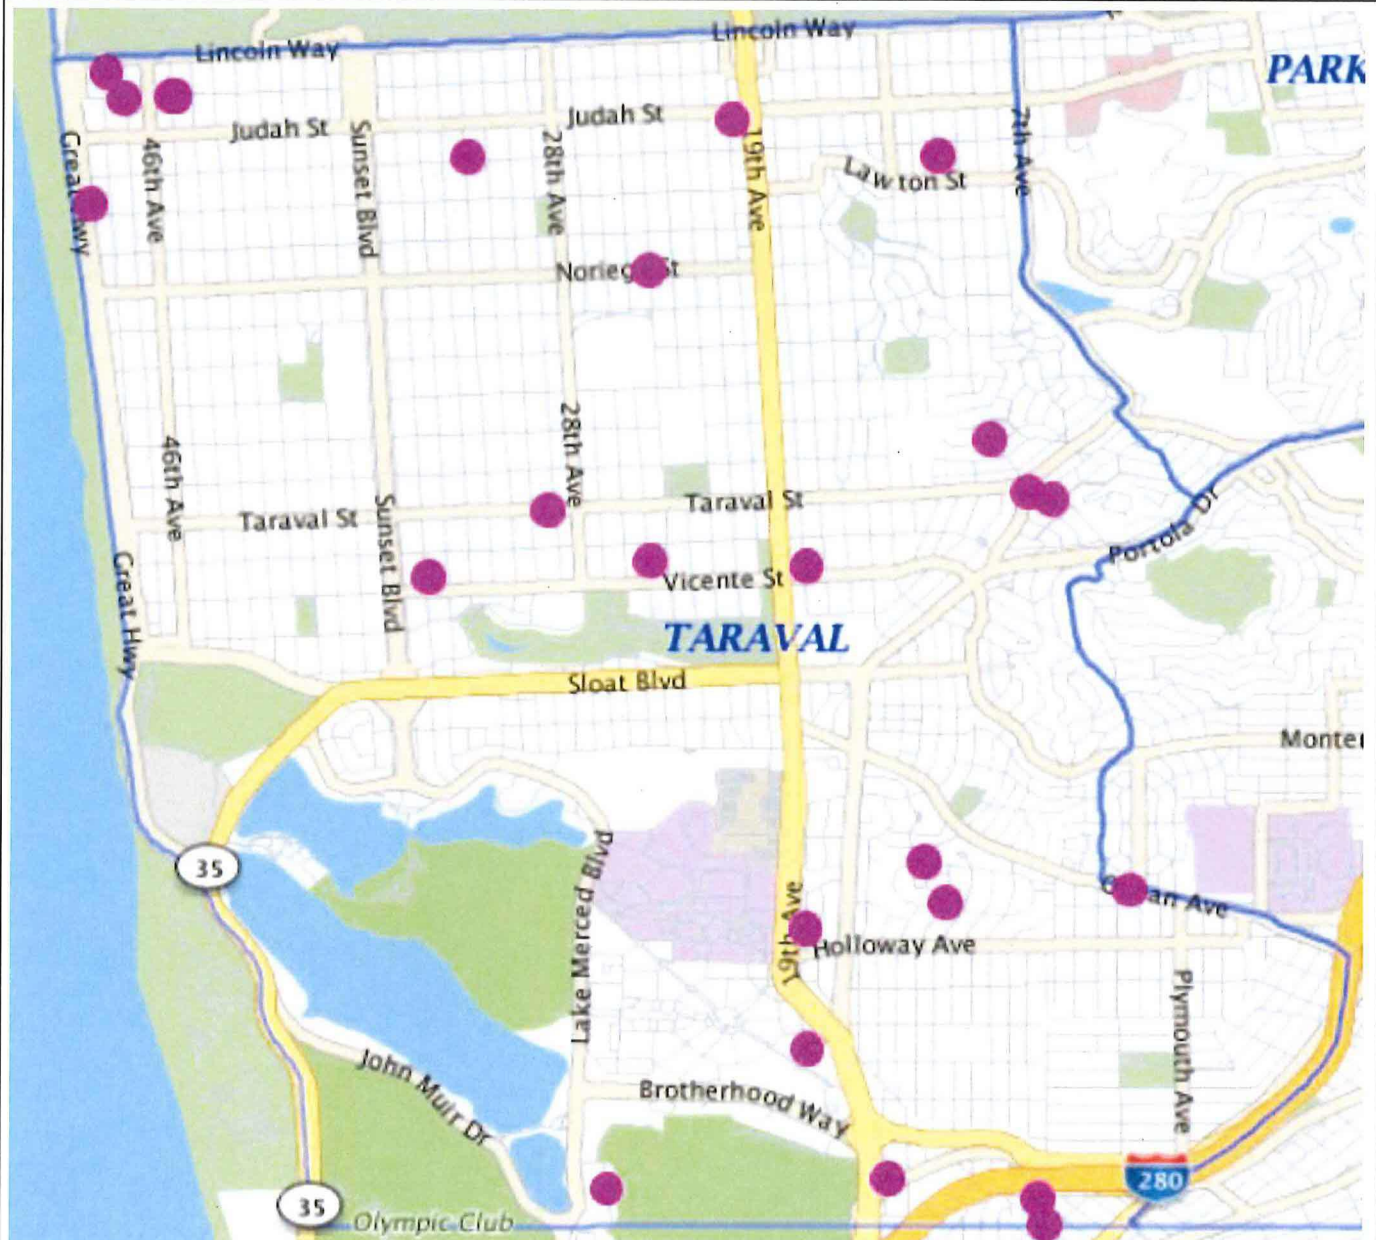

TARAVAL STATION

Robbery 05/01/18 – 05/31/18

ROBBERY	Firearm	6
	Knife or Cutting Instrument	1
	Other Dangerous Weapon	0
	Strongarm (no weapon)	6
		13

*Note: The map accurately reflects the information available at the time of preparation. Numbers may or may not change as more information becomes available.

TARAVAL STATION

Burglary 05/01/18 – 05/31/18

BURGLARY	Attempted Forcible Entry	2
	Forcible Entry	11
	Unlawful Entry - No force	13
		26

*Note: The map accurately reflects the information available at the time of preparation. Numbers may or may not change as more information becomes available.

TARAVAL STATION

Auto Burglaries 05/01/18 – 05/31/18

Auto Burglaries	121
	121

*Note: The map accurately reflects the information available at the time of preparation. Numbers may or may not change as more information becomes available.