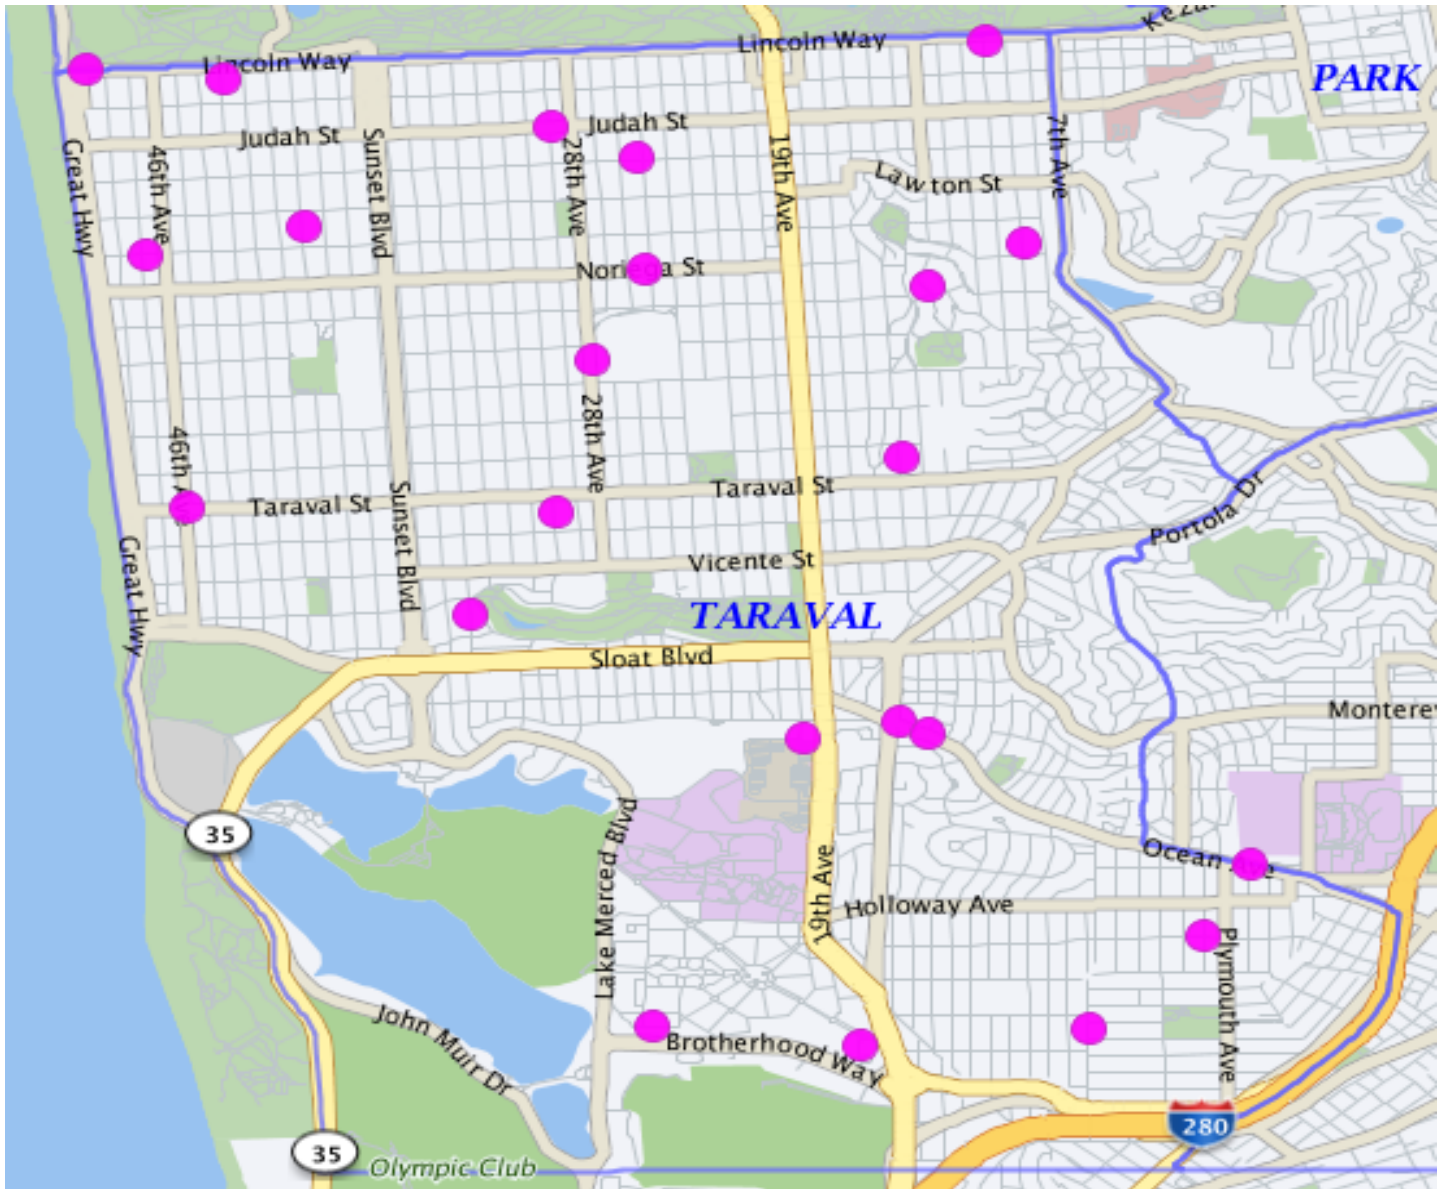

TARAVAL STATION

Auto Burglaries 02/01/19 – 02/28/19

Auto Burglaries	123
	123

If the dots does not add up to the number, there may be multiple incidents with the same address.

*Note: The map accurately reflects the information available at the time of preparation. Numbers may or may not change as more information becomes available. *Production date 3/14/19 - 0716 hrs*

TARAVAL STATION

Burglary 02/01/19 – 02/28/19

BURGLARY	Attempted Forcible Entry	6
	Forcible Entry	10
	Unlawful Entry - No force	7
		23

If the dots does not add up to the number, there may be multiple incidents with the same address.

*Note: The map accurately reflects the information available at the time of preparation. Numbers may or may not change as more information becomes available. *Production date 3/14/19 - 0716 hrs*

TARAVAL STATION

*Note: The map accurately reflects the information available at the time of preparation. Numbers may or may not change as more information becomes available. *Production date 3/14/19 - 0716 hrs*