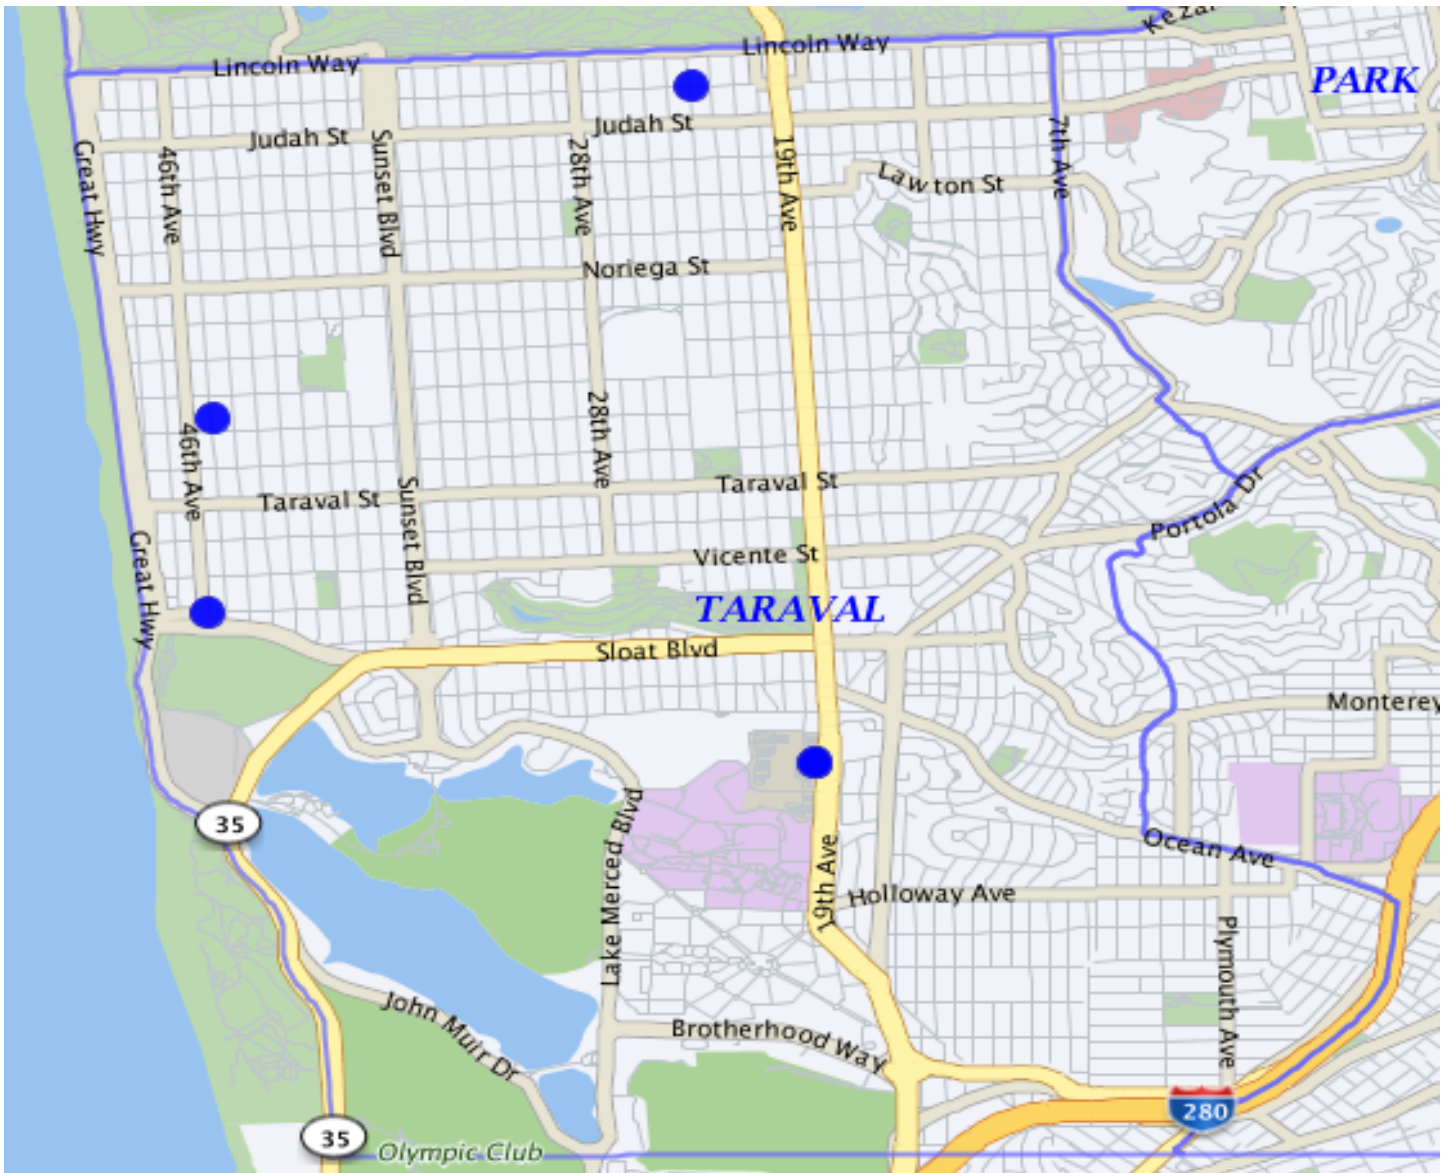

If the dots does not add up to the number, there may be multiple incidents with the same address.

*Note: The map accurately reflects the information available at the time of preparation. Numbers may or may not change as more information becomes available. *Production date 3/14/19 - 0716 hrs*