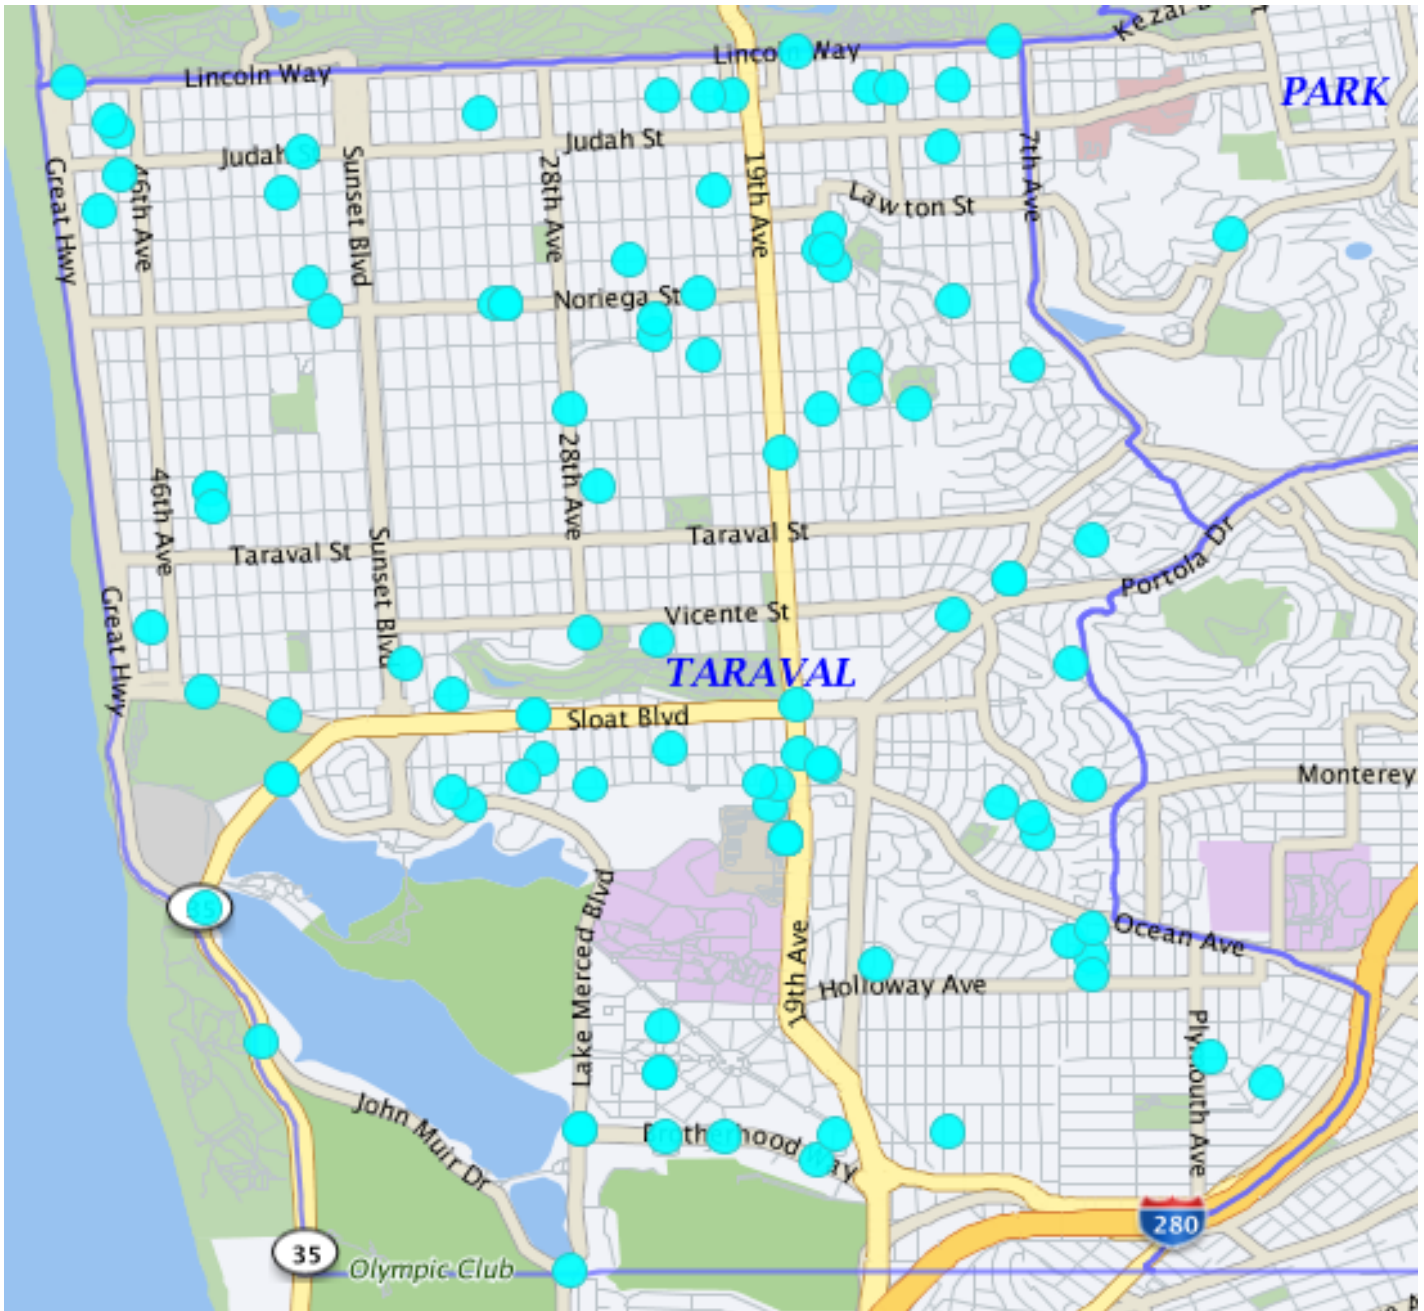

TARAVAL STATION

Auto Burglaries 02/01/19 – 02/28/19

Auto Burglaries	123
	123

If the dots does not add up to the number, there may be multiple incidents with the same address.

*Note: The map accurately reflects the information available at the time of preparation. Numbers may or may not change as more information becomes available. *Production date 3/14/19 - 0716 hrs*

TARAVAL STATION

Burglary 02/01/19 – 02/28/19

BURGLARY	Attempted Forcible Entry	6
	Forcible Entry	10
	Unlawful Entry - No force	7
		23

If the dots does not add up to the number, there may be multiple incidents with the same address.

*Note: The map accurately reflects the information available at the time of preparation. Numbers may or may not change as more information becomes available. *Production date 3/14/19 - 0716 hrs*

TARAVAL STATION

*Note: The map accurately reflects the information available at the time of preparation. Numbers may or may not change as more information becomes available. *Production date 3/14/19 - 0716 hrs*