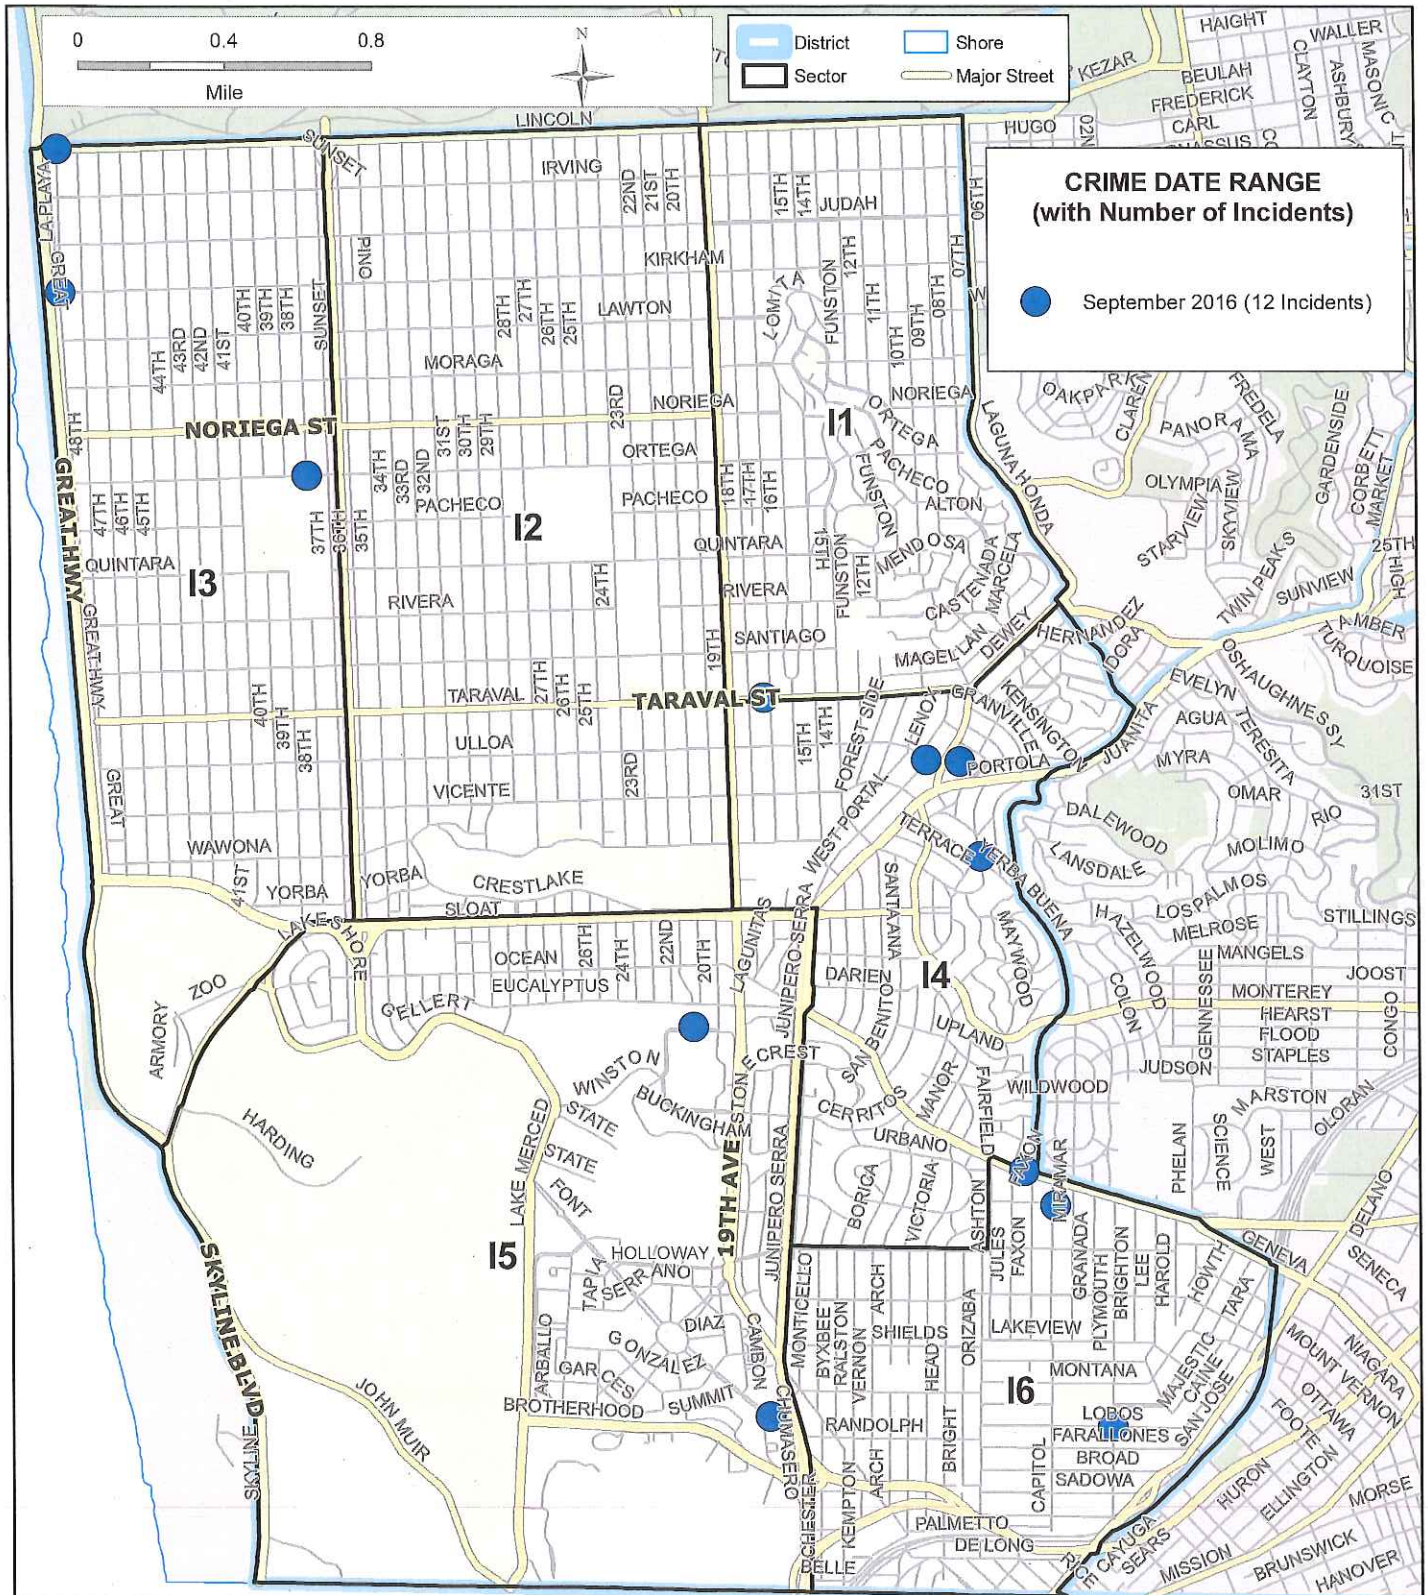

TARAVAL DISTRICT - ROBBERY SEPTEMBER 2016 (12 INCIDENTS)

This map accurately reflects the information available in SFPD's CrimeView/CABLE database at the time of preparation. Last updated October 11, 2016

Prepared by:
San Francisco Police Dept.
Crime Analysis Unit

TARAVAL DISTRICT - BURGLARY

SEPTEMBER 2016 (77 INCIDENTS)

This map accurately reflects the information available in SFPD's CrimeView/CABLE database at the time of preparation. Last updated October 11, 2016

Prepared by:
San Francisco Police Dept.
Crime Analysis Unit

TARAVAL DISTRICT - THEFT FROM VEHICLE SEPTEMBER 2016 (117 INCIDENTS)

This map accurately reflects the information available in SFPD's CrimeView/CABLE database at the time of preparation. Last updated October 11, 2016