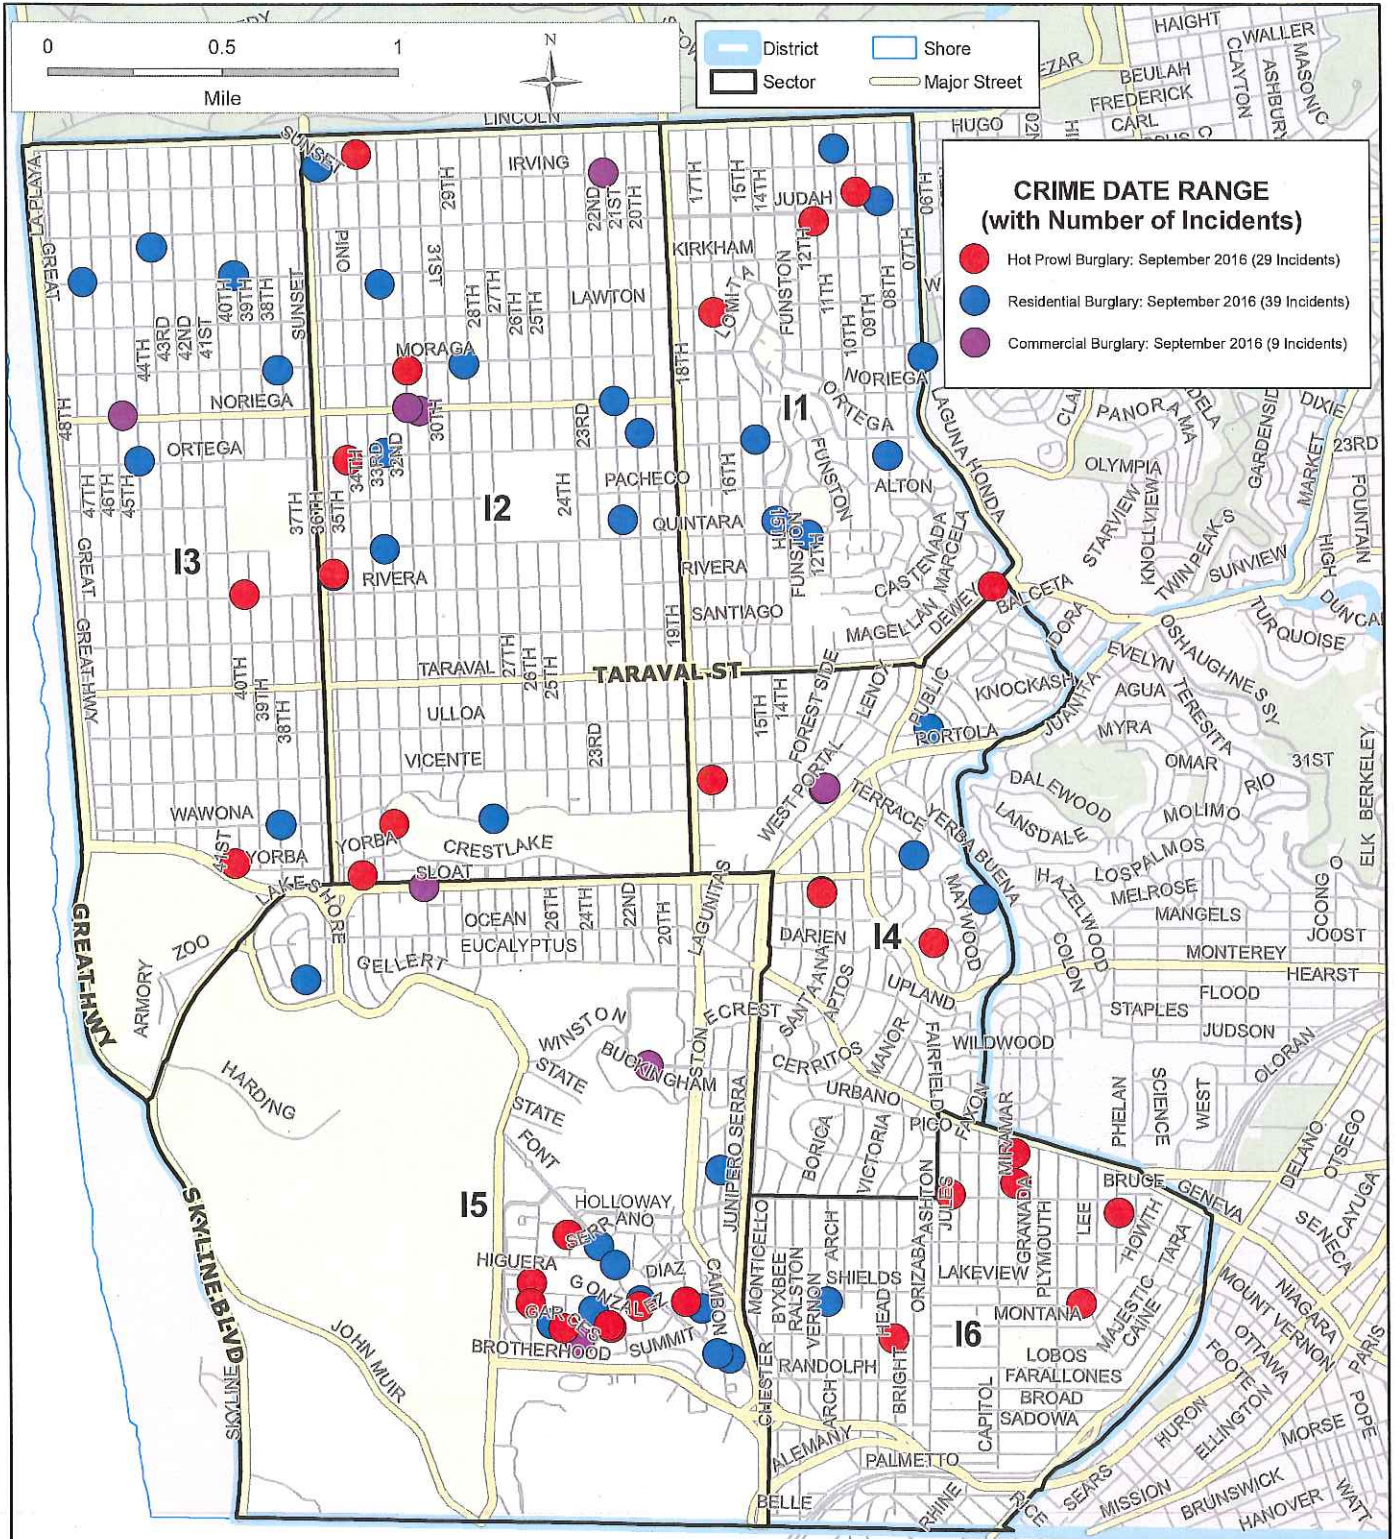

TARAVAL DISTRICT - ROBBERY SEPTEMBER 2016 (12 INCIDENTS)

This map accurately reflects the information available in SFPD's CrimeView/CABLE database at the time of preparation. Last updated October 11, 2016

Prepared by:
San Francisco Police Dept.
Crime Analysis Unit

TARAVAL DISTRICT - BURGLARY

SEPTEMBER 2016 (77 INCIDENTS)

This map accurately reflects the information available in SFPD's CrimeView/CABLE database at the time of preparation. Last updated October 11, 2016

Prepared by:
San Francisco Police Dept.
Crime Analysis Unit

TARAVAL DISTRICT - THEFT FROM VEHICLE SEPTEMBER 2016 (117 INCIDENTS)

This map accurately reflects the information available in SFPD's CrimeView/CABLE database at the time of preparation. Last updated October 11, 2016