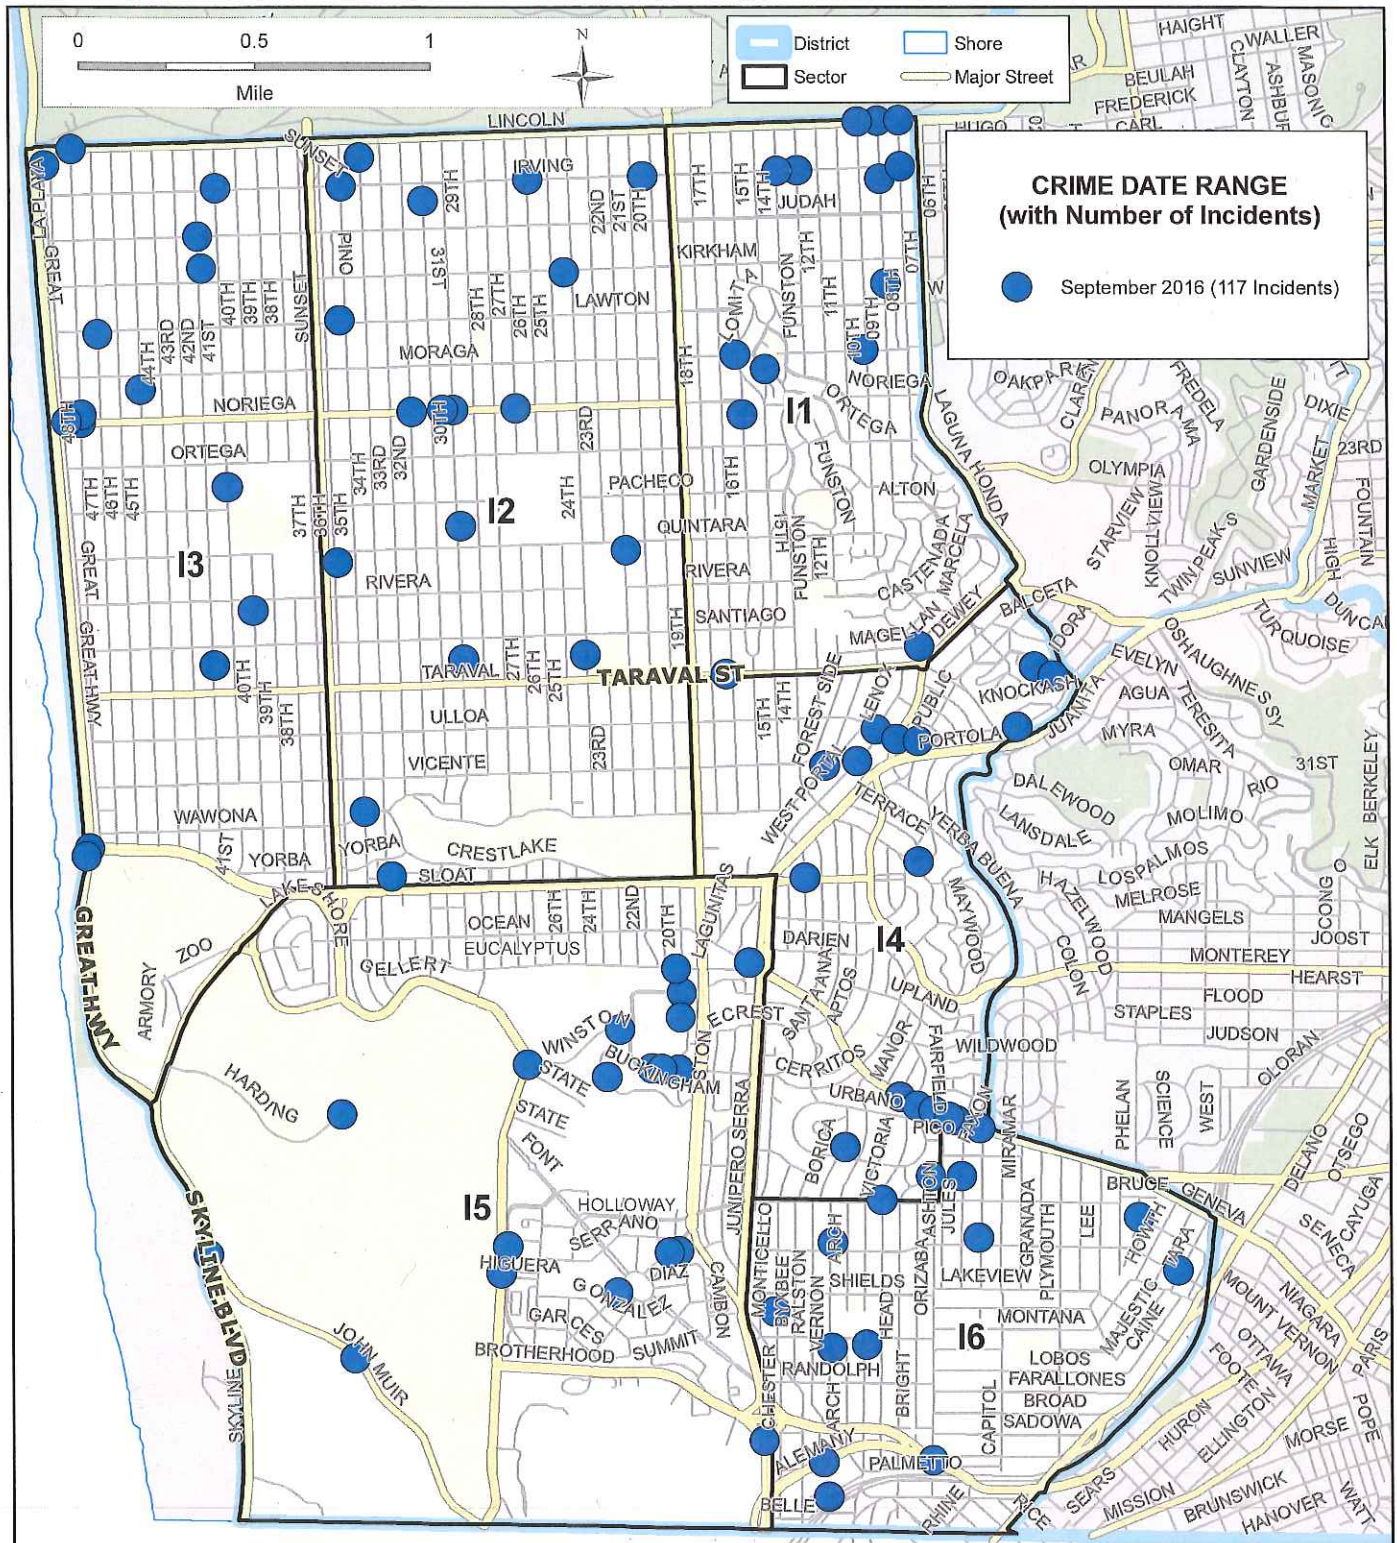

TARAVAL DISTRICT - ROBBERY SEPTEMBER 2016 (12 INCIDENTS)

This map accurately reflects the information available in SFPD's CrimeView/CABLE database at the time of preparation. Last updated October 11, 2016

Prepared by:
San Francisco Police Dept.
Crime Analysis Unit

TARAVAL DISTRICT - BURGLARY

SEPTEMBER 2016 (77 INCIDENTS)

This map accurately reflects the information available in SFPD's CrimeView/CABLE database at the time of preparation. Last updated October 11, 2016

Prepared by:
San Francisco Police Dept.
Crime Analysis Unit

TARAVAL DISTRICT - THEFT FROM VEHICLE SEPTEMBER 2016 (117 INCIDENTS)

This map accurately reflects the information available in SFPD's CrimeView/CABLE database at the time of preparation. Last updated October 11, 2016